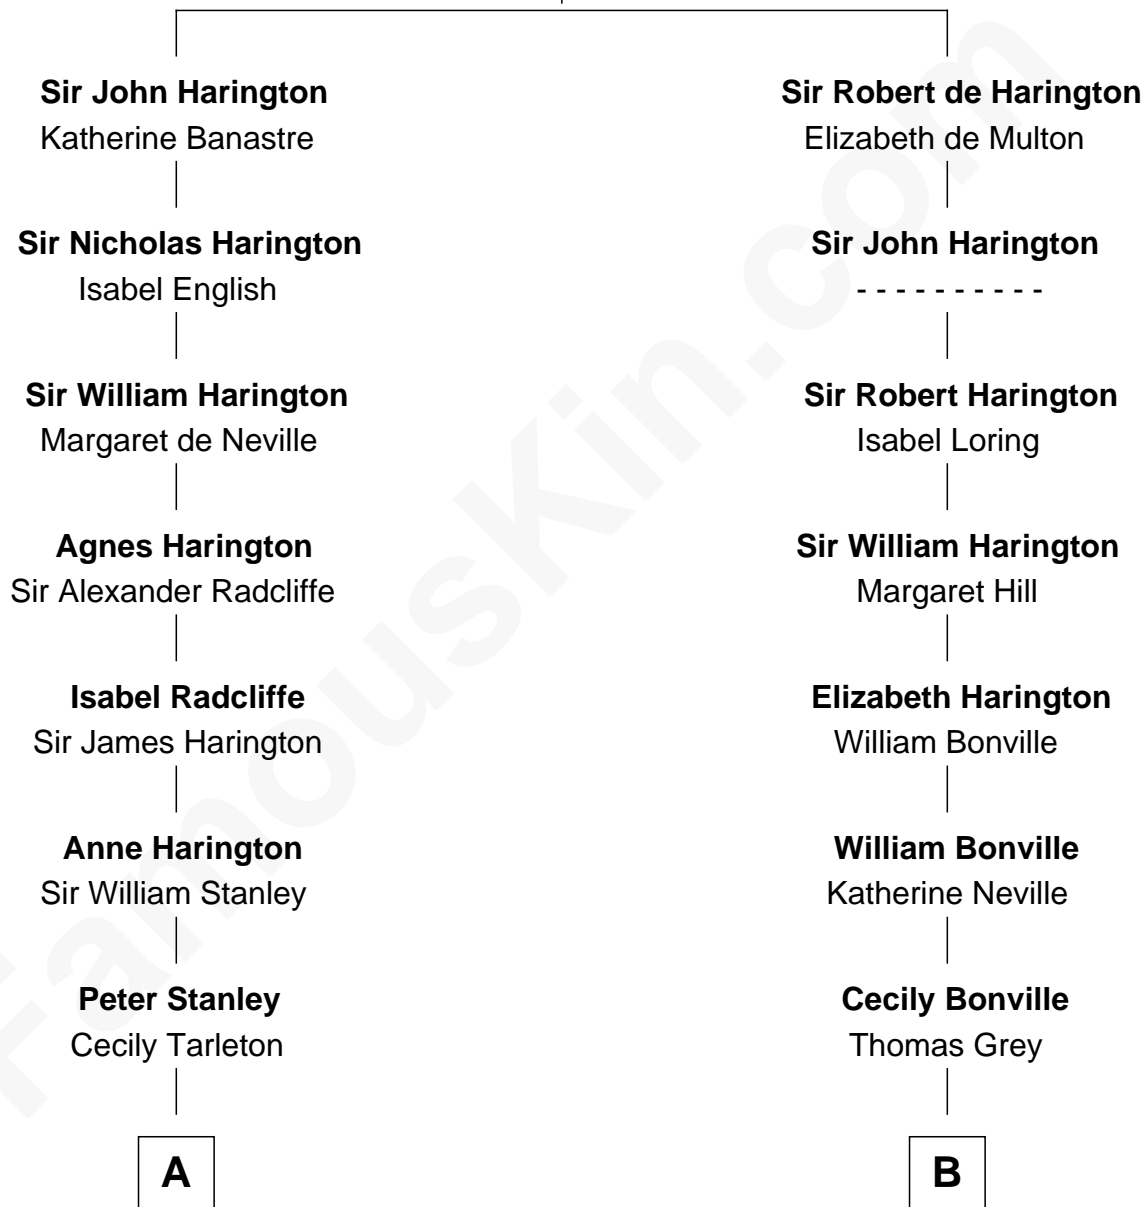

FamousKin.com

Relationship Chart of

Fitzhugh Lee

40th Governor of Virginia

15th cousin 5 times removed of

James Sherman

27th U.S. Vice-President

Sir John de Harington

Joan - - - - -

C

—
Mary Augusta Barron
Stalham Williams

—
Frances Lucretia Williams
Richard Winslow Sherman

—
Mary Frances Sherman
Richard Updike Sherman

—
James Sherman
27th U.S. Vice-President

FamousKin.com