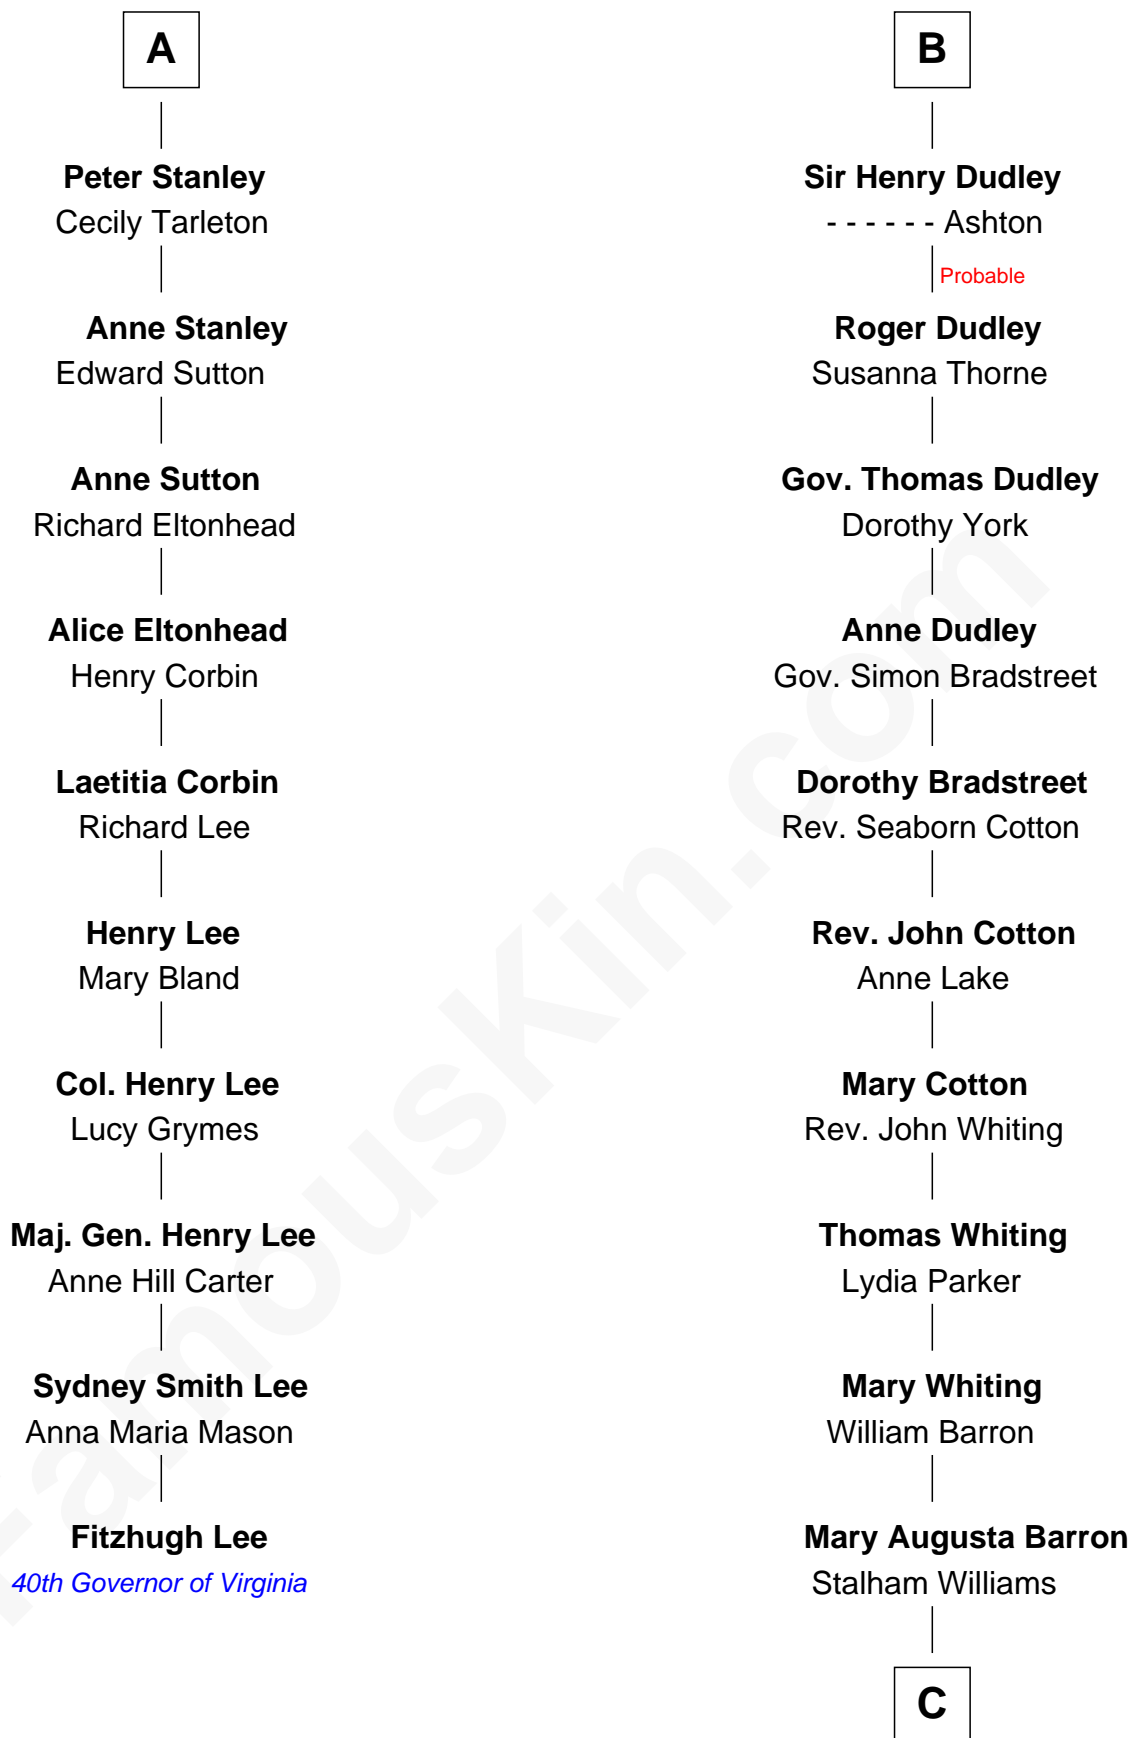

FamousKin.com

Relationship Chart of

Fitzhugh Lee

40th Governor of Virginia

16th cousin 3 times removed of

James Sherman

27th U.S. Vice-President

Ralph de Stafford

Margaret de Ros

Sir Reynold Grey

Maud de Swinnerton

Sir John Savage

Margaret Grey

Sir William Bonville

Mary Savage

William Stanley

William Bonville

Elizabeth Harington

William Stanley

Alice Hoghton

William Bonville

Katherine Neville

Sir William Stanley

Agnes Grosvenor

Cecily Bonville

Thomas Grey

Sir William Stanley

Anne Harington

Cecily Grey

Sir John Sutton

A

B