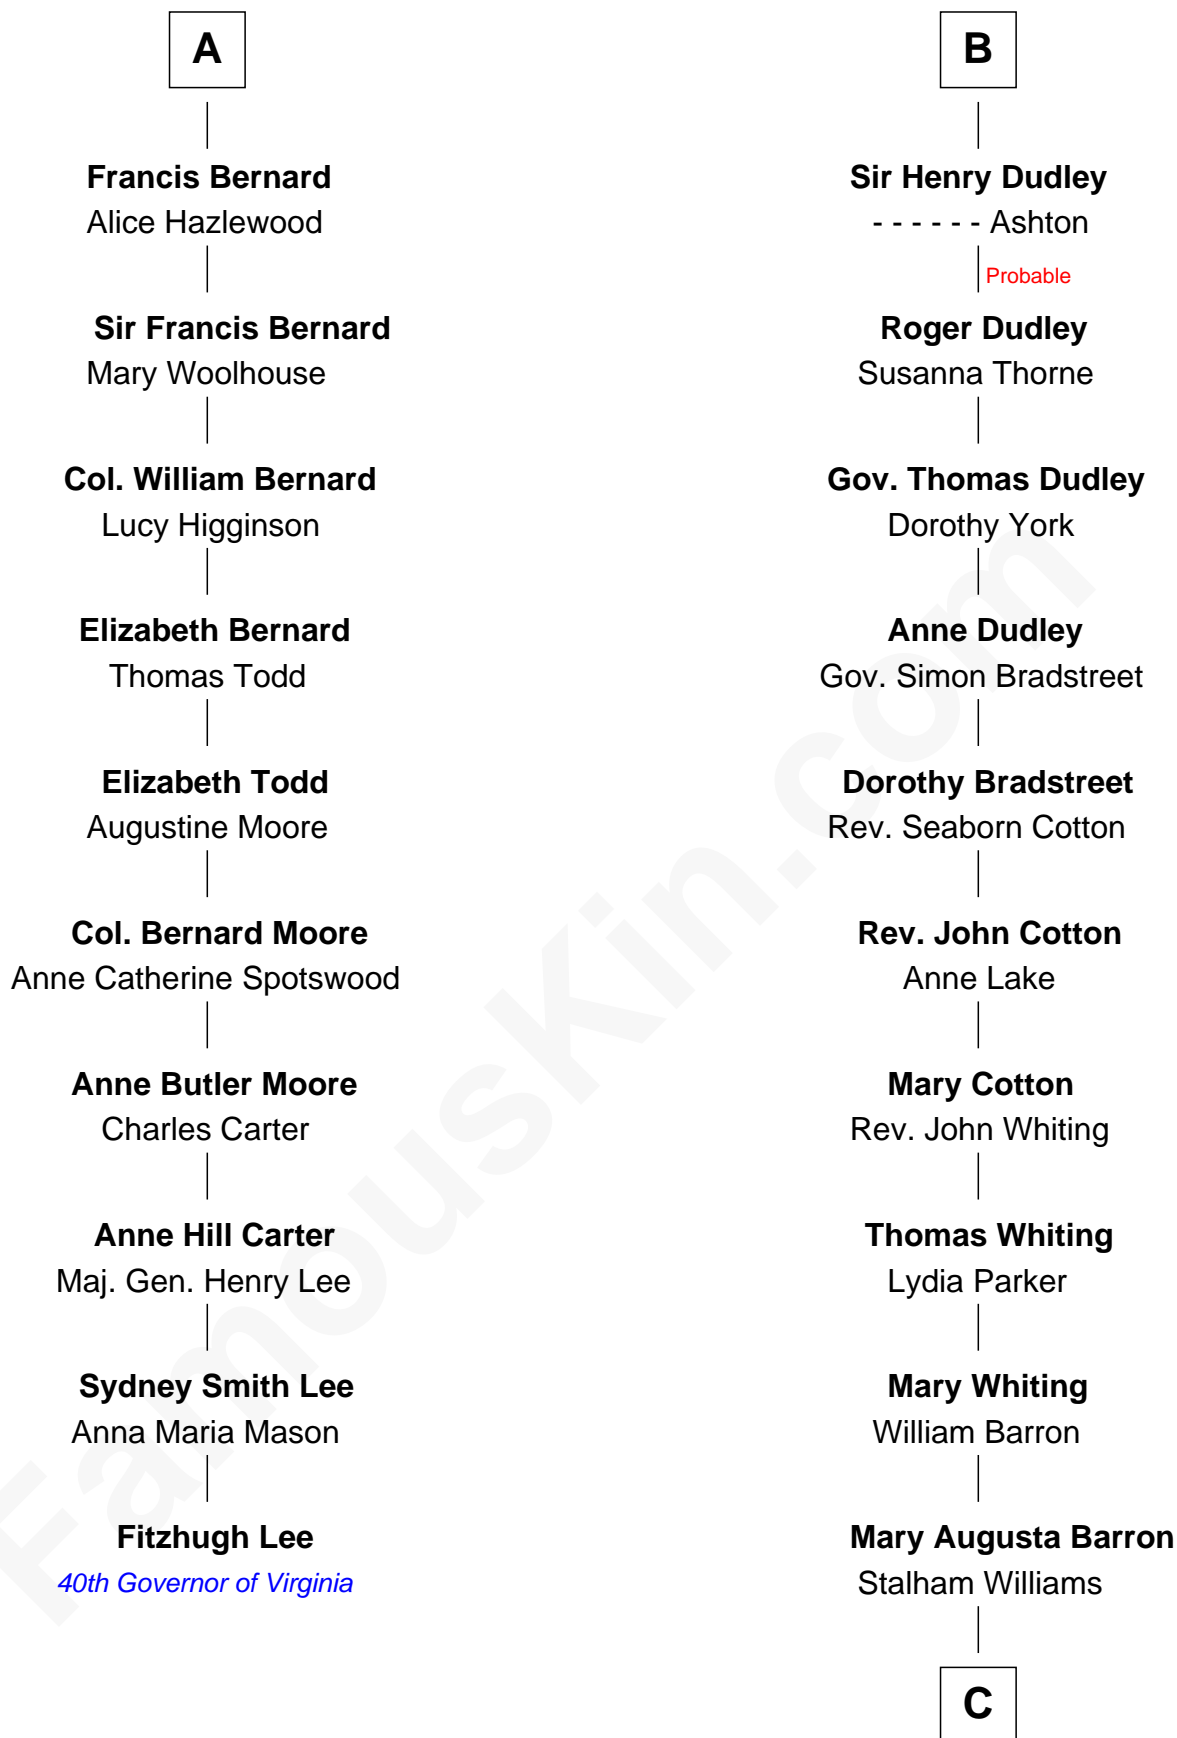

FamousKin.com

Relationship Chart of

Fitzhugh Lee

40th Governor of Virginia

16th cousin 3 times removed of

James Sherman

27th U.S. Vice-President

Margaret de Audley

Ralph de Stafford

C

Frances Lucretia Williams

Richard Winslow Sherman

Mary Frances Sherman

Richard Updike Sherman

James Sherman

27th U.S. Vice-President