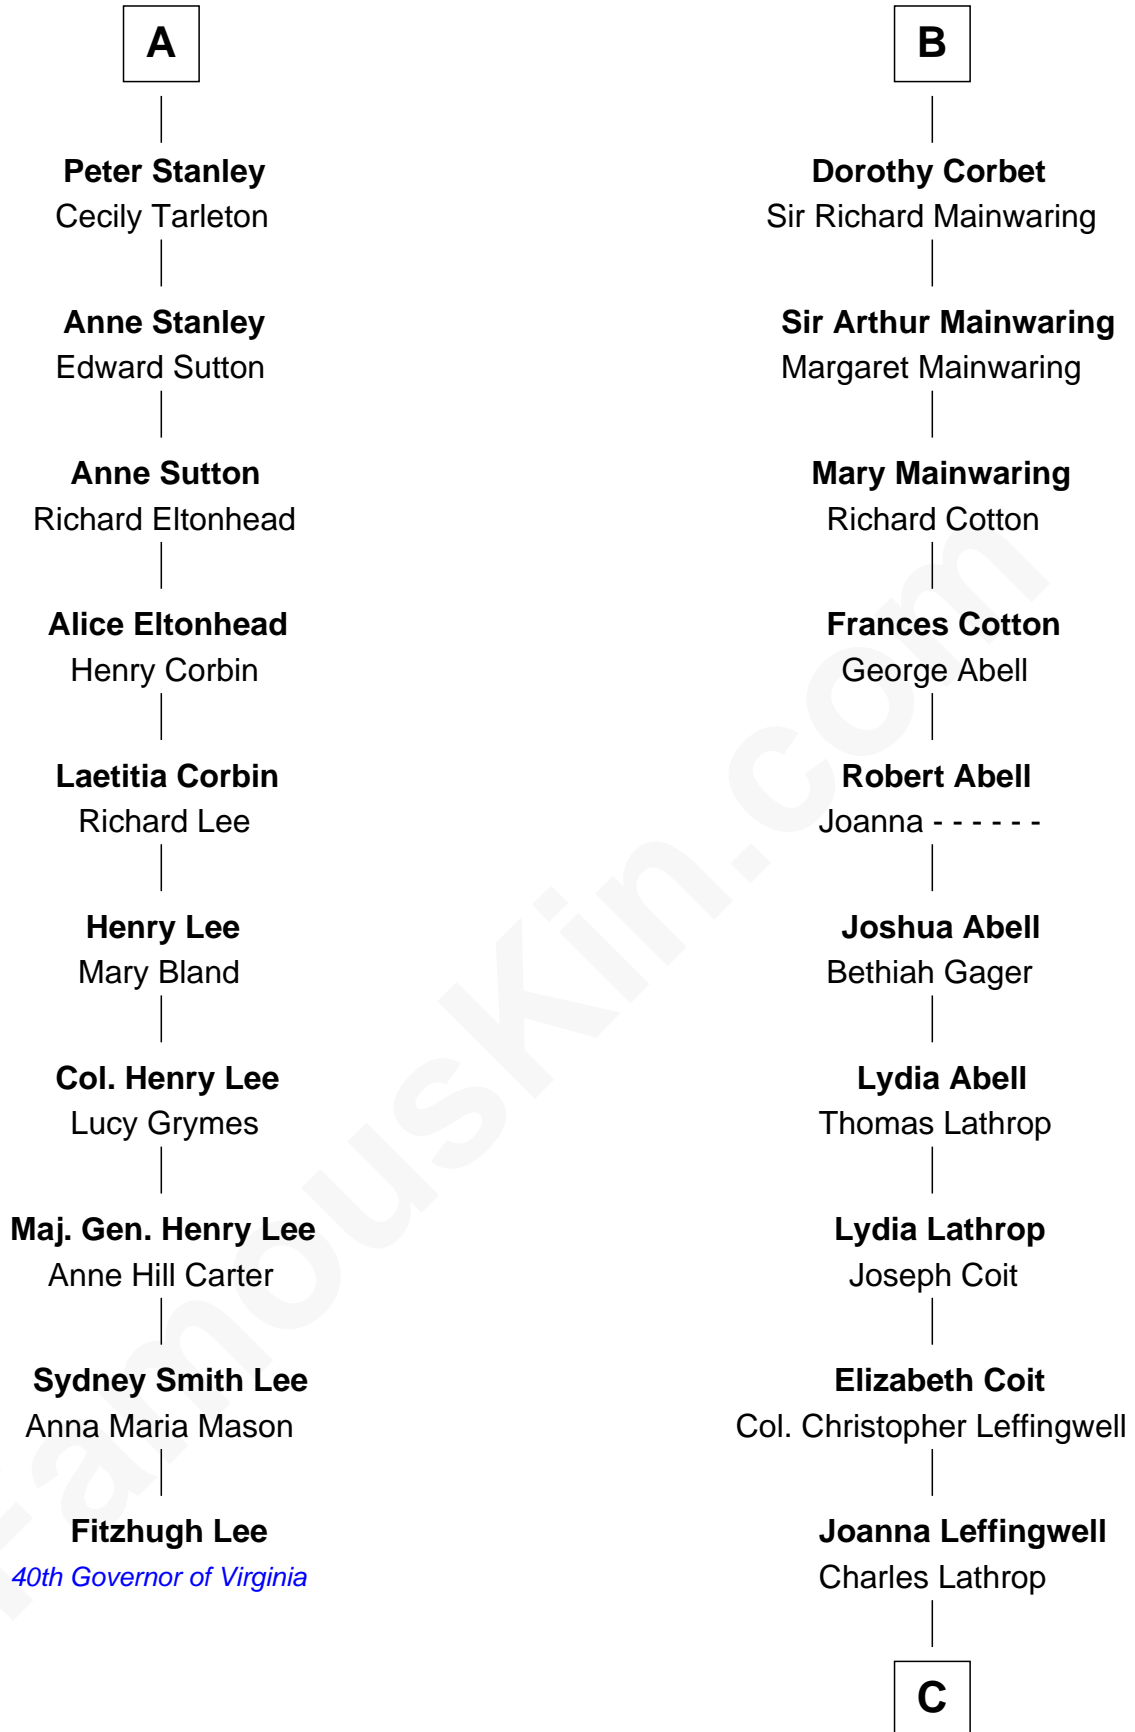

FamousKin.com

Relationship Chart of

Fitzhugh Lee

40th Governor of Virginia

16th cousin 4 times removed of

Allen Dulles

5th Director of the C.I.A.

Ralph de Stafford

Robert de Ferrers

Margaret Despencer

Maud de Swinnerton

Sir John Savage

Sir Edmund Ferrers

Ellen Roche

Mary Savage

William Stanley

Sir William Ferrers

Elizabeth Belknap

William Stanley

Alice Hoghton

Anne Ferrers

Sir Walter Devereux

Sir William Stanley

Agnes Grosvenor

Elizabeth Devereux

Sir Richard Corbet

Sir William Stanley

Anne Harington

Sir Robert Corbet

Elizabeth Vernon

A

B