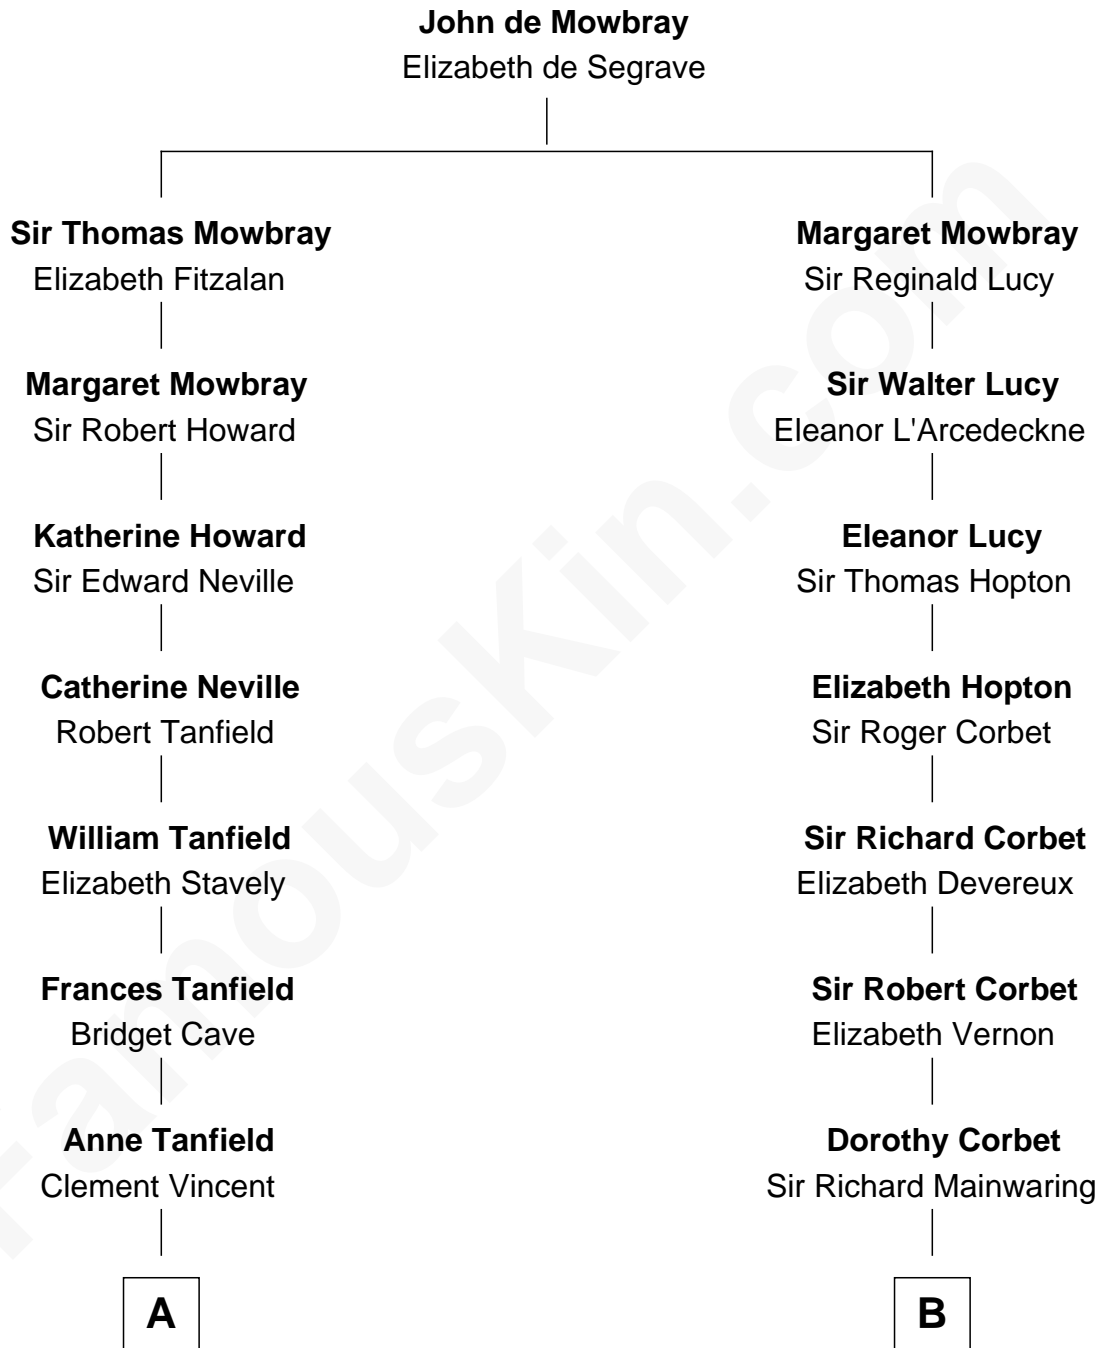

## Relationship Chart of

### Fitzhugh Lee

40th Governor of Virginia

16th cousin 3 times removed of

**Allen Dulles**

5th Director of the C.I.A.

**C**

—  
**Harriet Lathrop Winslow**

Rev. John Welsh Dulles