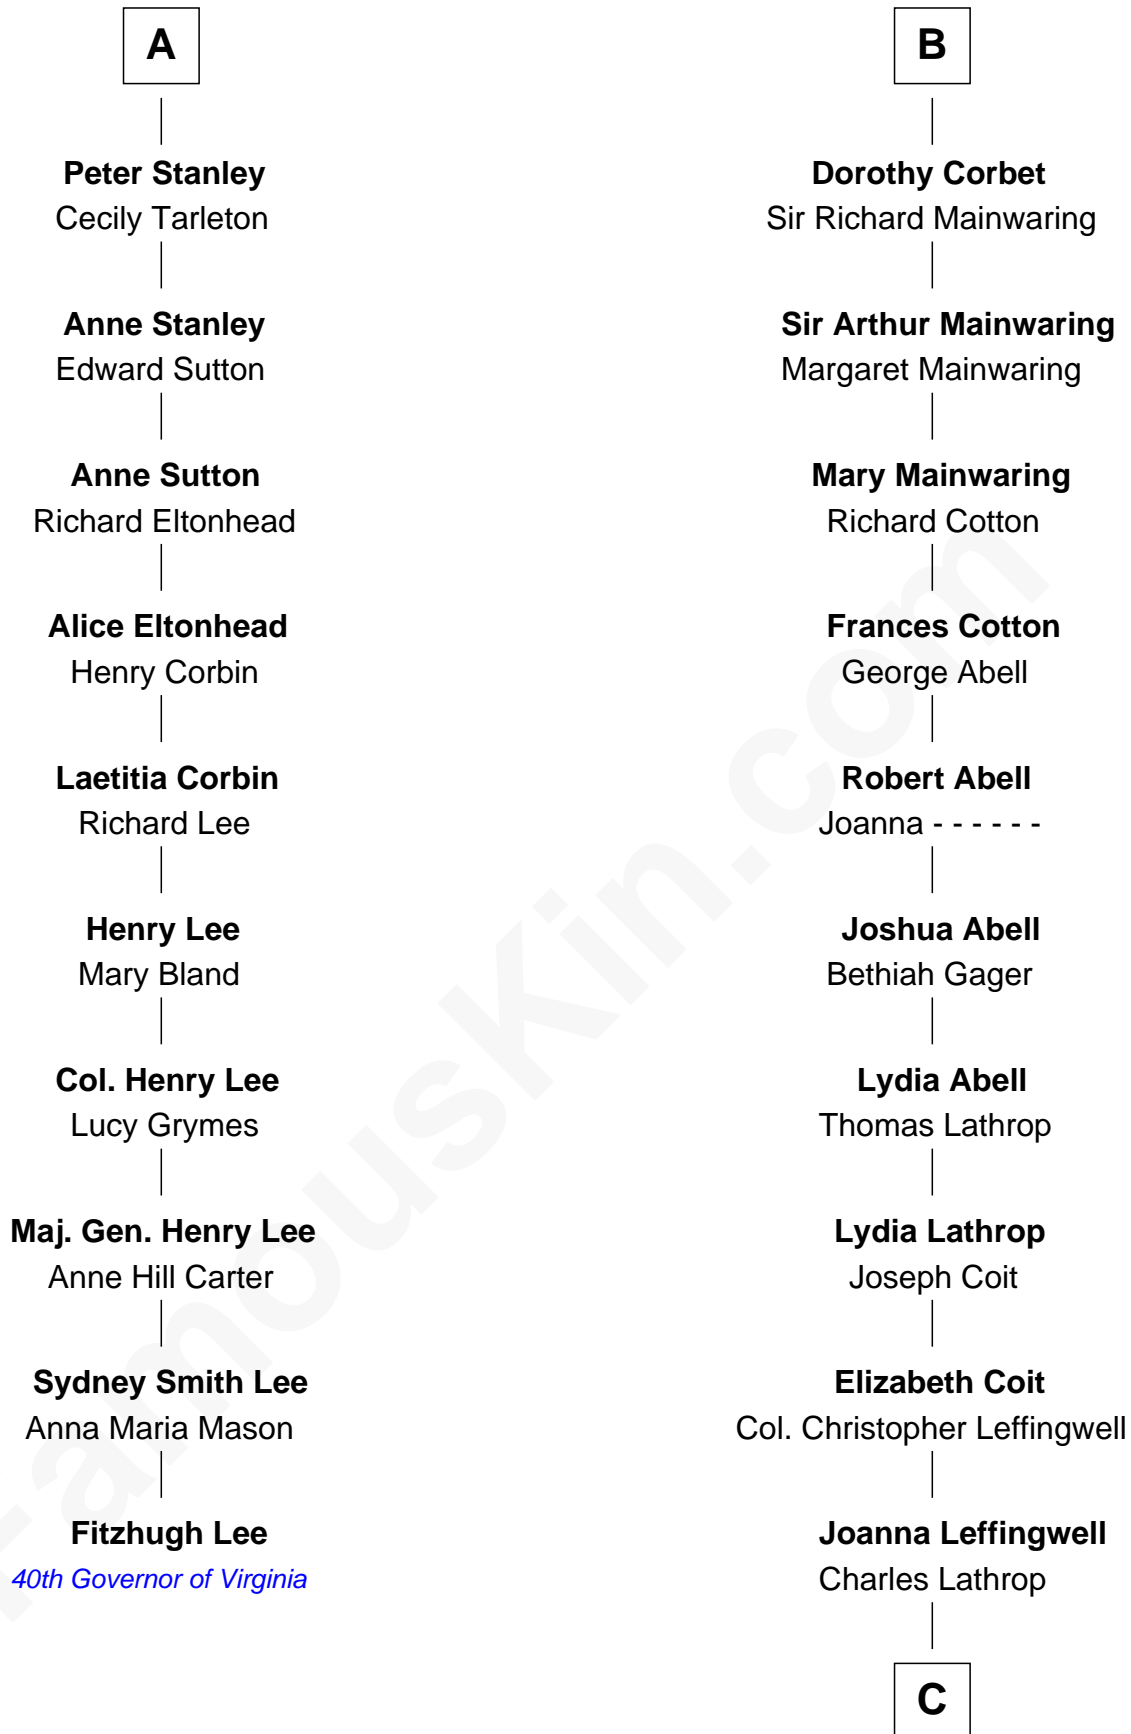

FamousKin.com

Relationship Chart of

Fitzhugh Lee

40th Governor of Virginia

16th cousin 4 times removed of

John Foster Dulles

52nd U.S. Secretary of State

C

—
Harriet Wadsworth Lathrop

Rev. Miron Winslow

—
Harriet Lathrop Winslow

Rev. John Welsh Dulles

—
Allen Macy Dulles

Edith Foster

—
John Foster Dulles

52nd U.S. Secretary of State