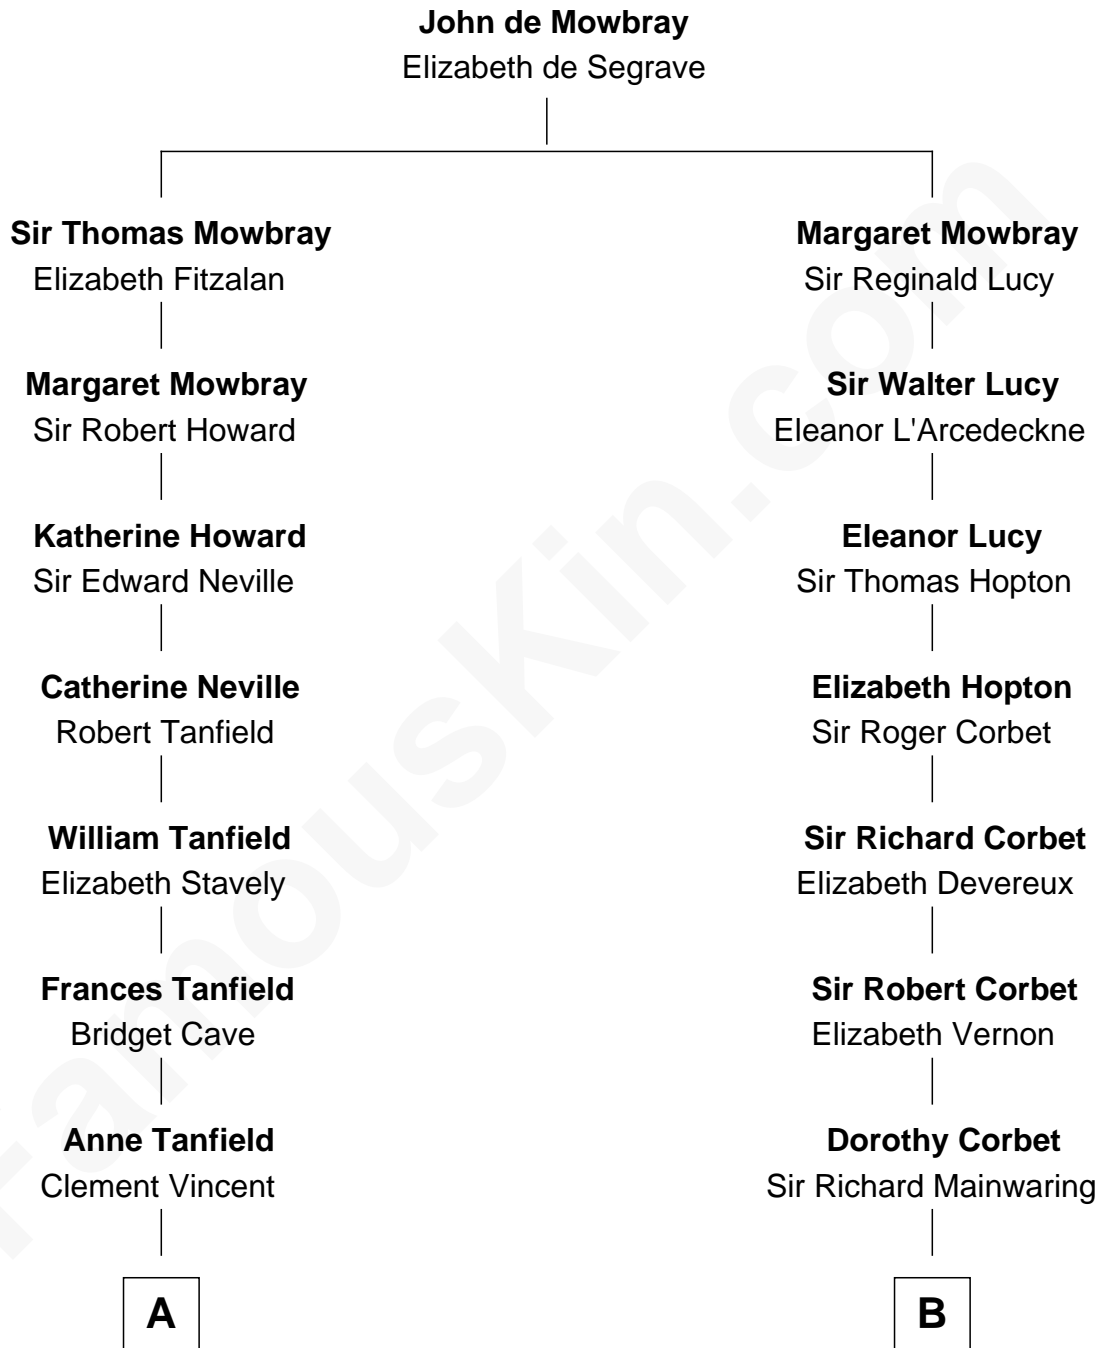

## Relationship Chart of

### Fitzhugh Lee

40th Governor of Virginia

16th cousin 3 times removed of

**John Foster Dulles**

52nd U.S. Secretary of State

**C**

**Harriet Lathrop Winslow**

Rev. John Welsh Dulles