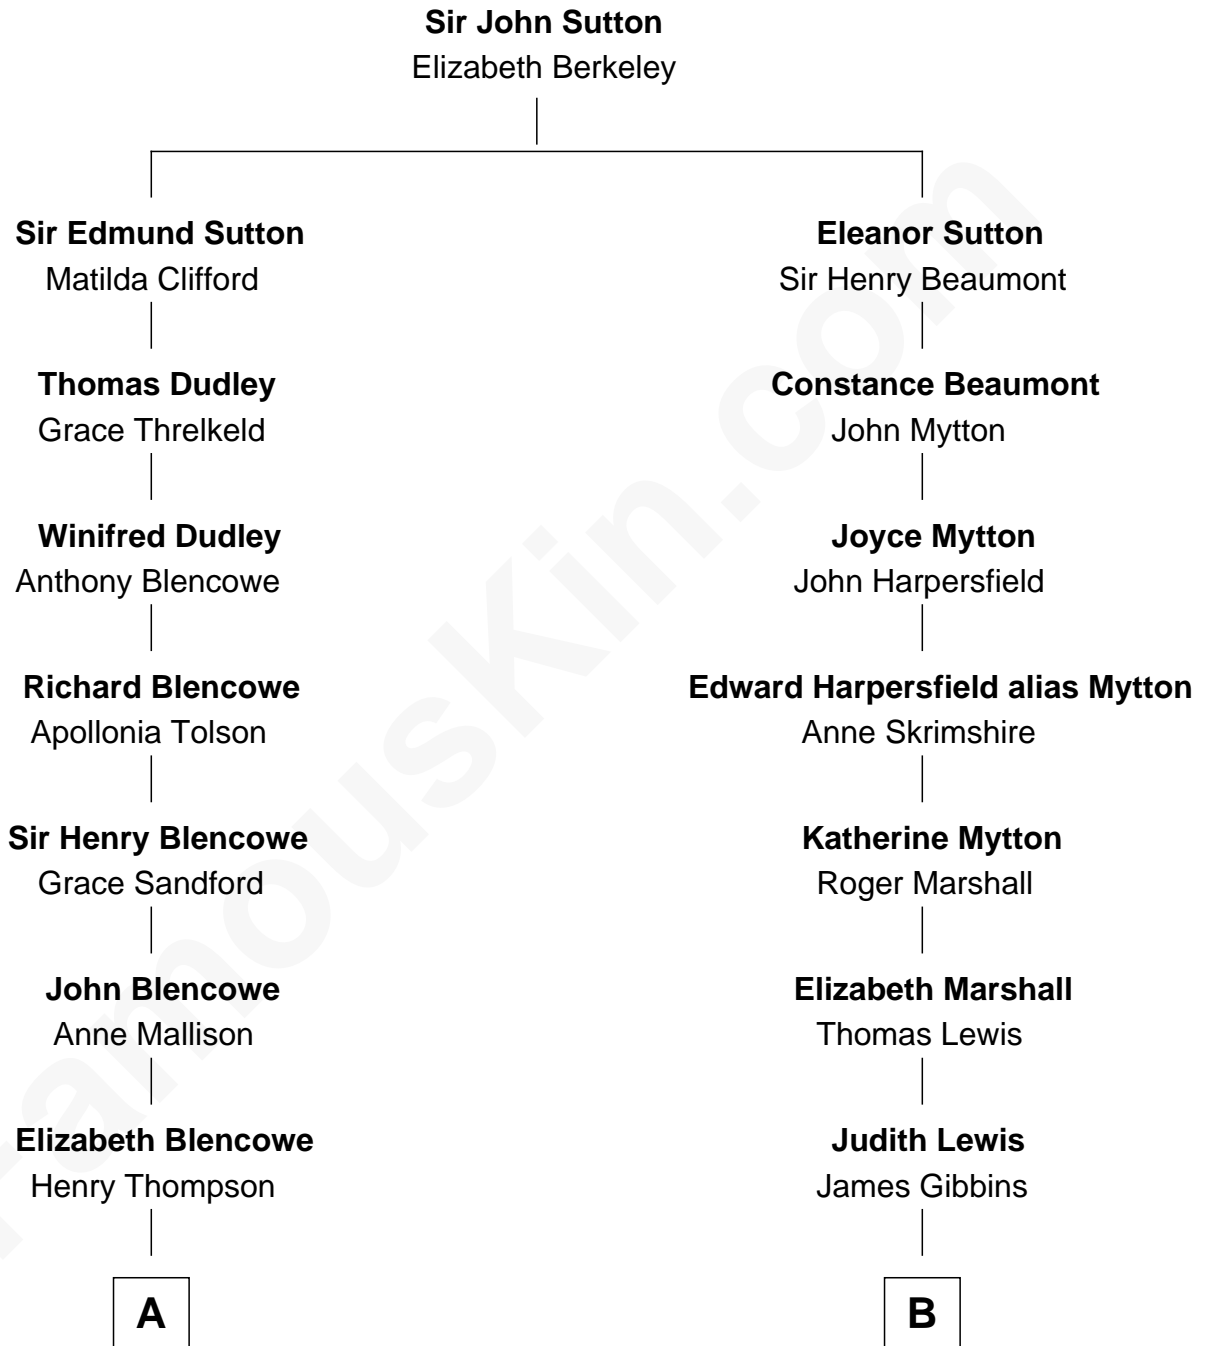

FamousKin.com

Relationship Chart of

Fitzhugh Lee

40th Governor of Virginia

13th cousin 4 times removed of

Chevy Chase

Comedian, Actor and Writer

Chevy Chase photo by [Alan Light](#) (CC BY 2.0)