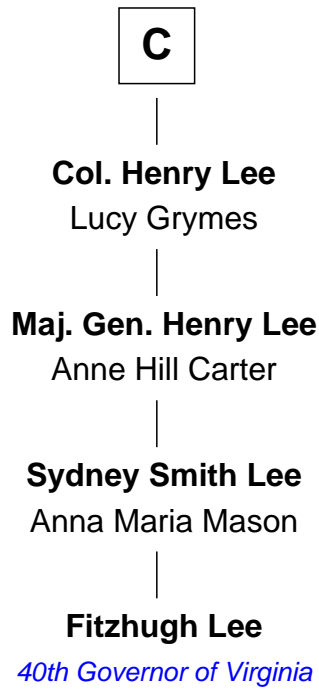

FamousKin.com