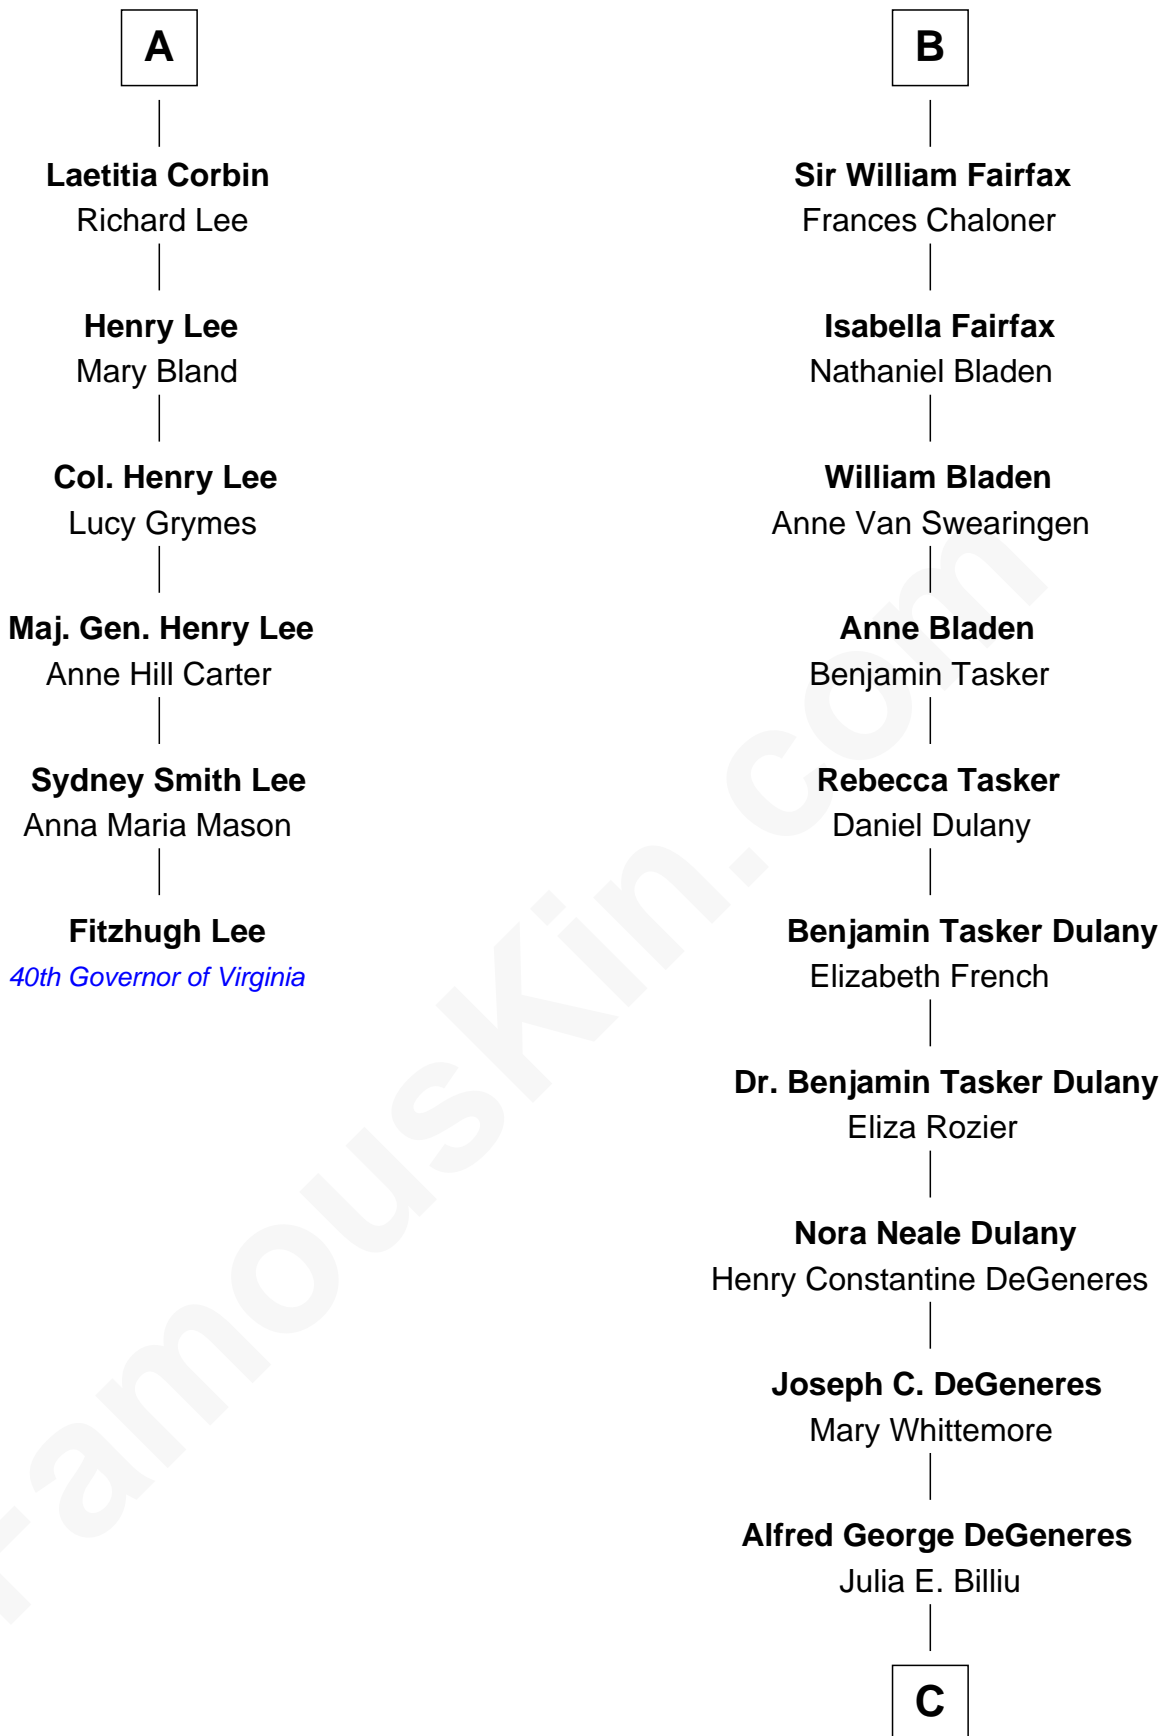

FamousKin.com

Relationship Chart of

Fitzhugh Lee

40th Governor of Virginia

12th cousin 7 times removed of

Ellen DeGeneres

Comedienne and TV Personality

Sir Thomas Stanley

Joan Goushill

C

Elliot Everett DeGeneres

Ruth Elodie Martin

Elliot Everett DeGeneres

Betty Jane Pfeffer

Ellen DeGeneres

Comedienne and TV Personality