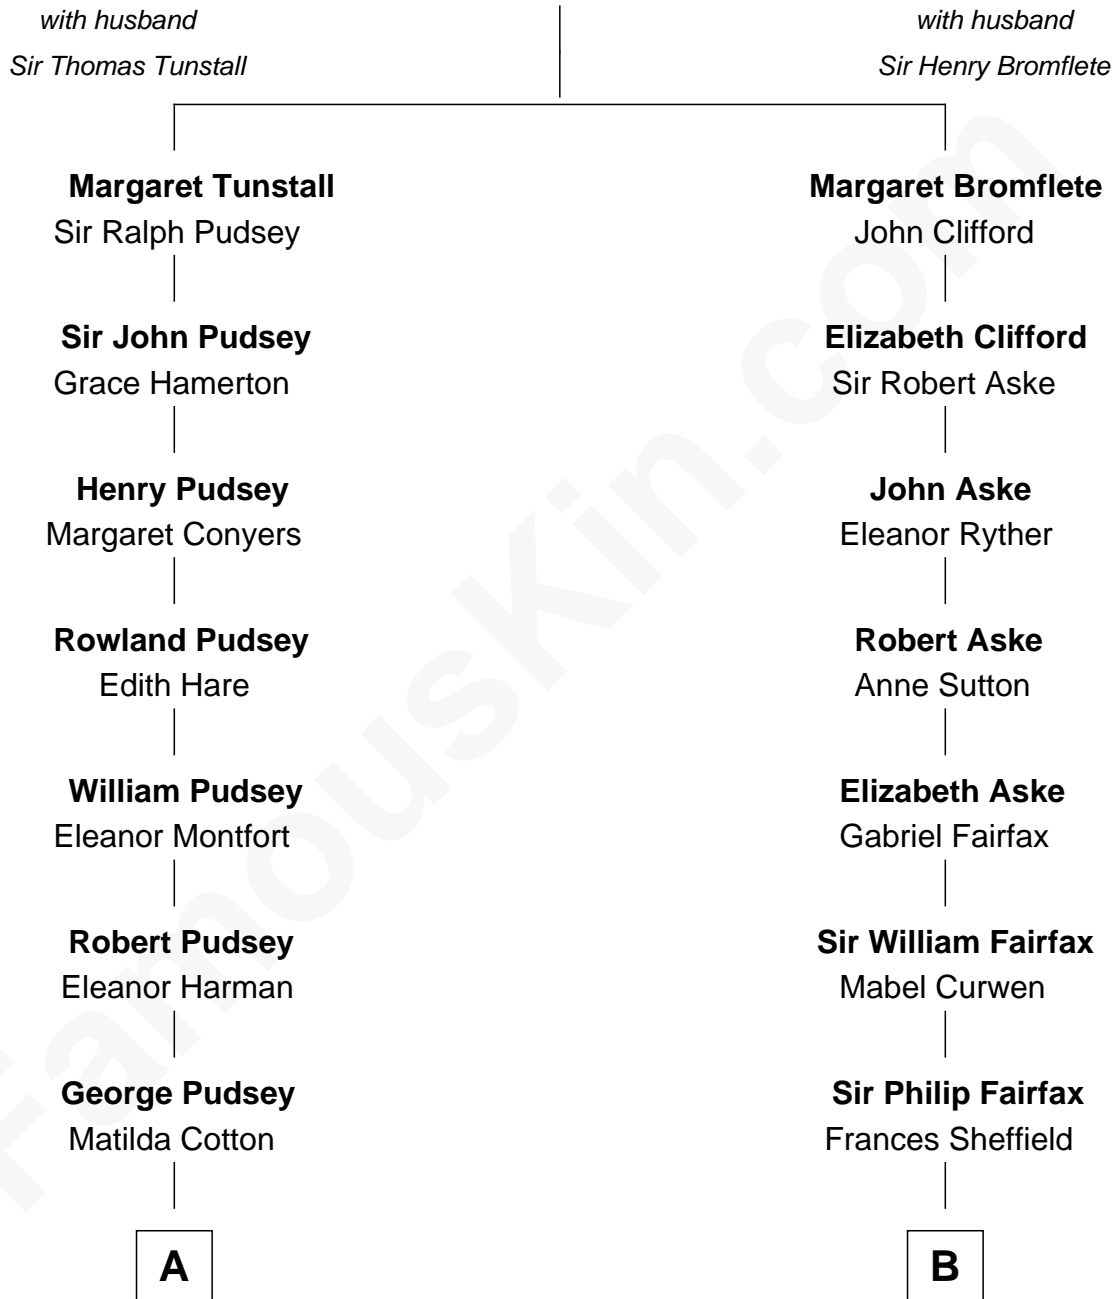

FamousKin.com

Relationship Chart of

Fitzhugh Lee

40th Governor of Virginia

15th cousin 4 times removed of

Ellen DeGeneres

Comedienne and TV Personality

Eleanor Fitzhugh