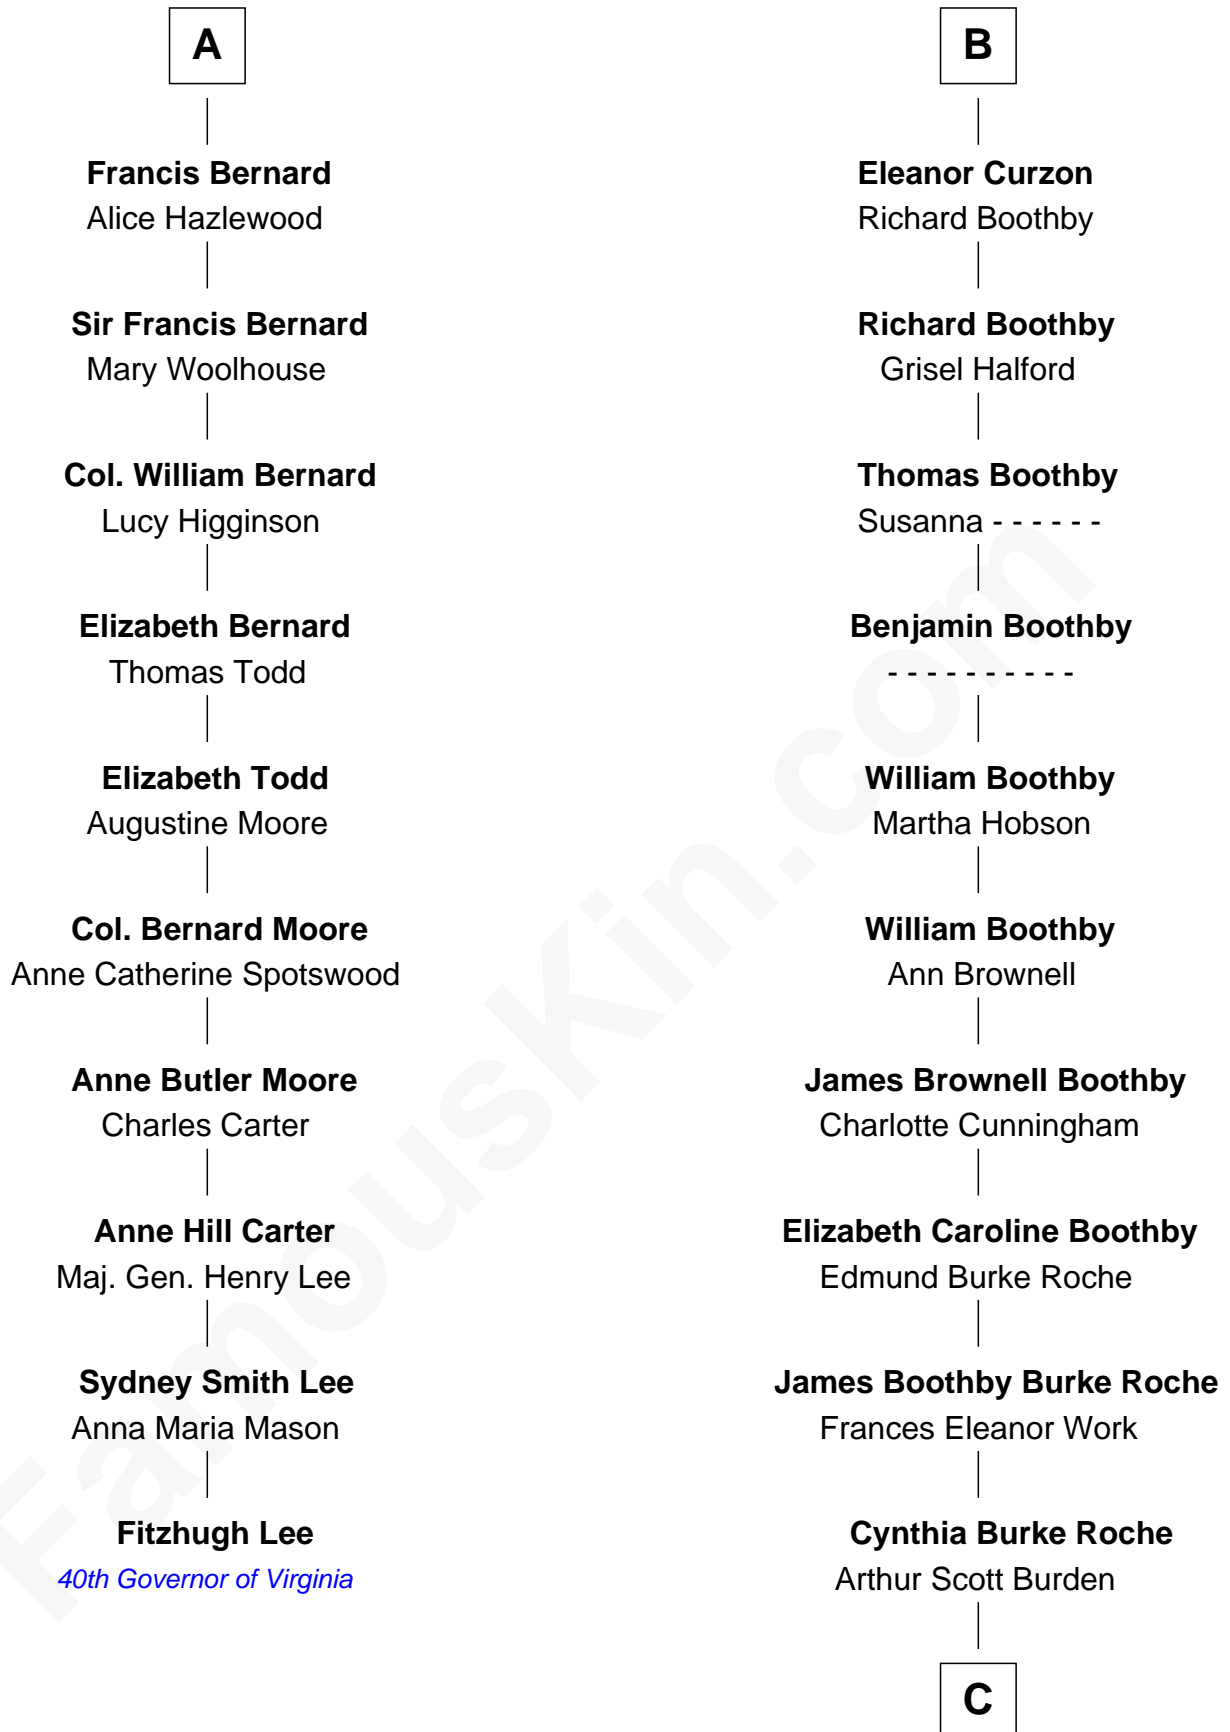

FamousKin.com

Relationship Chart of

Fitzhugh Lee

40th Governor of Virginia

16th cousin 3 times removed of

Oliver Platt

Movie Actor

Sir Thomas de Beauchamp

Katherine de Mortimer

Philippa de Beauchamp

Sir Hugh de Stafford

Margaret de Stafford

Sir Ralph Neville

Margaret de Neville

Sir Richard Scrope

Sir Henry le Scrope

Sir William Beauchamp

Joan Fitzalan

Joan Beauchamp

James Butler

Elizabeth Butler

John Talbot

Ann Talbot

Sir Henry Vernon

Thomas Vernon

Anne Ludlow

Eleanor Vernon

Francis Curzon

John Curzon

Millicent Sacheverell

B

C