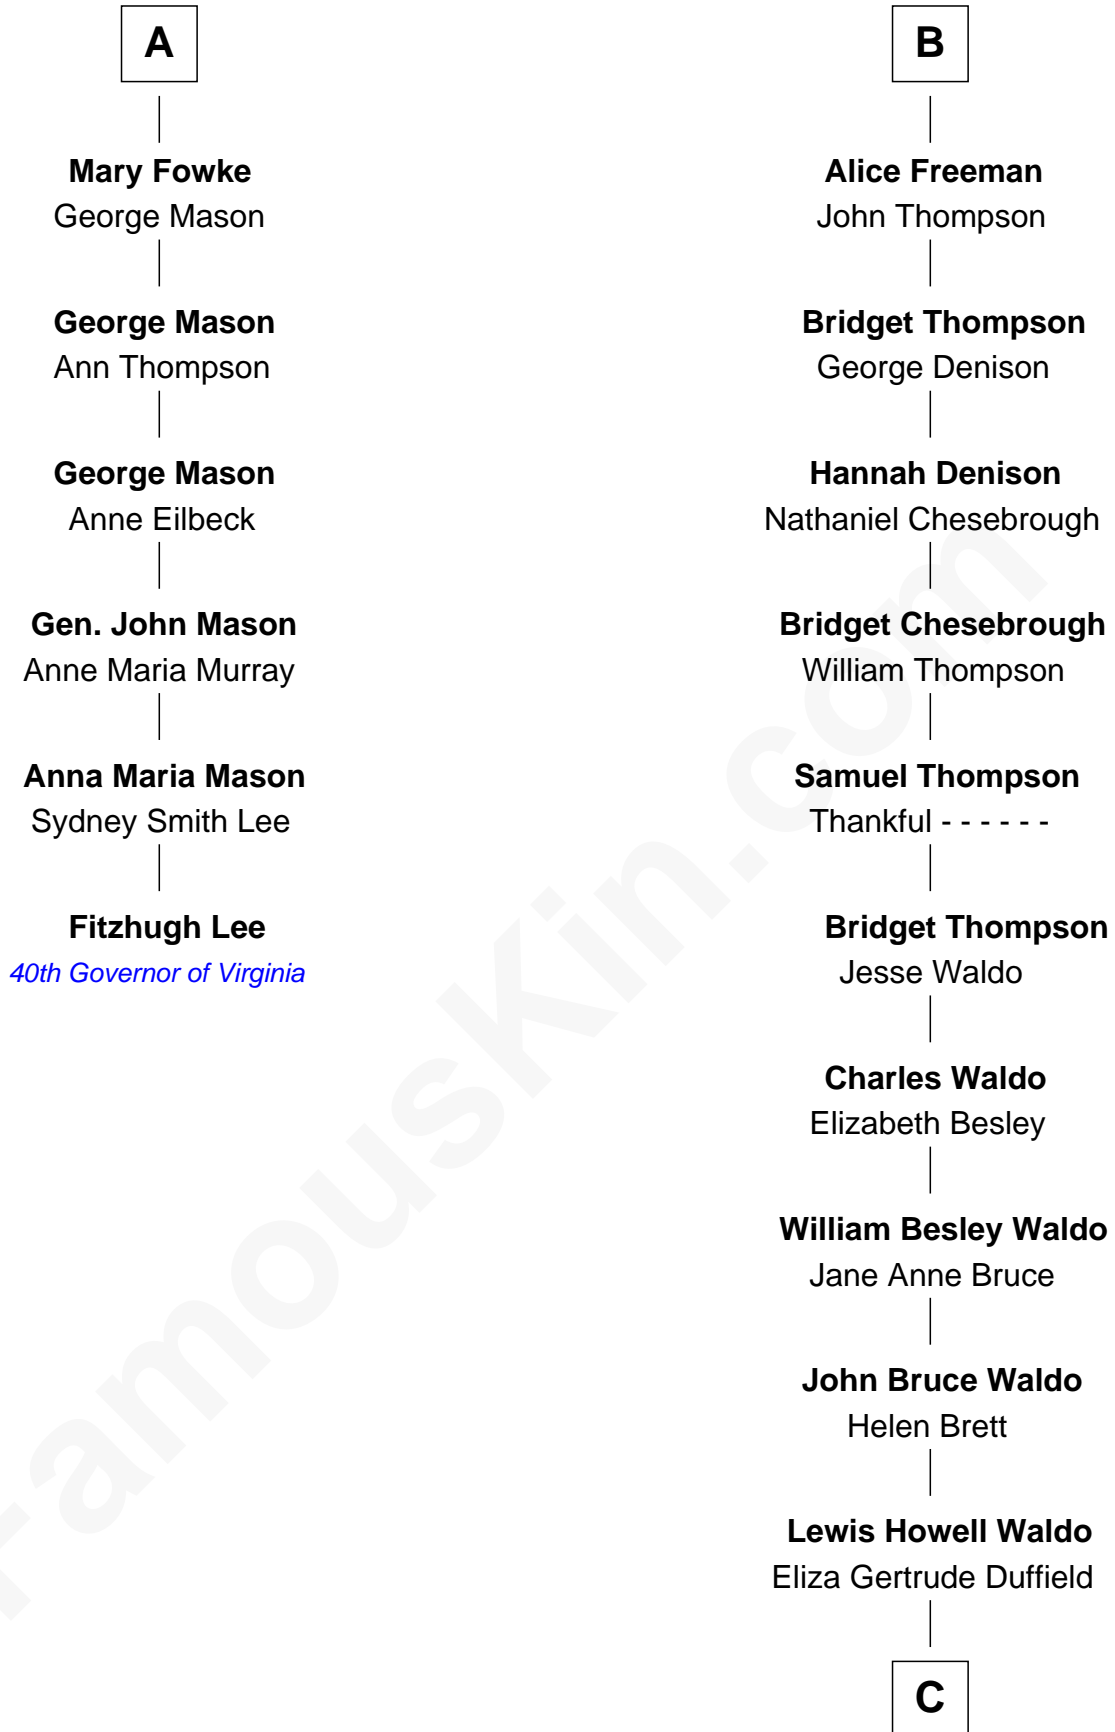

FamousKin.com

Relationship Chart of

Fitzhugh Lee

40th Governor of Virginia

12th cousin 6 times removed of

Lee Remick

Movie Actress

C

Margaret Gertrude Waldo

Frank Edwin Remick

Lee Remick

Movie Actress

FamousKin.com