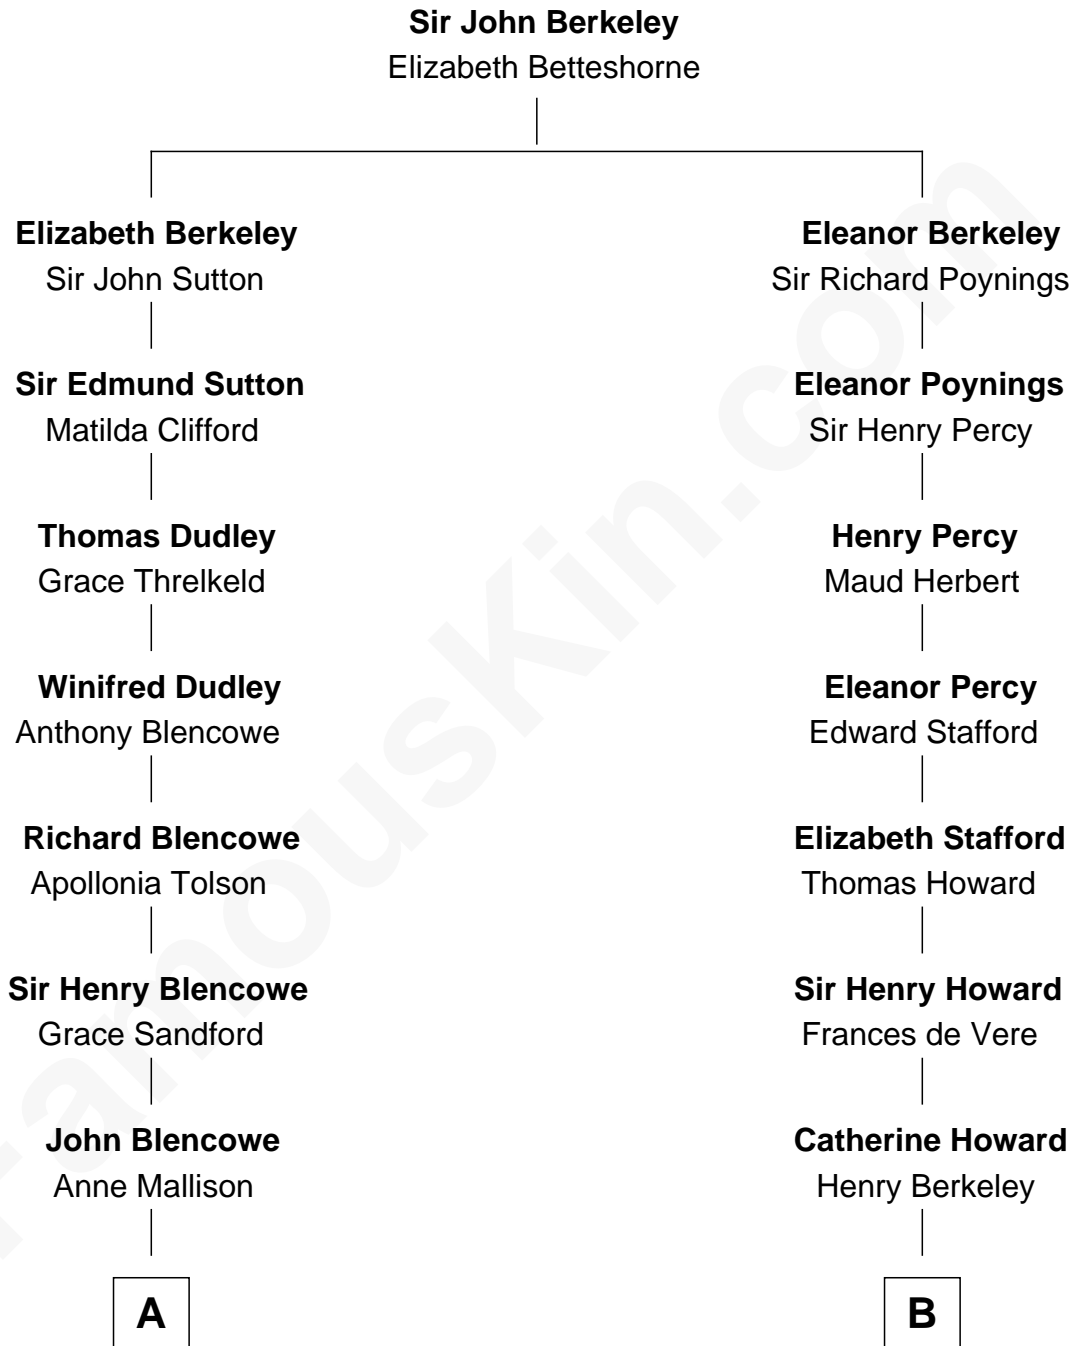

Thomas Hunt Morgan

Nobel Prize Winner in Physiology or Medicine