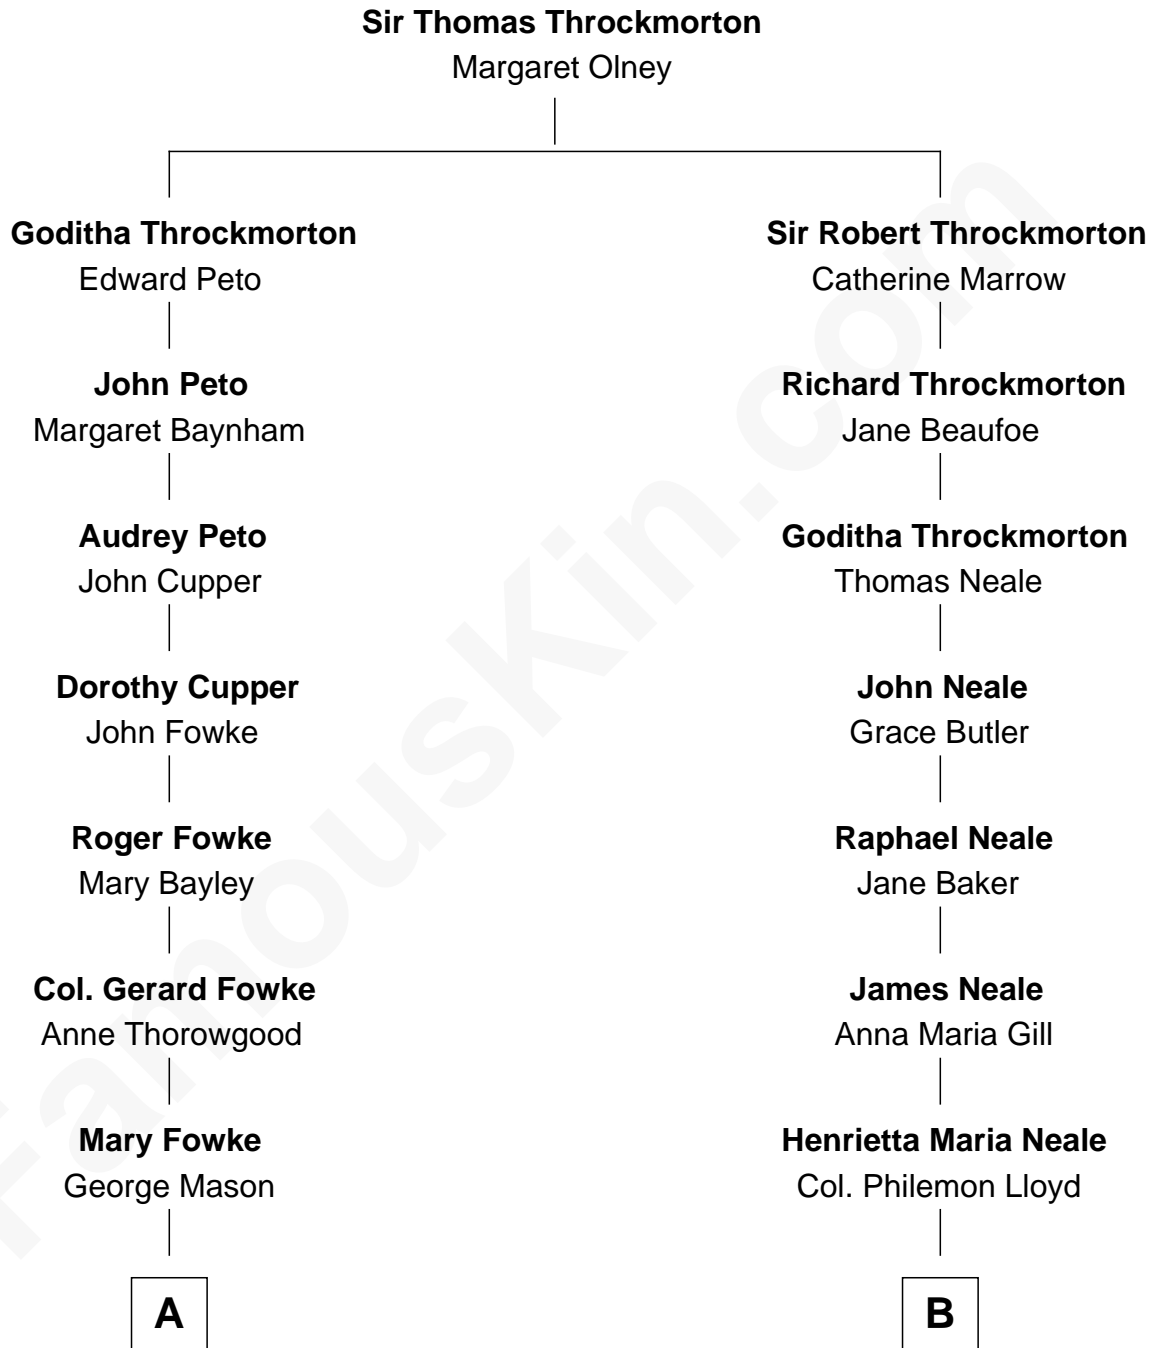

FamousKin.com

Relationship Chart of

Fitzhugh Lee

40th Governor of Virginia

11th cousin 2 times removed of

Thomas Hunt Morgan

Nobel Prize Winner in Physiology or Medicine

A

George Mason
Ann Thompson

George Mason
Anne Eilbeck

Gen. John Mason
Anne Maria Murray

Anna Maria Mason
Sydney Smith Lee

Fitzhugh Lee
40th Governor of Virginia

B

Edward Lloyd
Sarah Covington

Col. Edward Lloyd
Anne Rousby