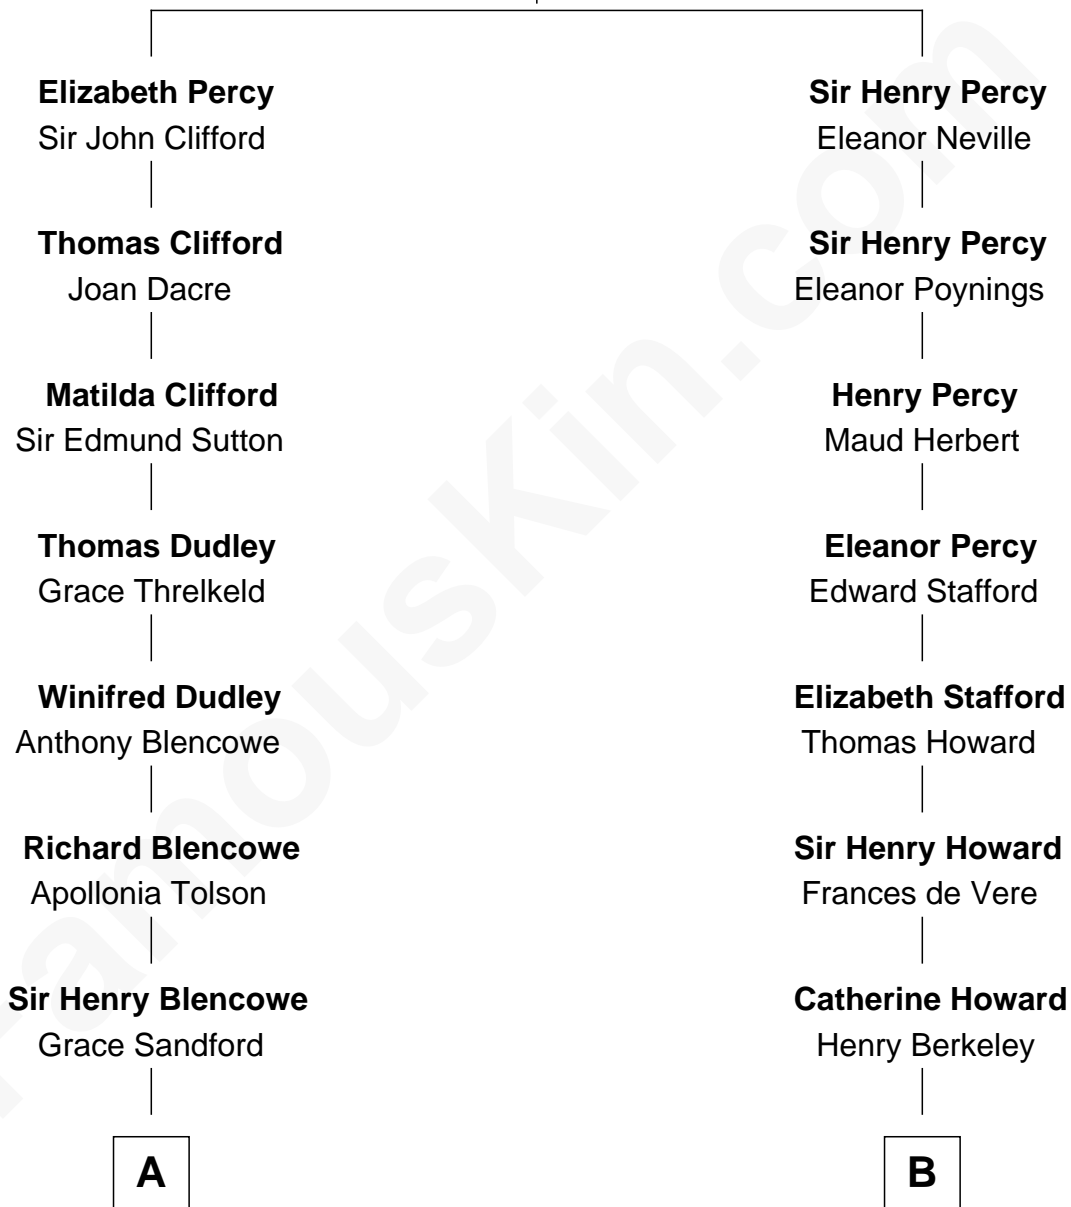

Sir Henry Percy
Elizabeth Mortimer