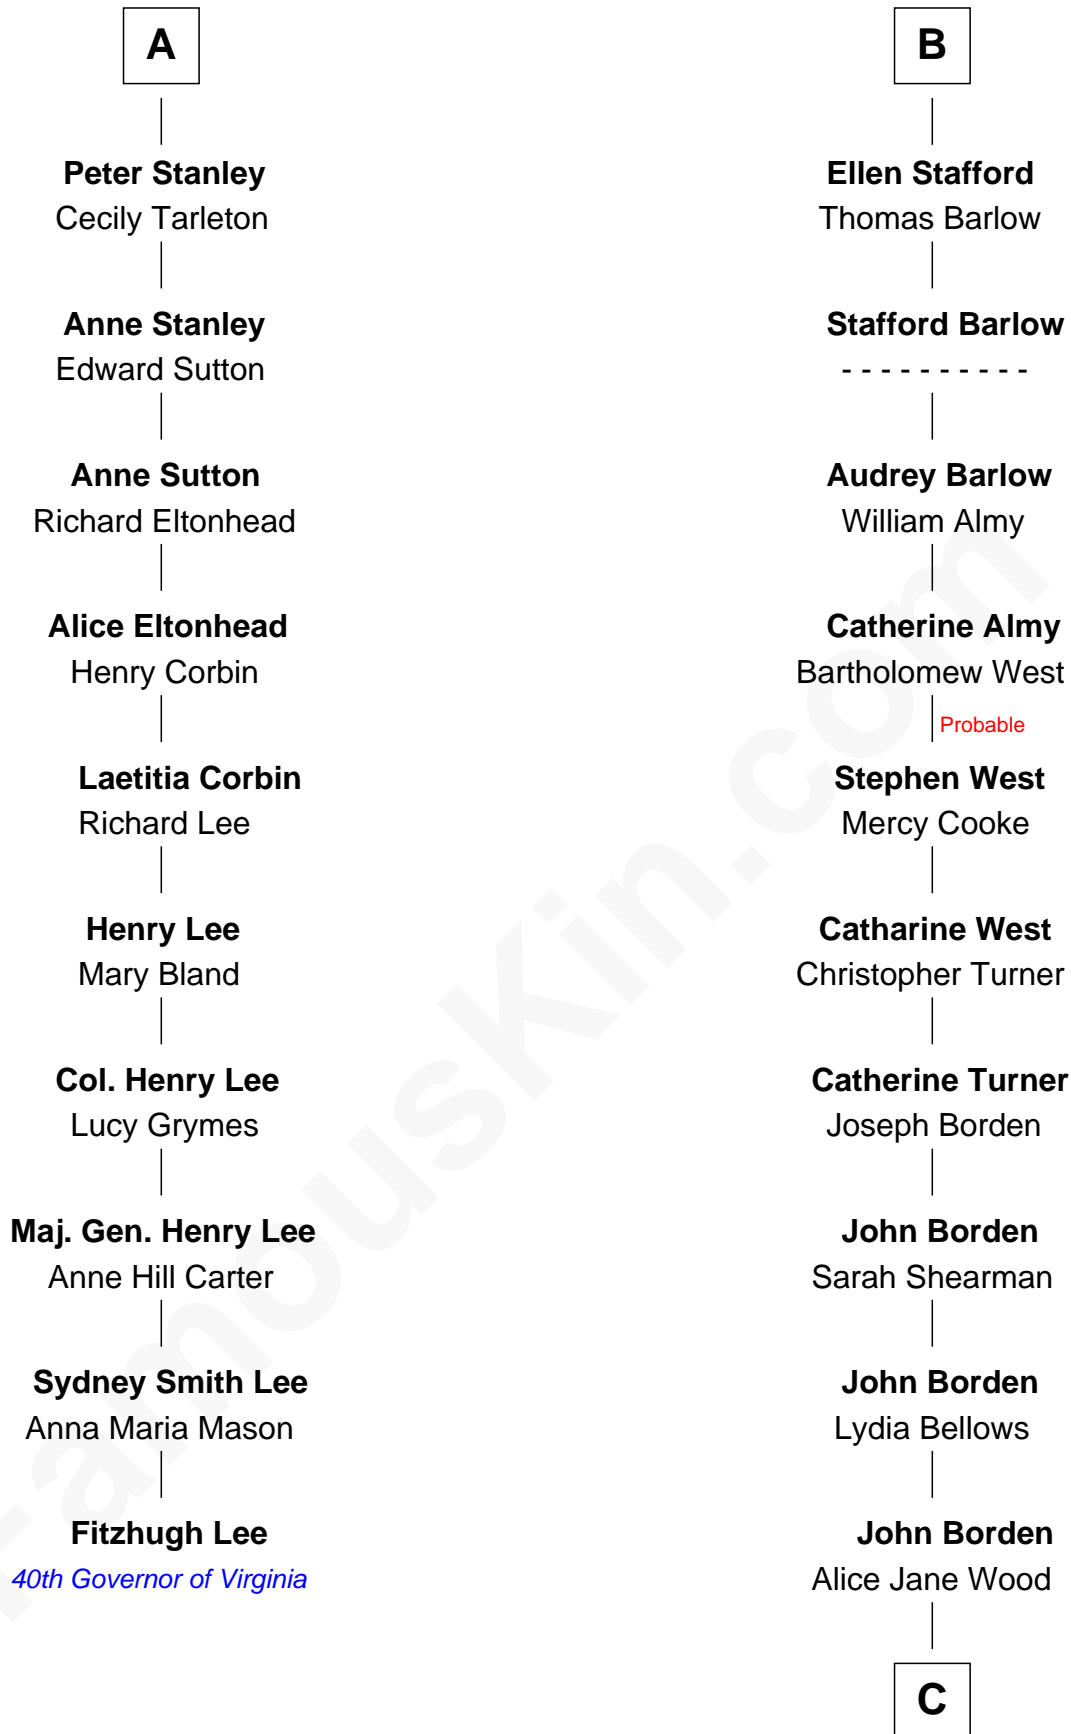

FamousKin.com

Relationship Chart of

Fitzhugh Lee

40th Governor of Virginia

16th cousin 4 times removed of

Adlai Stevenson III

U.S. Senator from Illinois

C

William Borden

Mary DeGama Whiting

John Borden

Ellen Wallace Waller

Ellen Borden

Adlai Ewing Stevenson

Adlai Stevenson III

U.S. Senator from Illinois