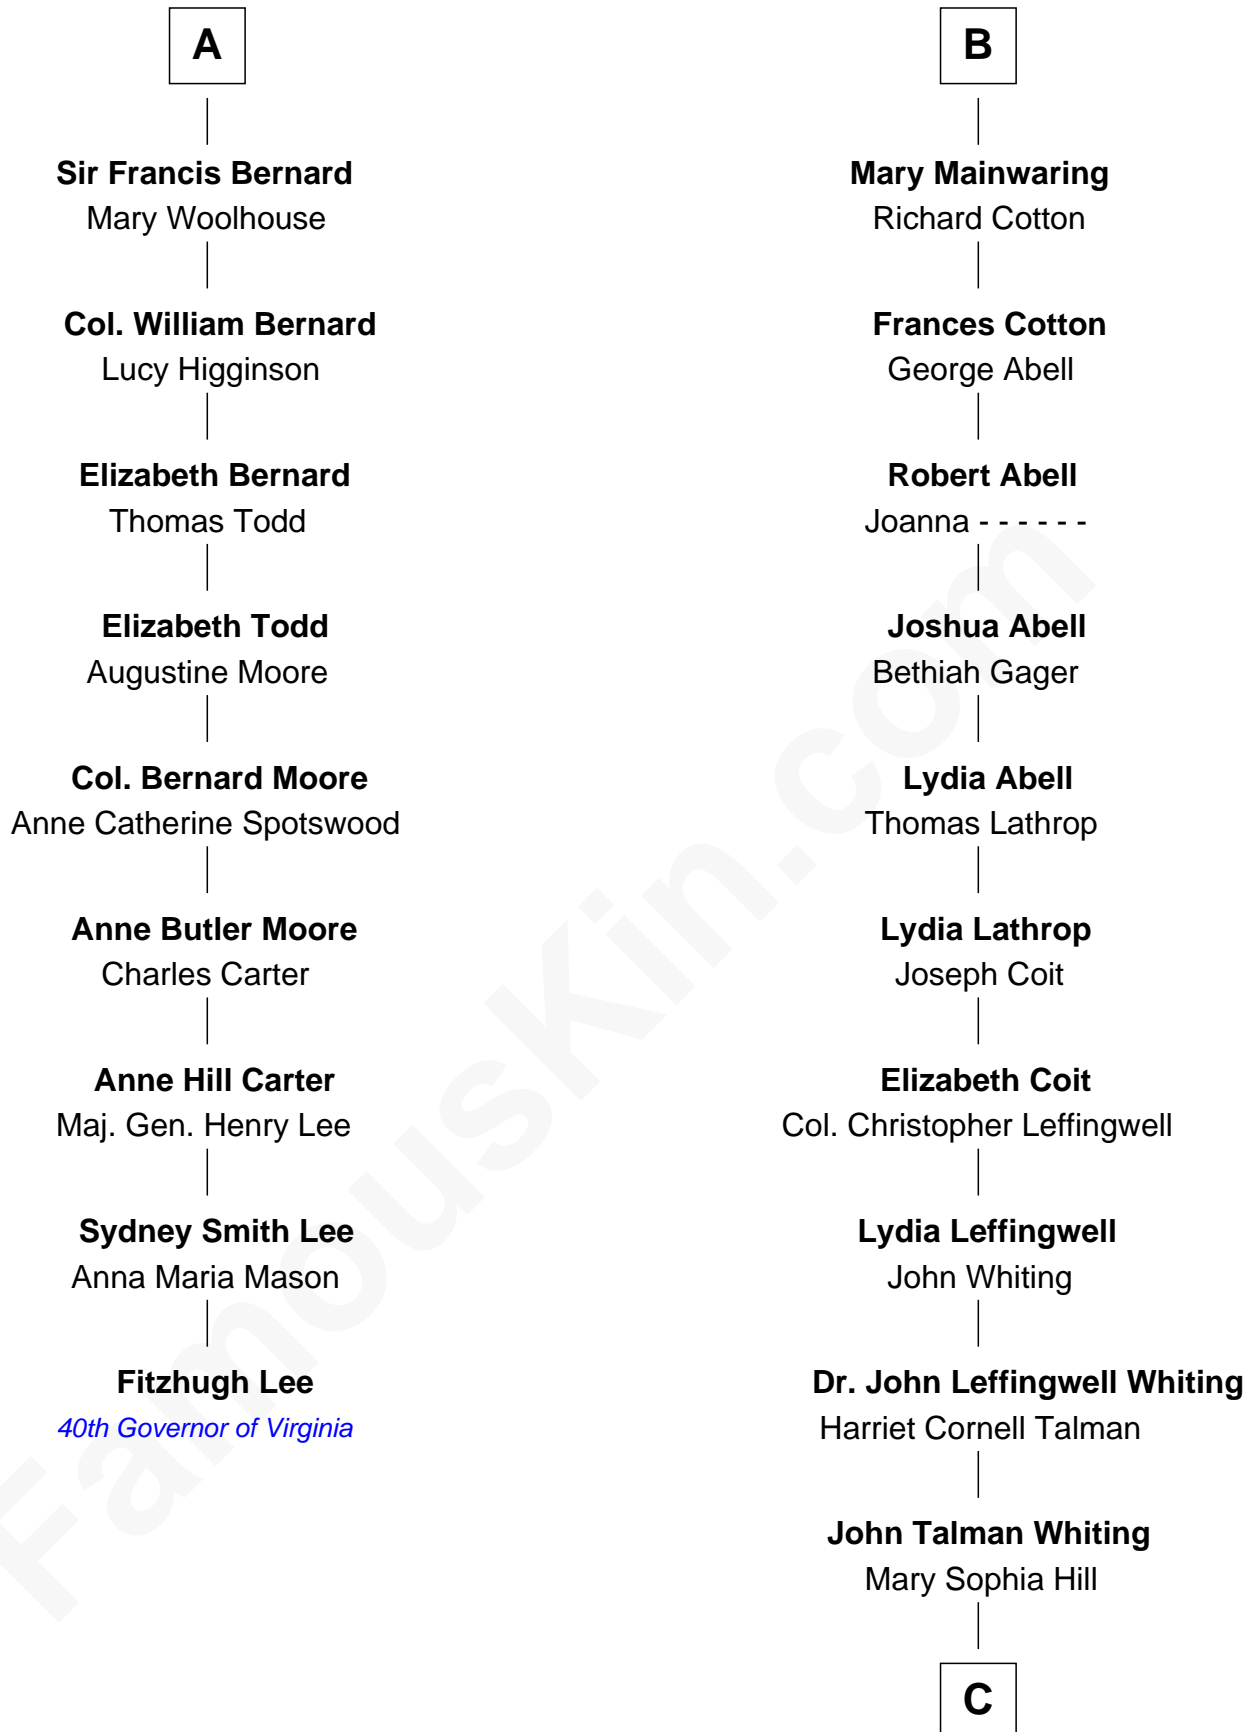

FamousKin.com

Relationship Chart of

Fitzhugh Lee

40th Governor of Virginia

15th cousin 5 times removed of

Adlai Stevenson III

U.S. Senator from Illinois

C

—
Mary DeGama Whiting

William Borden

—
John Borden

Ellen Wallace Waller

—
Ellen Borden

Adlai Ewing Stevenson

—
Adlai Stevenson III

U.S. Senator from Illinois