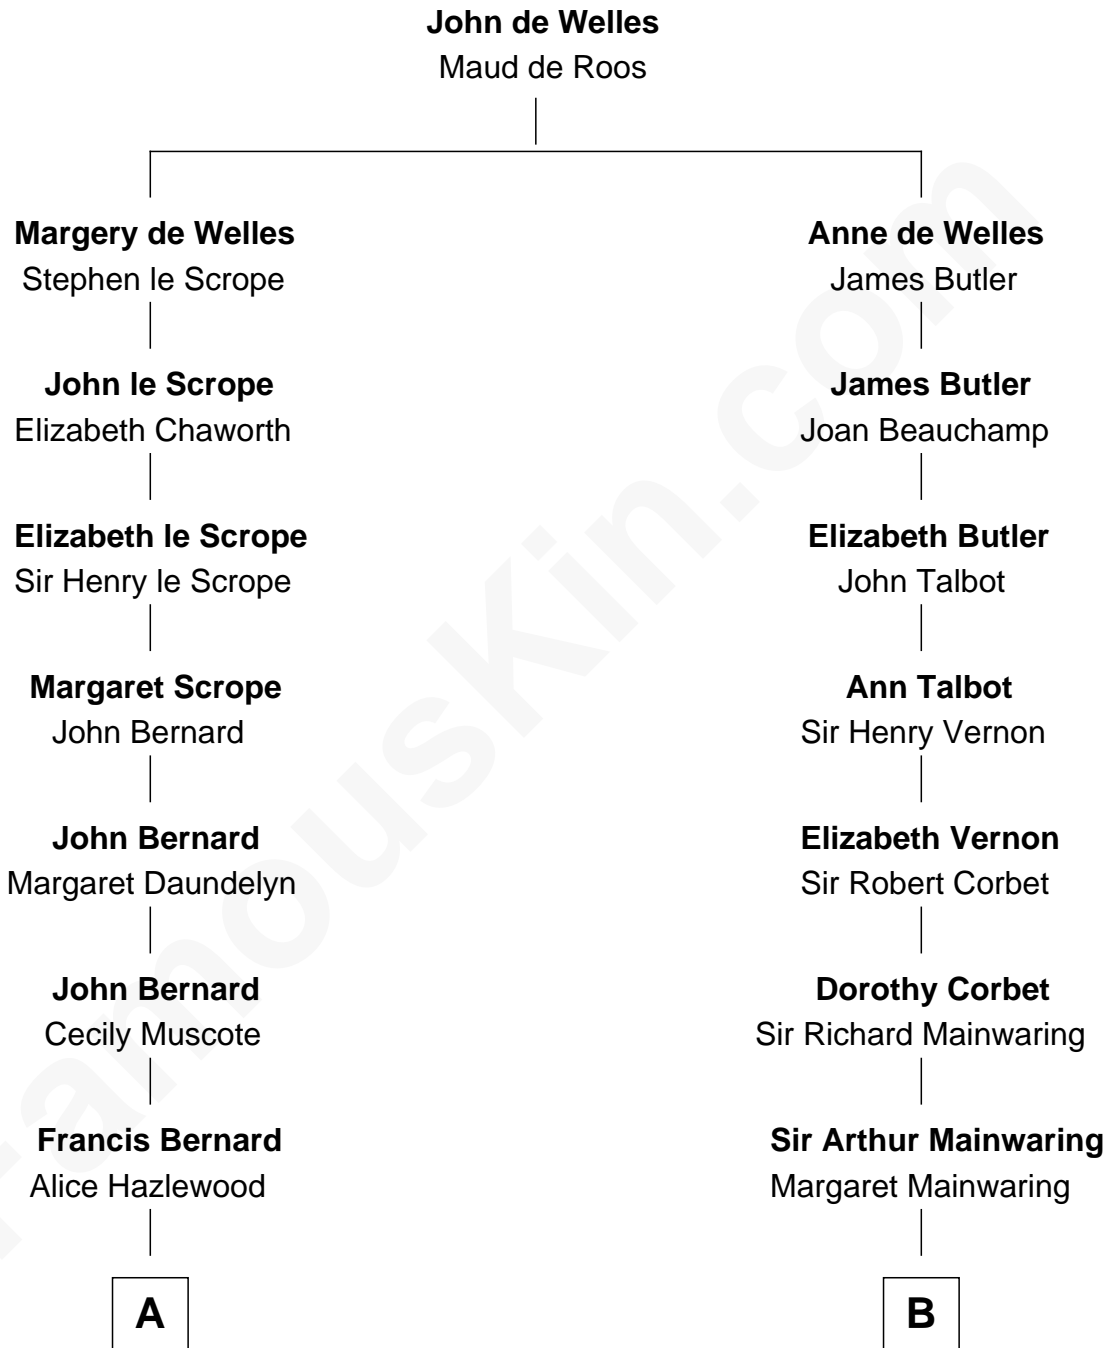

FamousKin.com

Relationship Chart of

Fitzhugh Lee

40th Governor of Virginia

15th cousin 5 times removed of

Adlai Stevenson III

U.S. Senator from Illinois

C

—
Mary DeGama Whiting

William Borden

—
John Borden

Ellen Wallace Waller

—
Ellen Borden

Adlai Ewing Stevenson

—
Adlai Stevenson III

U.S. Senator from Illinois