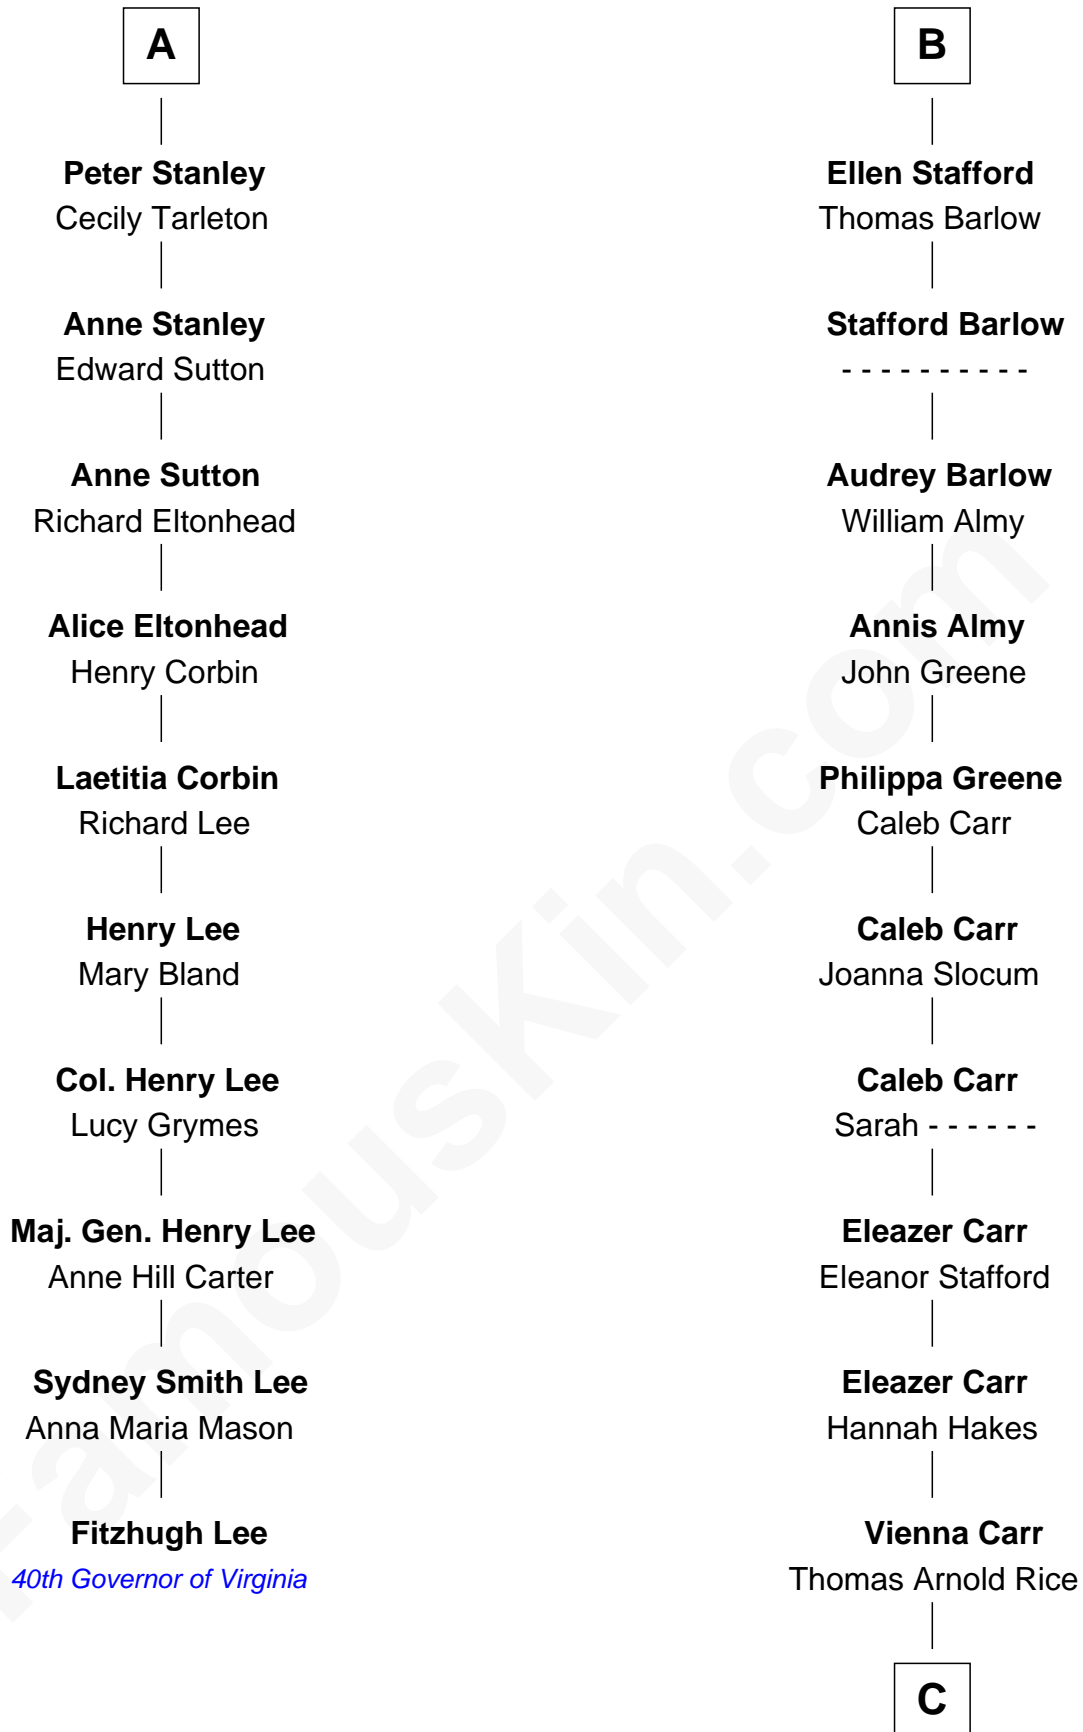

FamousKin.com

Relationship Chart of

Fitzhugh Lee

40th Governor of Virginia

16th cousin 4 times removed of

Charlie Munger

Vice-Chairman of Berkshire Hathaway

C

Caroline A. Rice
William H. Ingham

Helen Vienna Ingham
Charles W. Russell

Florence V. Russell
Alfred Case Munger

Charlie Munger
Vice-Chairman of Berkshire Hathaway