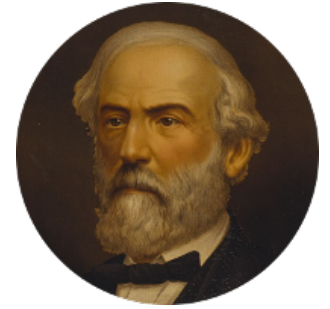

FamousKin.com

Relationship Chart of

Fitzhugh Lee

40th Governor of Virginia

21st cousin of

General Robert E. Lee

Confederate Army - U.S. Civil War

C

George Mason
Ann Thompson

George Mason
Anne Eilbeck

Gen. John Mason
Anne Maria Murray

Anna Maria Mason
Sydney Smith Lee

Fitzhugh Lee
40th Governor of Virginia

D

Laetitia Corbin
Richard Lee

Henry Lee
Mary Bland