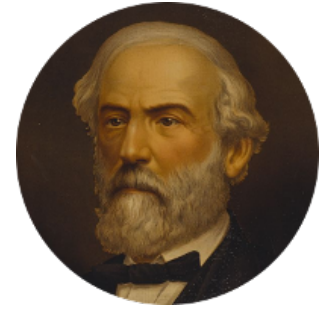

FamousKin.com

Relationship Chart of

Fitzhugh Lee

40th Governor of Virginia

21st cousin of

General Robert E. Lee

Confederate Army - U.S. Civil War

C

George Mason
Ann Thompson

George Mason
Anne Eilbeck

Gen. John Mason
Anne Maria Murray

Anna Maria Mason
Sydney Smith Lee

Fitzhugh Lee
40th Governor of Virginia

D

Elizabeth Randolph
Richard Bland

Mary Bland
Henry Lee