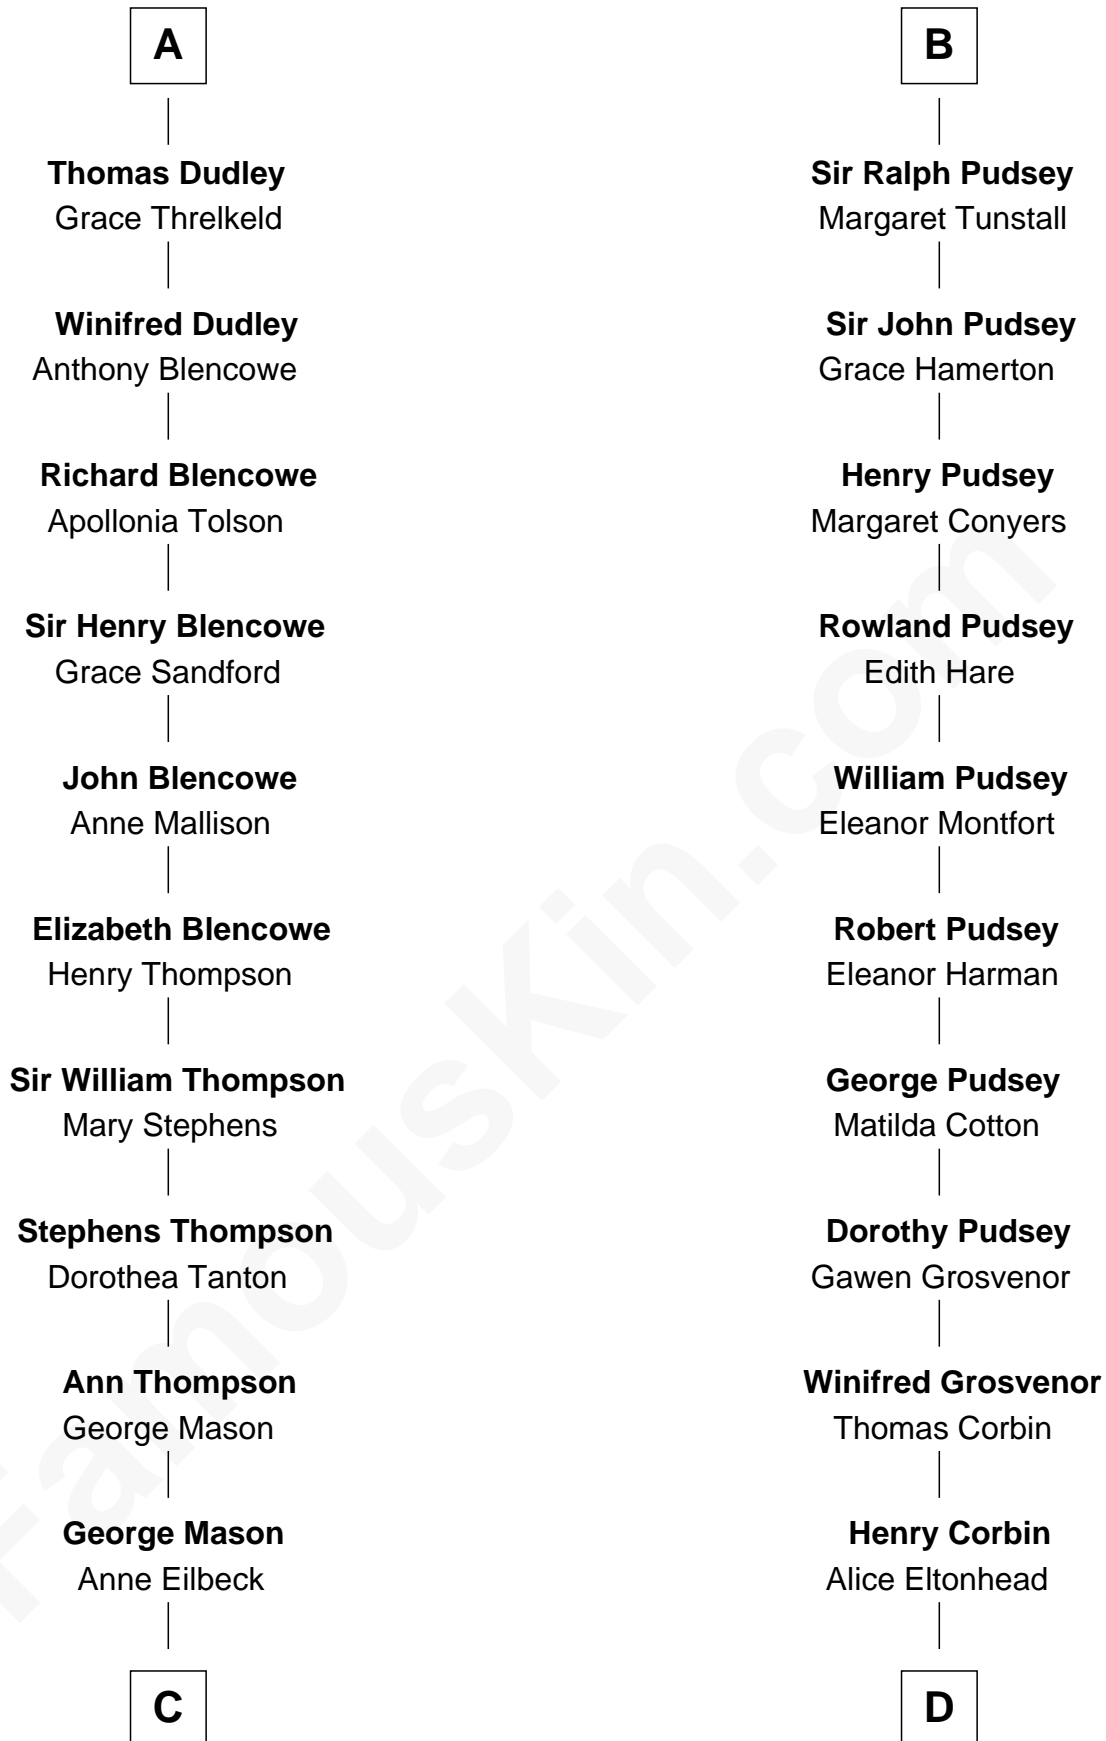

FamousKin.com

Relationship Chart of

Fitzhugh Lee

40th Governor of Virginia

19th cousin 2 times removed of

General Robert E. Lee

Confederate Army - U.S. Civil War

Sir Richard FitzRoy

Rose de Dover

Isabel de Dover
Sir Maurice de Berkeley

Sir Thomas de Berkeley
Joan de Ferrers

Sir Maurice de Berkeley
Eve la Zouche

Thomas de Berkeley
Katherine de Clyvedon

Sir John Berkeley
Elizabeth Betteshorne

Elizabeth Berkeley
Sir John Sutton

Sir Edmund Sutton
Matilda Clifford

A

Sir Richard de Dover
Maud of Angus

Isabel of Dover
David Strathbogie

John Strathbogie
Marjory of Mar

David Strathbogie
Joan Comyn

Sir Aymer de Atholl
Mary - - - - -

Isabel de Atholl
Sir Ralph Eure

Margaret Eure
Sir John Pudsey

B

C

Gen. John Mason
Anne Maria Murray

Anna Maria Mason
Sydney Smith Lee

Fitzhugh Lee
40th Governor of Virginia

D