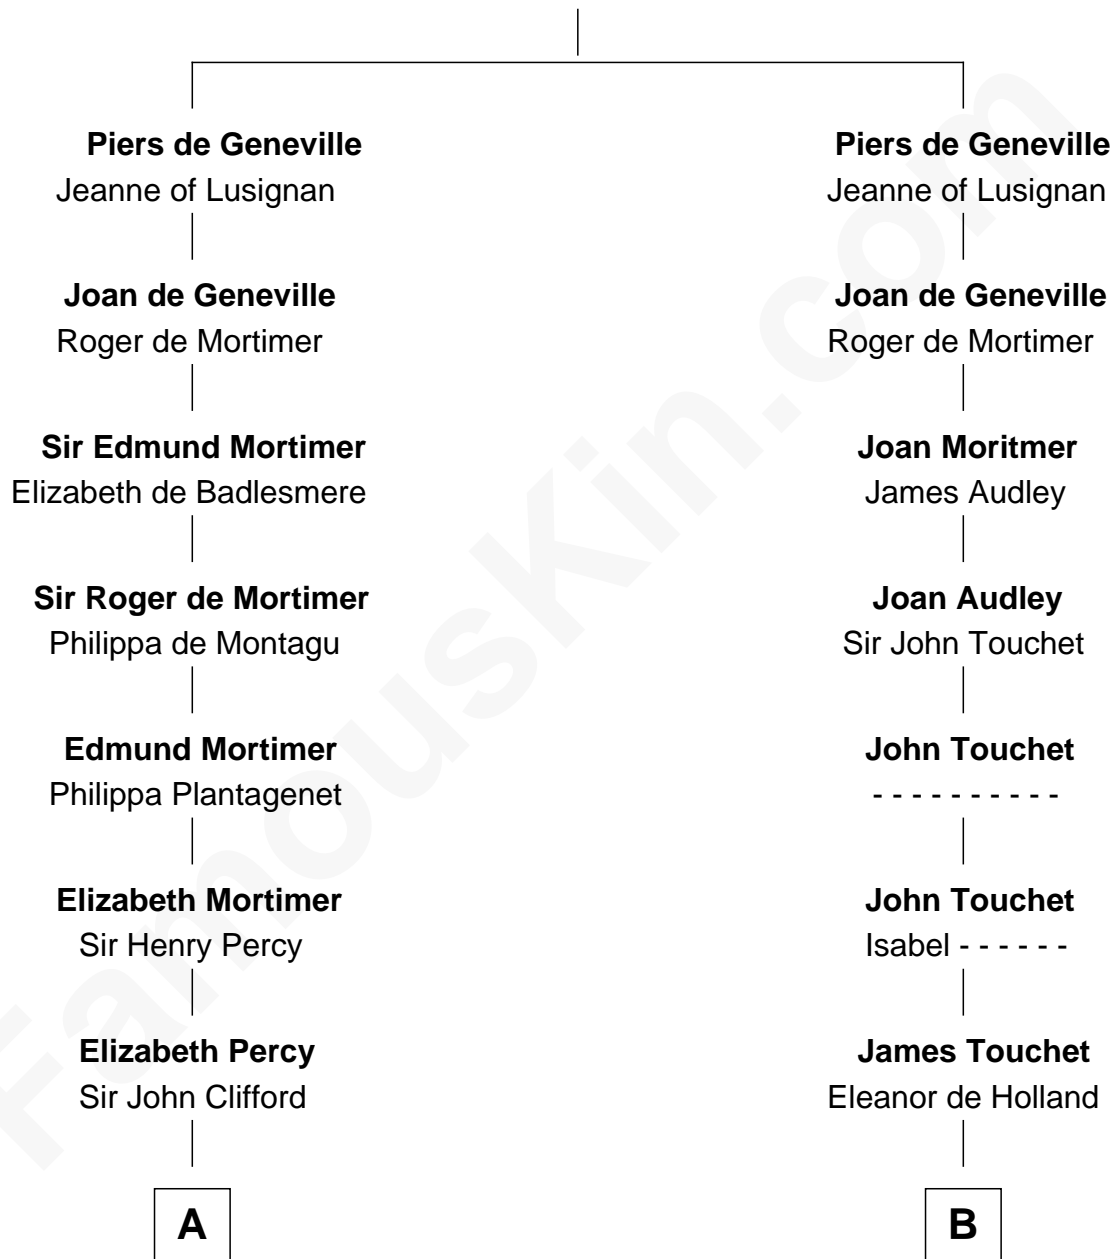

FamousKin.com

Relationship Chart of

Fitzhugh Lee

40th Governor of Virginia

21st cousin of

General Robert E. Lee

Confederate Army - U.S. Civil War

Geoffrey de Geneville

C

Ann Thompson

George Mason

George Mason

Anne Eilbeck

Gen. John Mason

Anne Maria Murray

Anna Maria Mason

Sydney Smith Lee

Fitzhugh Lee

40th Governor of Virginia

D

Elizabeth Randolph

Richard Bland

Mary Bland

Henry Lee