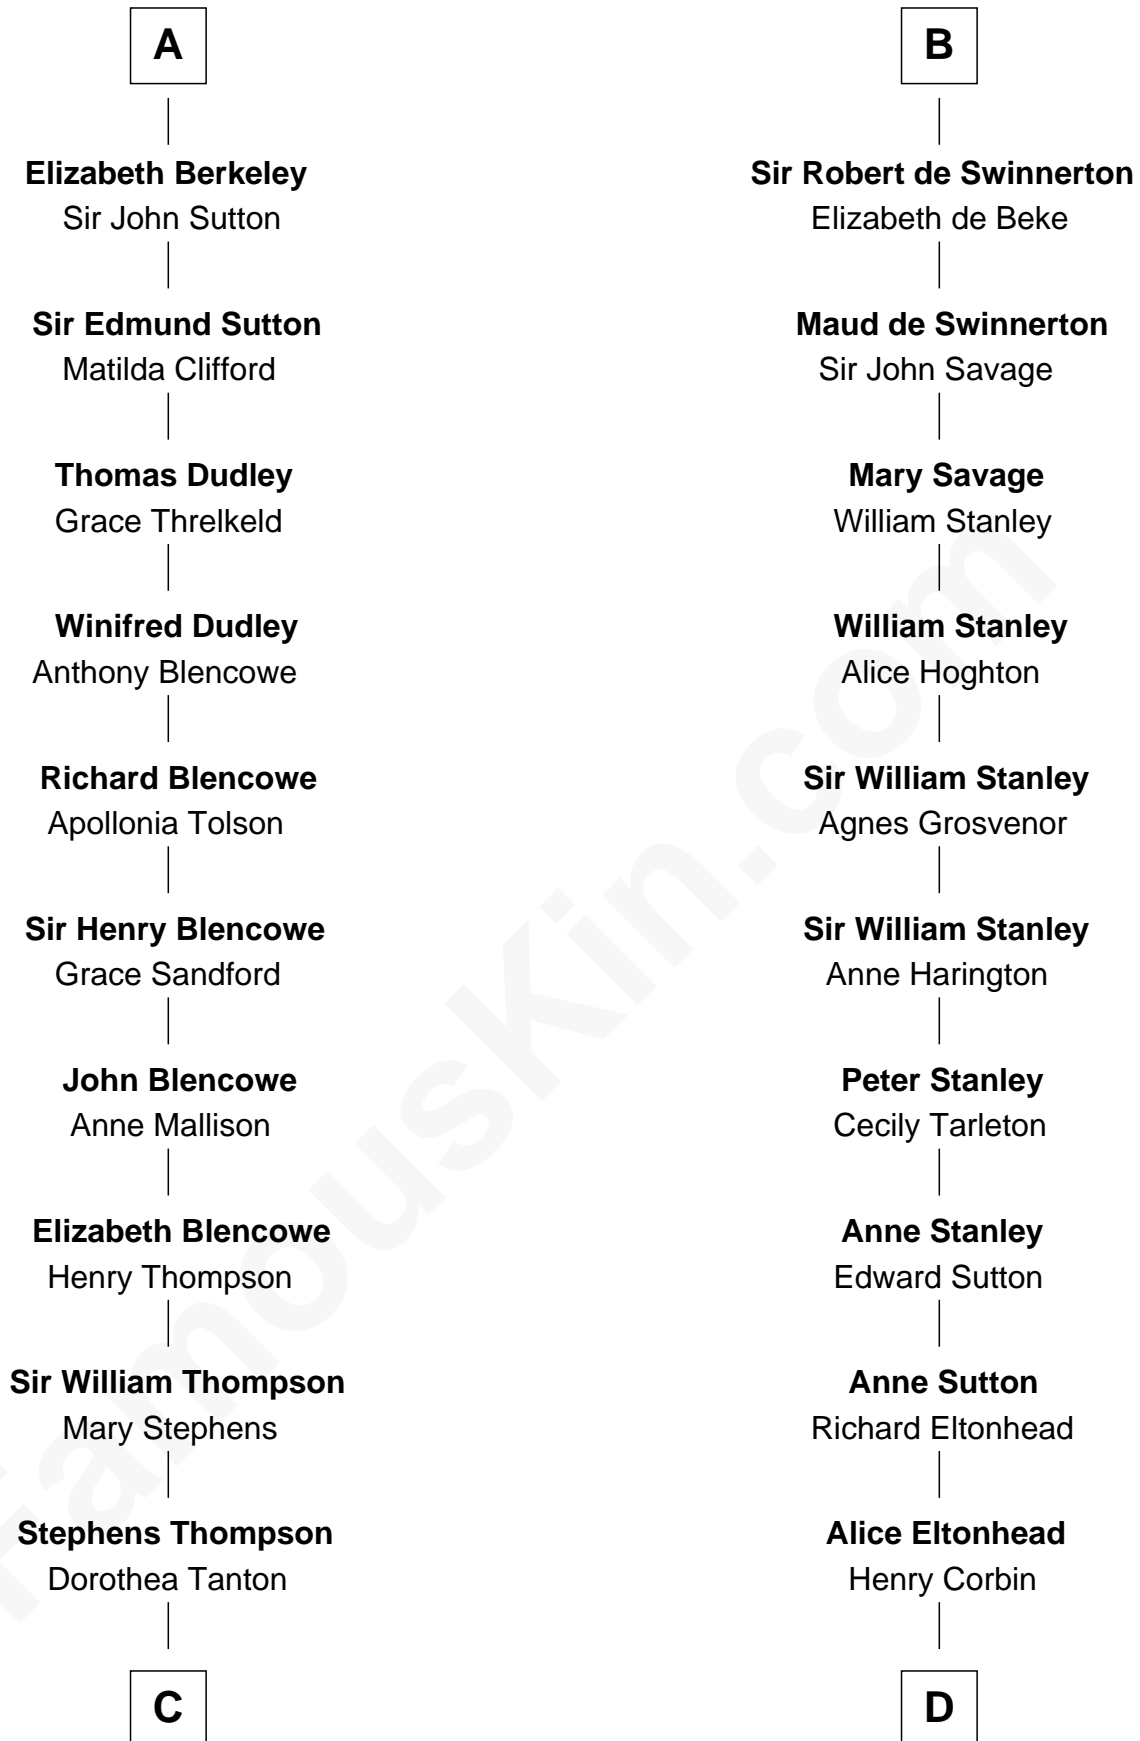

FamousKin.com

Relationship Chart of

Fitzhugh Lee

40th Governor of Virginia

21st cousin of

General Robert E. Lee

Confederate Army - U.S. Civil War

Roland of Galloway

Helena de Morville

C

Ann Thompson

George Mason

George Mason

Anne Eilbeck

Gen. John Mason

Anne Maria Murray

Anna Maria Mason

Sydney Smith Lee

Fitzhugh Lee

40th Governor of Virginia

D

Laetitia Corbin

Richard Lee

Henry Lee