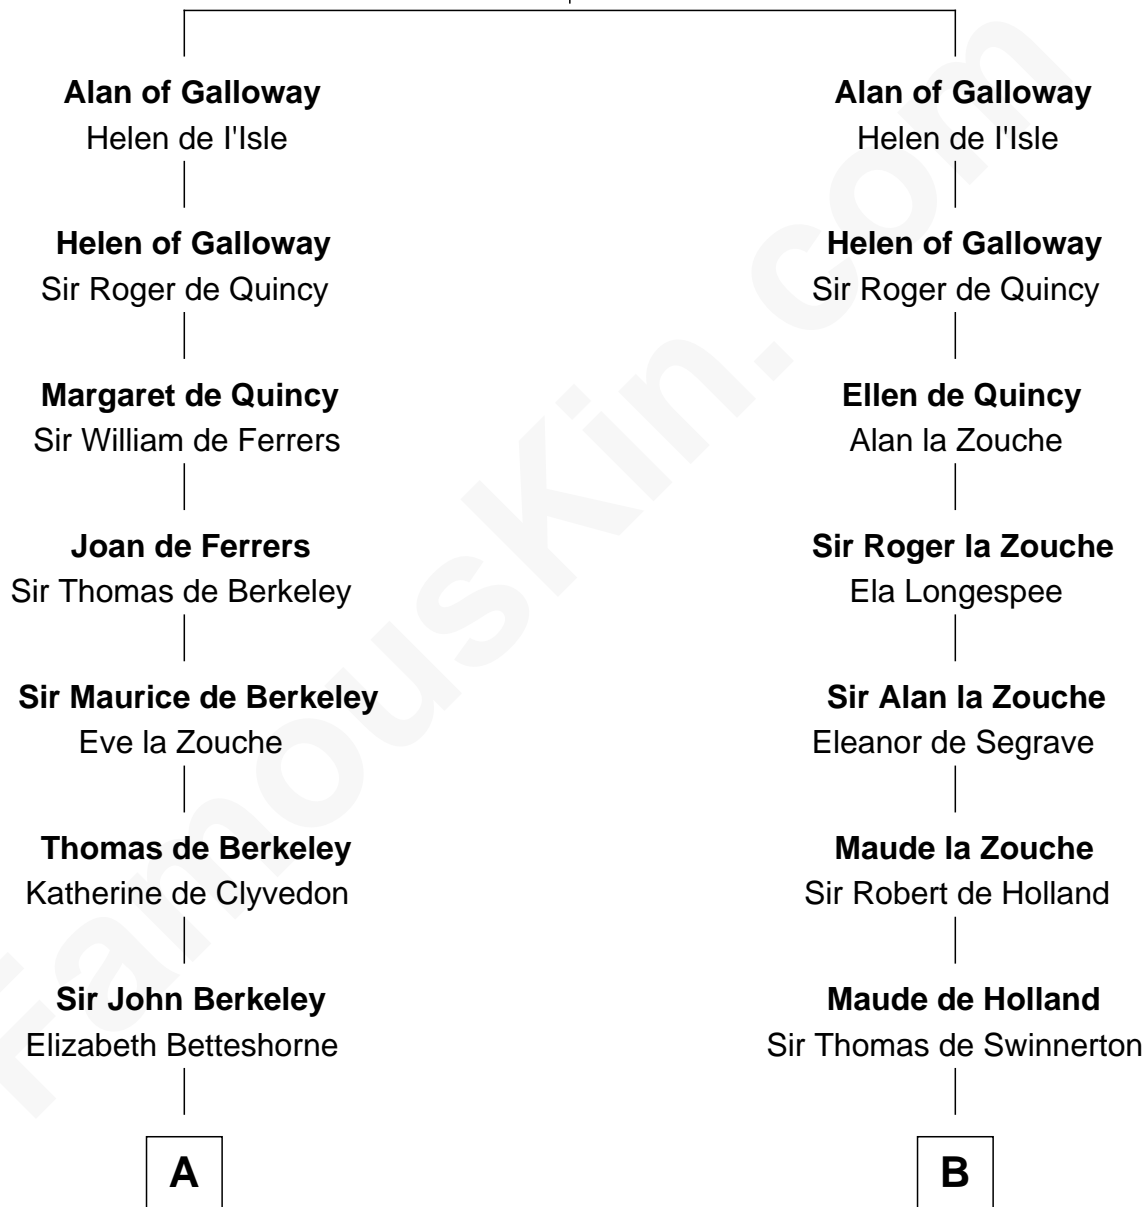

FamousKin.com

Relationship Chart of

Fitzhugh Lee

40th Governor of Virginia

21st cousin of

General Robert E. Lee

Confederate Army - U.S. Civil War

Roland of Galloway

Helena de Morville

C

Ann Thompson

George Mason

George Mason

Anne Eilbeck

Gen. John Mason

Anne Maria Murray

Anna Maria Mason

Sydney Smith Lee

Fitzhugh Lee

40th Governor of Virginia

D

Laetitia Corbin

Richard Lee

Henry Lee