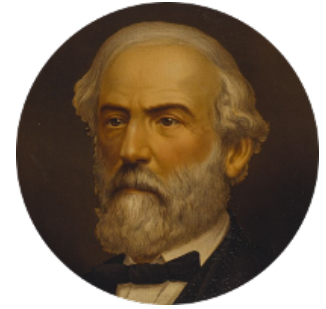

FamousKin.com

Relationship Chart of

Fitzhugh Lee

40th Governor of Virginia

21st cousin of

General Robert E. Lee

Confederate Army - U.S. Civil War

Reginald de l'Isle

Fonia of Moray

C

Ann Thompson

George Mason

George Mason

Anne Eilbeck

Gen. John Mason

Anne Maria Murray