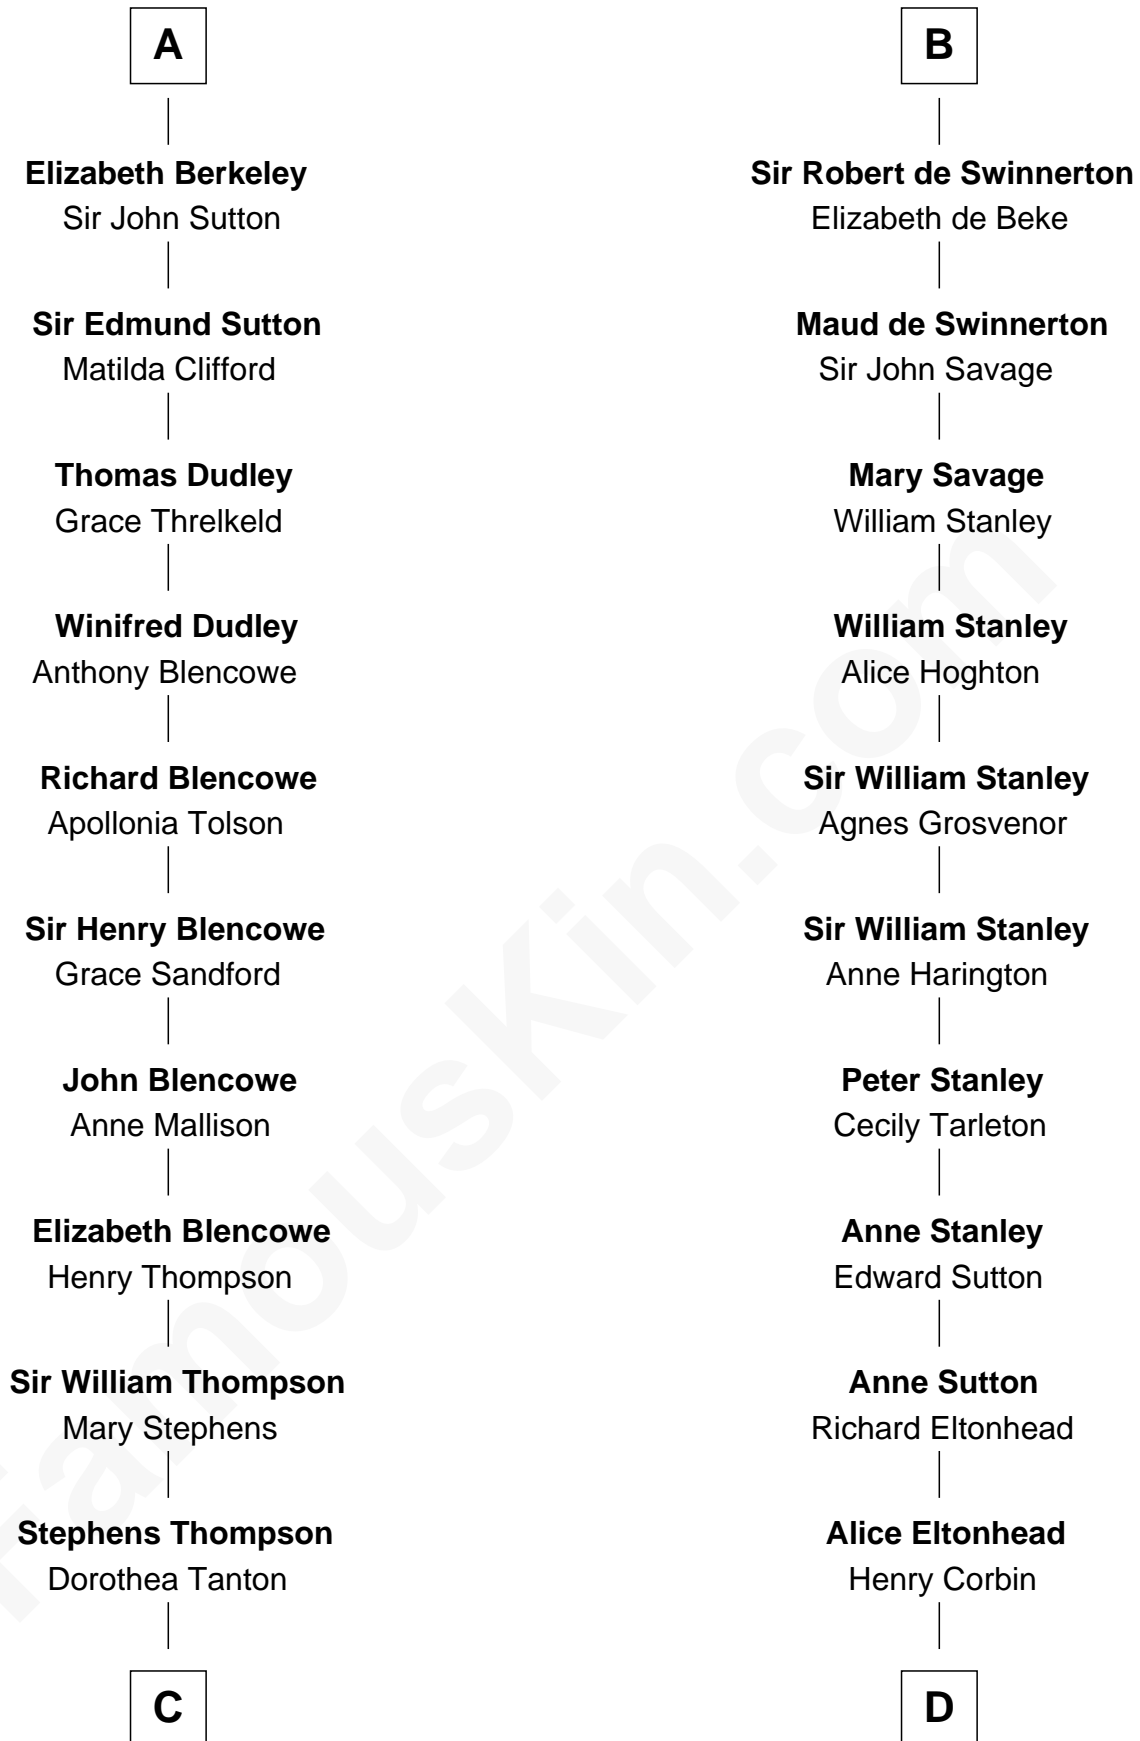

FamousKin.com

Relationship Chart of

Fitzhugh Lee

40th Governor of Virginia

21st cousin of

General Robert E. Lee

Confederate Army - U.S. Civil War

Reginald de l'Isle

Fonia of Moray

C

Ann Thompson

George Mason

George Mason

Anne Eilbeck

Gen. John Mason

Anne Maria Murray

Anna Maria Mason

Sydney Smith Lee

Fitzhugh Lee

40th Governor of Virginia

D

Laetitia Corbin

Richard Lee

Henry Lee