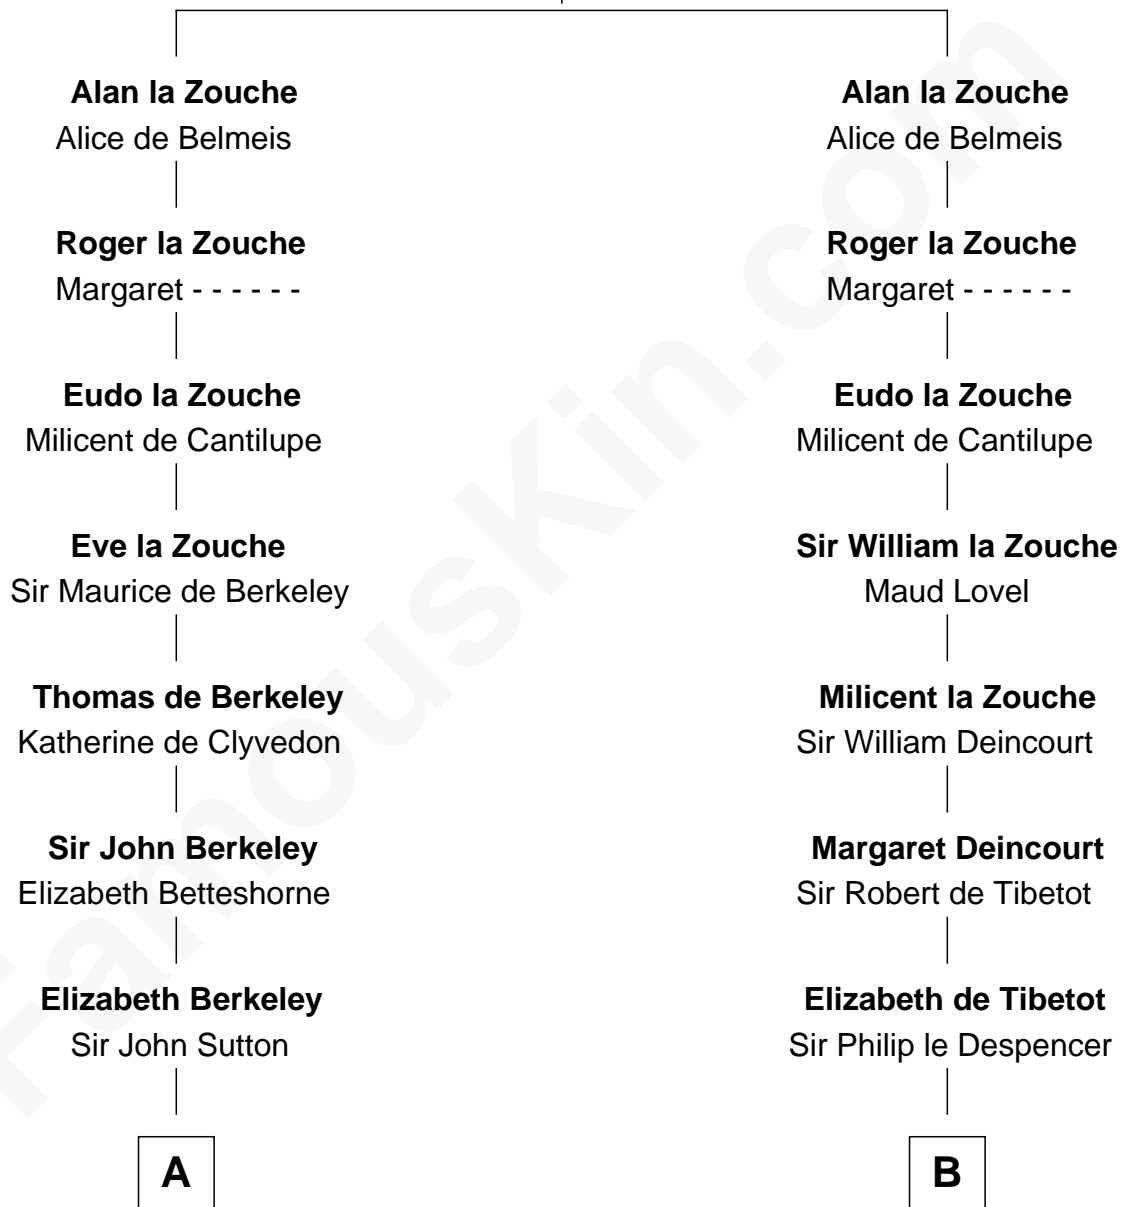

## Relationship Chart of

### Fitzhugh Lee

40th Governor of Virginia

20th cousin 1 time removed of

**General Robert E. Lee**

Confederate Army - U.S. Civil War

**Geoffrey of Porthoët**

Hawise - - - - -

**C**

**George Mason**

Anne Eilbeck

**Gen. John Mason**

Anne Maria Murray

**Anna Maria Mason**

Sydney Smith Lee

**Fitzhugh Lee**

*40th Governor of Virginia*