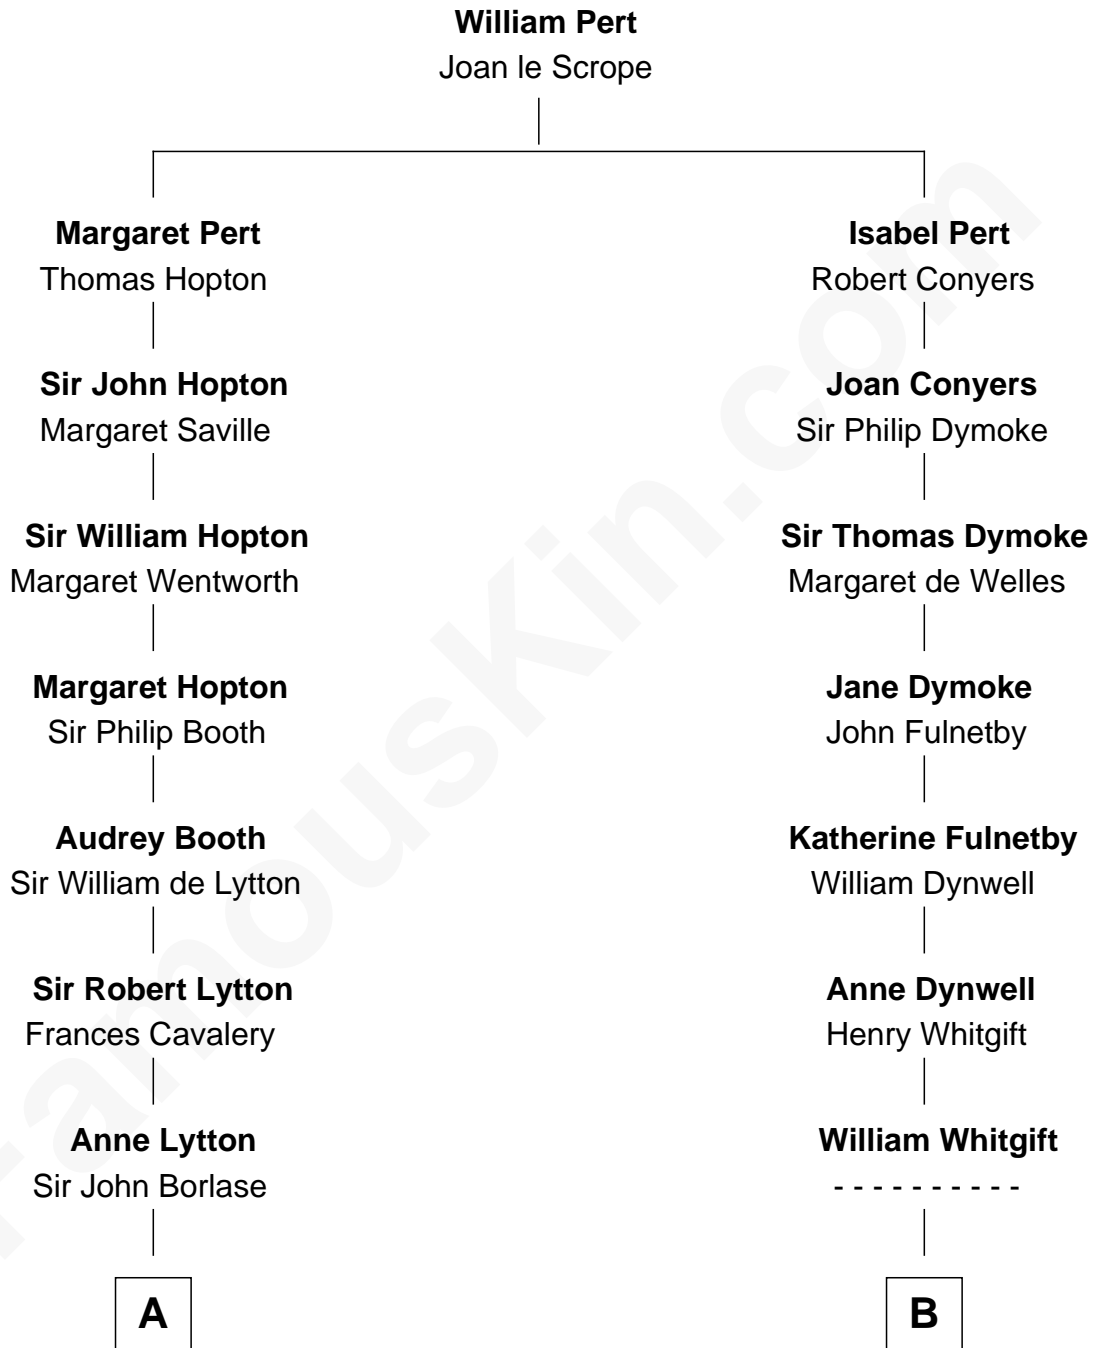

FamousKin.com

Relationship Chart of

Fitzhugh Lee

40th Governor of Virginia

16th cousin 3 times removed of

Linda Hamilton

TV and Movie Actress

C

Dr. Richard Huckstep Holt

Mildred Alberta Derby

Barbara Kyle Holt

Dr. Carroll Stanford Hamilton

Linda Hamilton

TV and Movie Actress

FamousKin.com