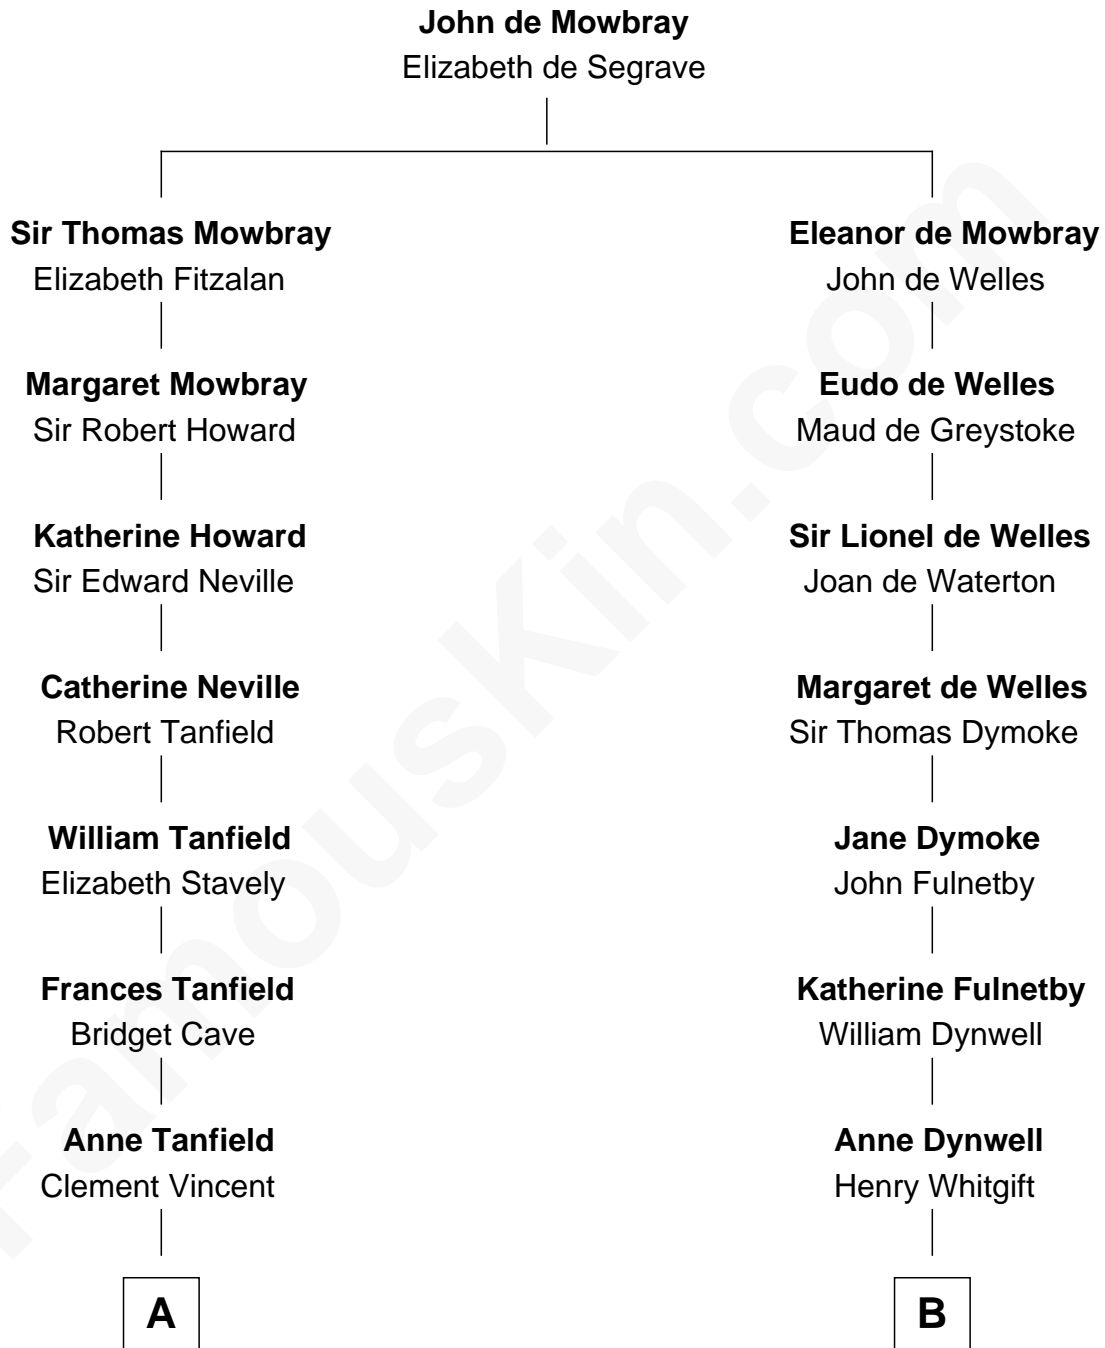

FamousKin.com

Relationship Chart of

Fitzhugh Lee

40th Governor of Virginia

16th cousin 4 times removed of

Linda Hamilton

TV and Movie Actress

C

Taylor Holt
Frances Kyle

Dr. Richard Huckstep Holt
Mildred Alberta Derby

Barbara Kyle Holt
Dr. Carroll Stanford Hamilton

Linda Hamilton
TV and Movie Actress