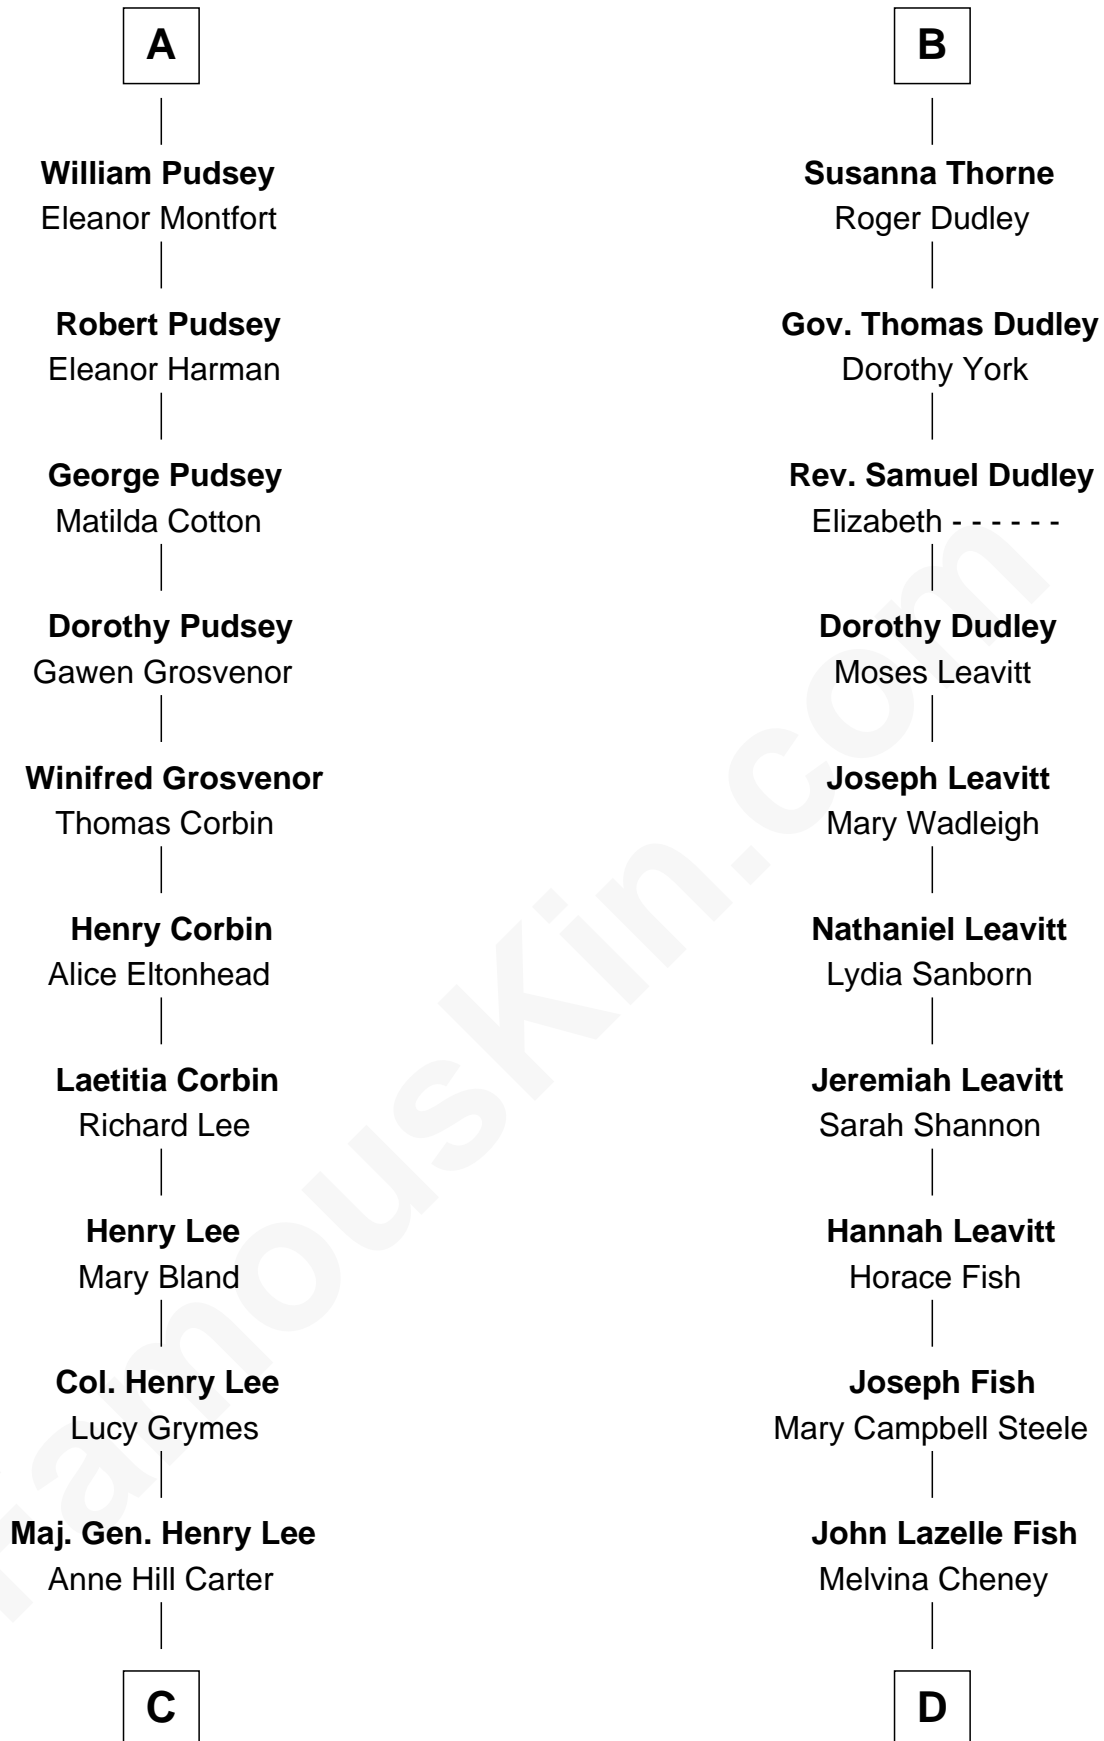

### Fitzhugh Lee

40th Governor of Virginia

18th cousin 2 times removed of

**Keri Russell**

TV and Movie Actress

**Sir John Grey**

Avice Marmion

**Sir Robert Grey**  
Lora de St. Quintin

**Elizabeth Grey**  
Henry FitzHugh

**Eleanor Fitzhugh**  
Sir Thomas Tunstall

**Margaret Tunstall**  
Sir Ralph Pudsey

**Sir John Pudsey**  
Grace Hamerton

**Henry Pudsey**  
Margaret Conyers

**Rowland Pudsey**  
Edith Hare

**A**

**Maud Grey**

Sir Thomas Harcourt

**Sir Thomas Harcourt**  
Jane Fraunceys

**Sir Richard Harcourt**  
Edith St. Clair

**Alice Harcourt**  
William Bessiles

**Elizabeth Bessiles**  
Richard Fettiplace

**Anne Fettiplace**  
Edward Purefoy

**Mary Purefoy**  
Thomas Thorne

**B**

**C**

**Sydney Smith Lee**  
Anna Maria Mason

**Fitzhugh Lee**  
*40th Governor of Virginia*

**D**

**Karl Joseph Fish**  
Mary Emma McNeil

**Emma Inez Fish**  
Kermit Sylvester Stephens