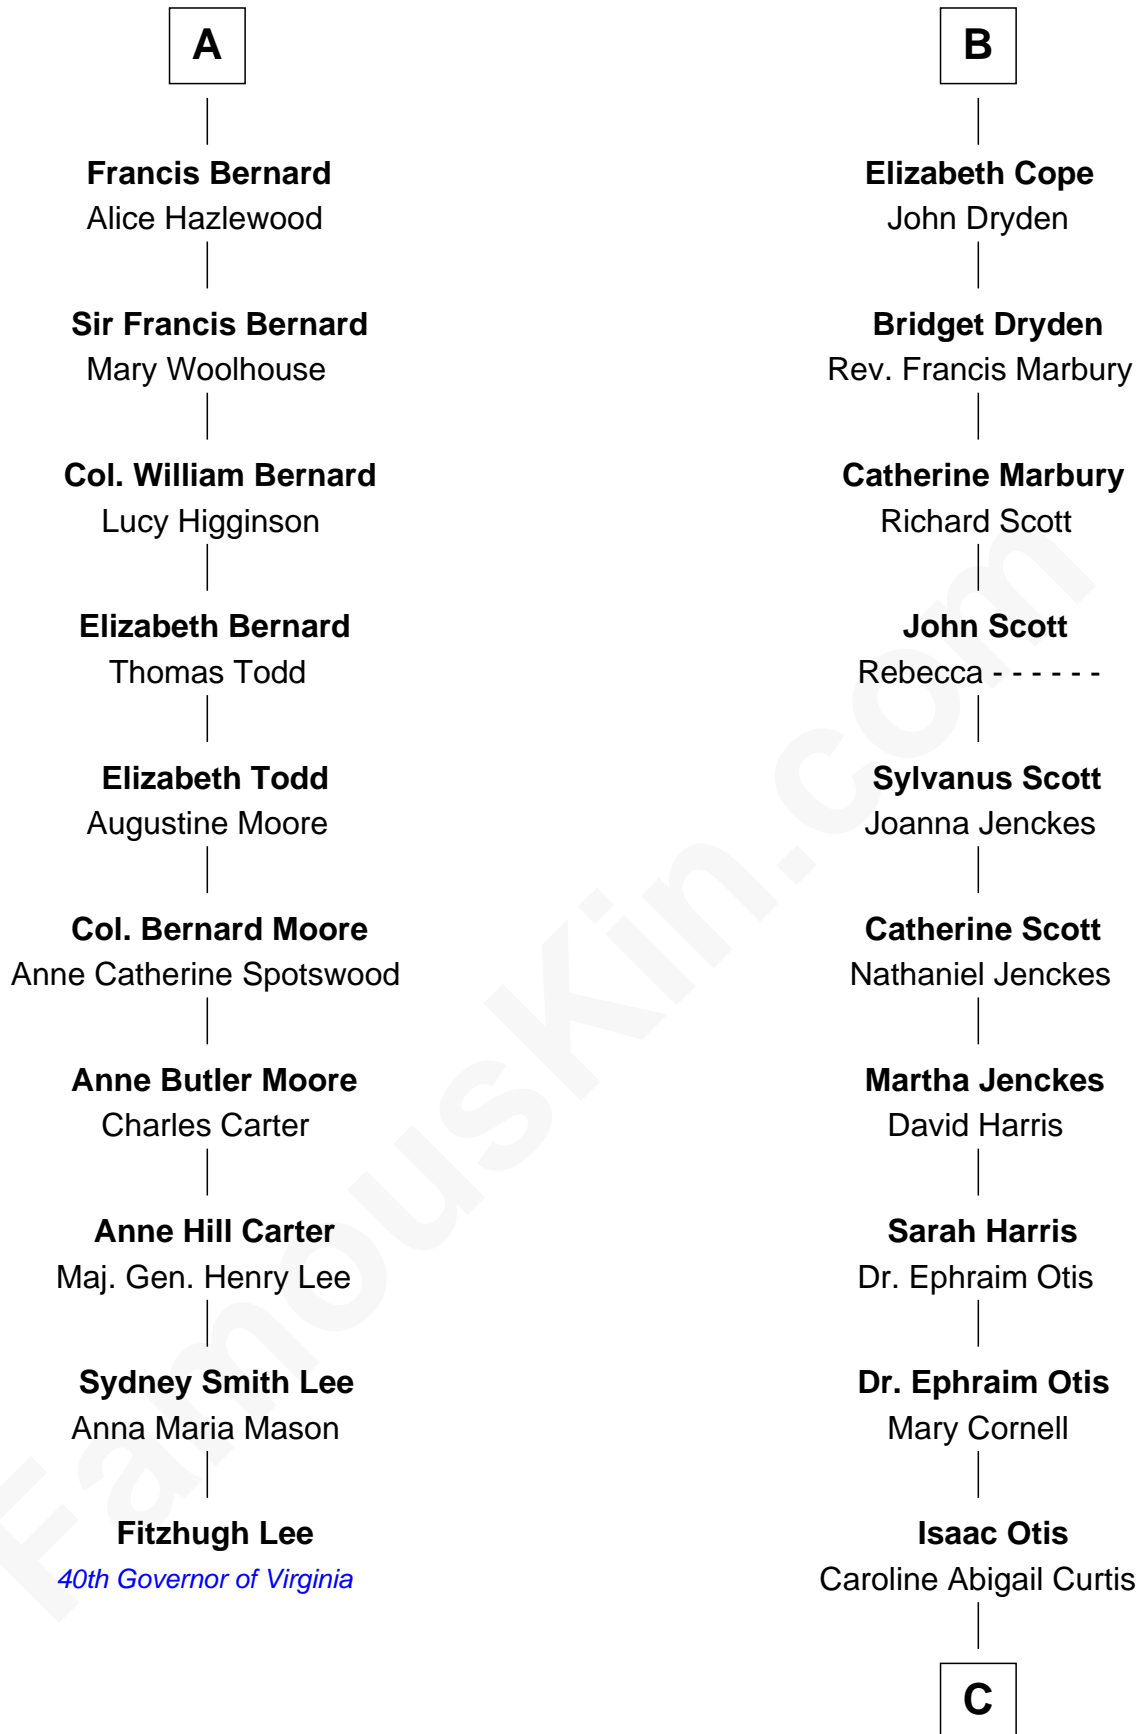

FamousKin.com

Relationship Chart of

Fitzhugh Lee

40th Governor of Virginia

16th cousin 3 times removed of

Amelia Earhart

Aviation Pioneer

Margaret de Audley

Ralph de Stafford

C

Alfred Gideon Otis
Amelia Josephine Harres

Amelia Otis
Edwin Stanton Earhart

Amelia Earhart
Aviation Pioneer

FamousKin.com