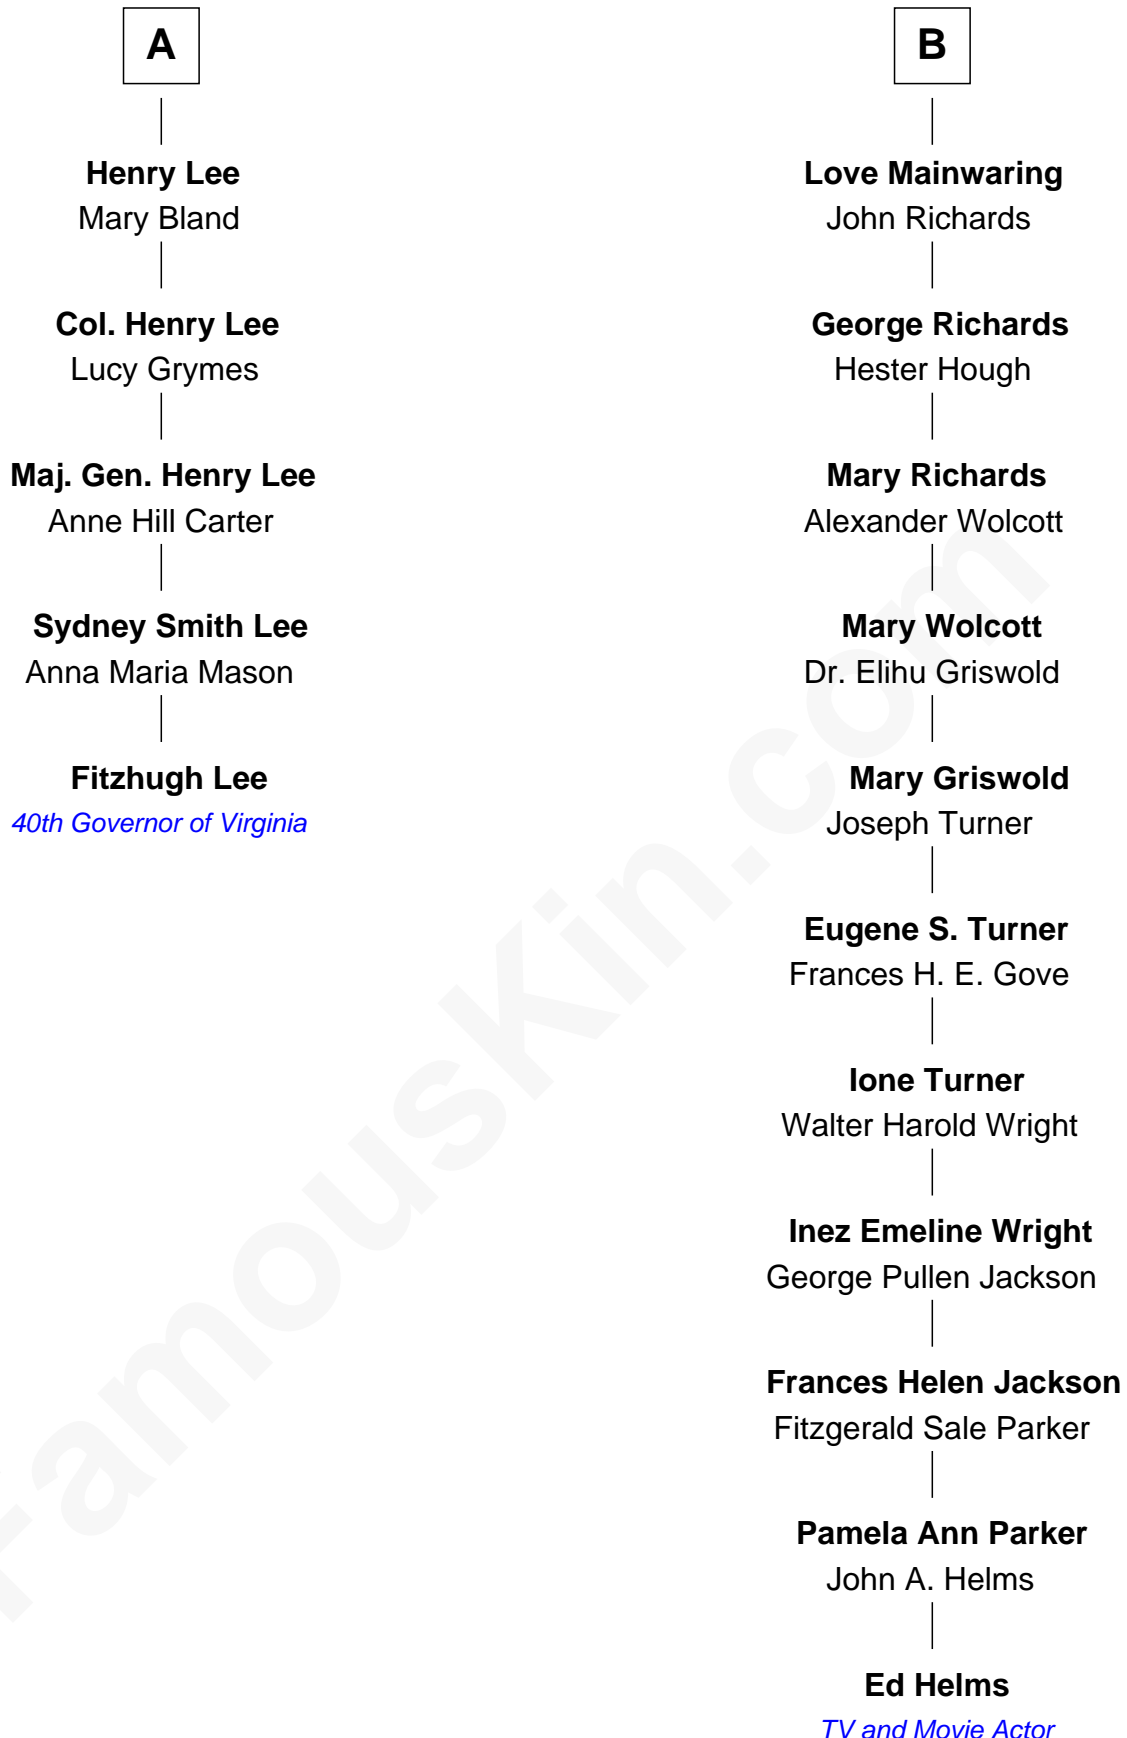

## Relationship Chart of

### Fitzhugh Lee

40th Governor of Virginia

11th cousin 6 times removed of

**Ed Helms**

TV and Movie Actor

**Sir John Savage**

Katherine Stanley

Ed Helms photo by [Shana Fagan](#) (CC BY 3.0)