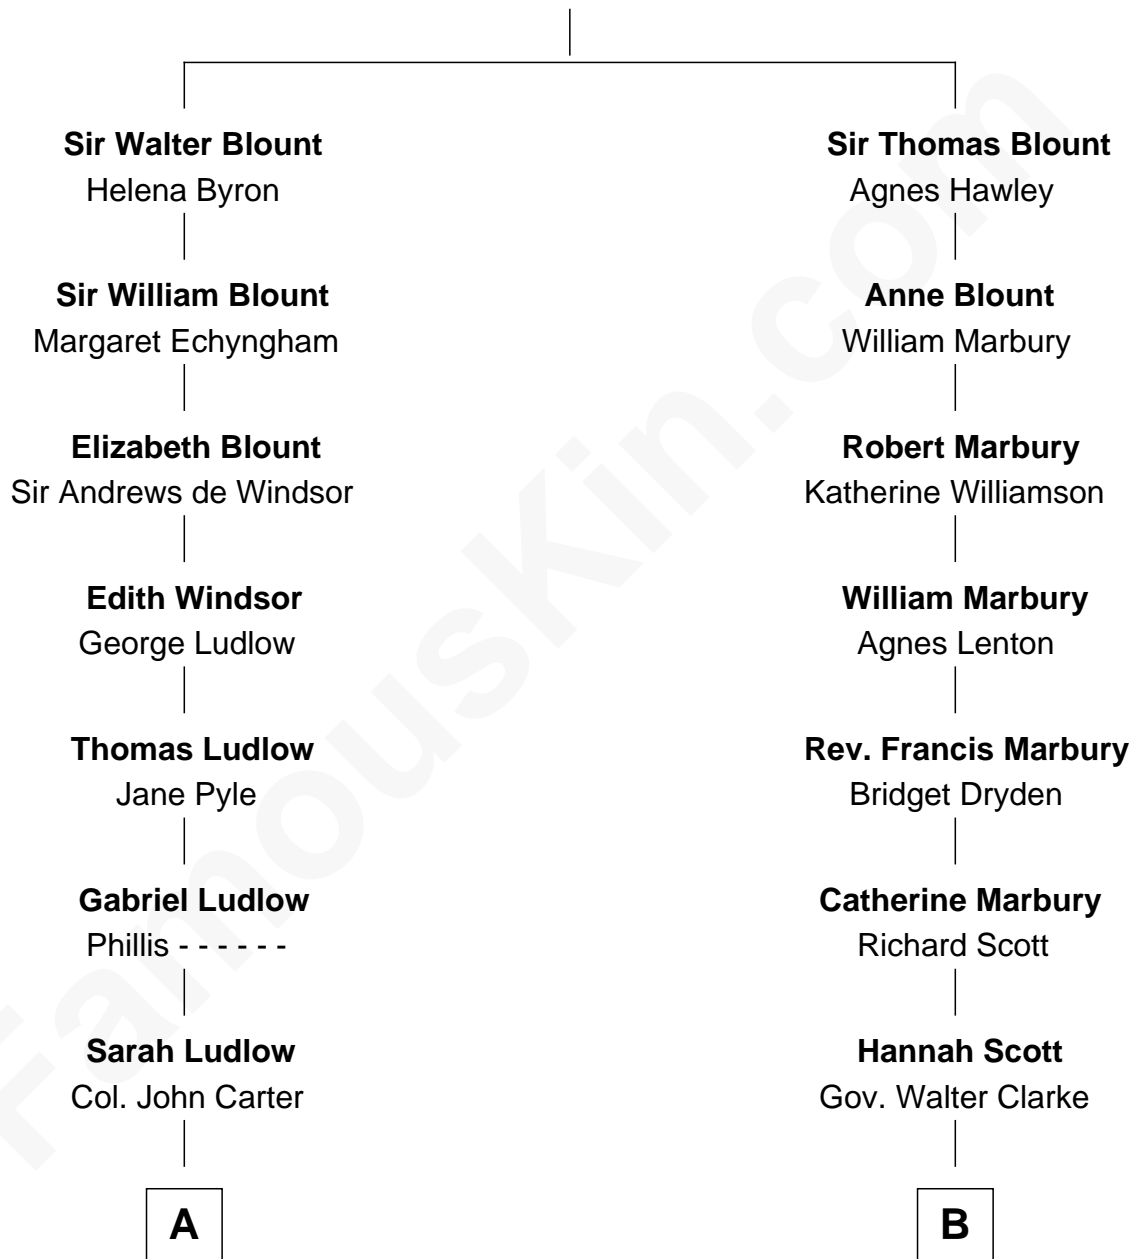

# FamousKin.com Relationship Chart of

**Fitzhugh Lee**

40th Governor of Virginia

12th cousin of

**Joseph Wharton**

Founder of the Wharton School of Business

**Sir Thomas Blount**

Margaret de Gresley

**A**

**Col. Robert Carter**

Judith Armistead

**John Carter**

Elizabeth Hill

**Charles Carter**

Anne Butler Moore

**Anne Hill Carter**

Maj. Gen. Henry Lee

**Sydney Smith Lee**

Anna Maria Mason

**Fitzhugh Lee**

*40th Governor of Virginia*

**B**

**Hannah Clarke**

Thomas Rodman