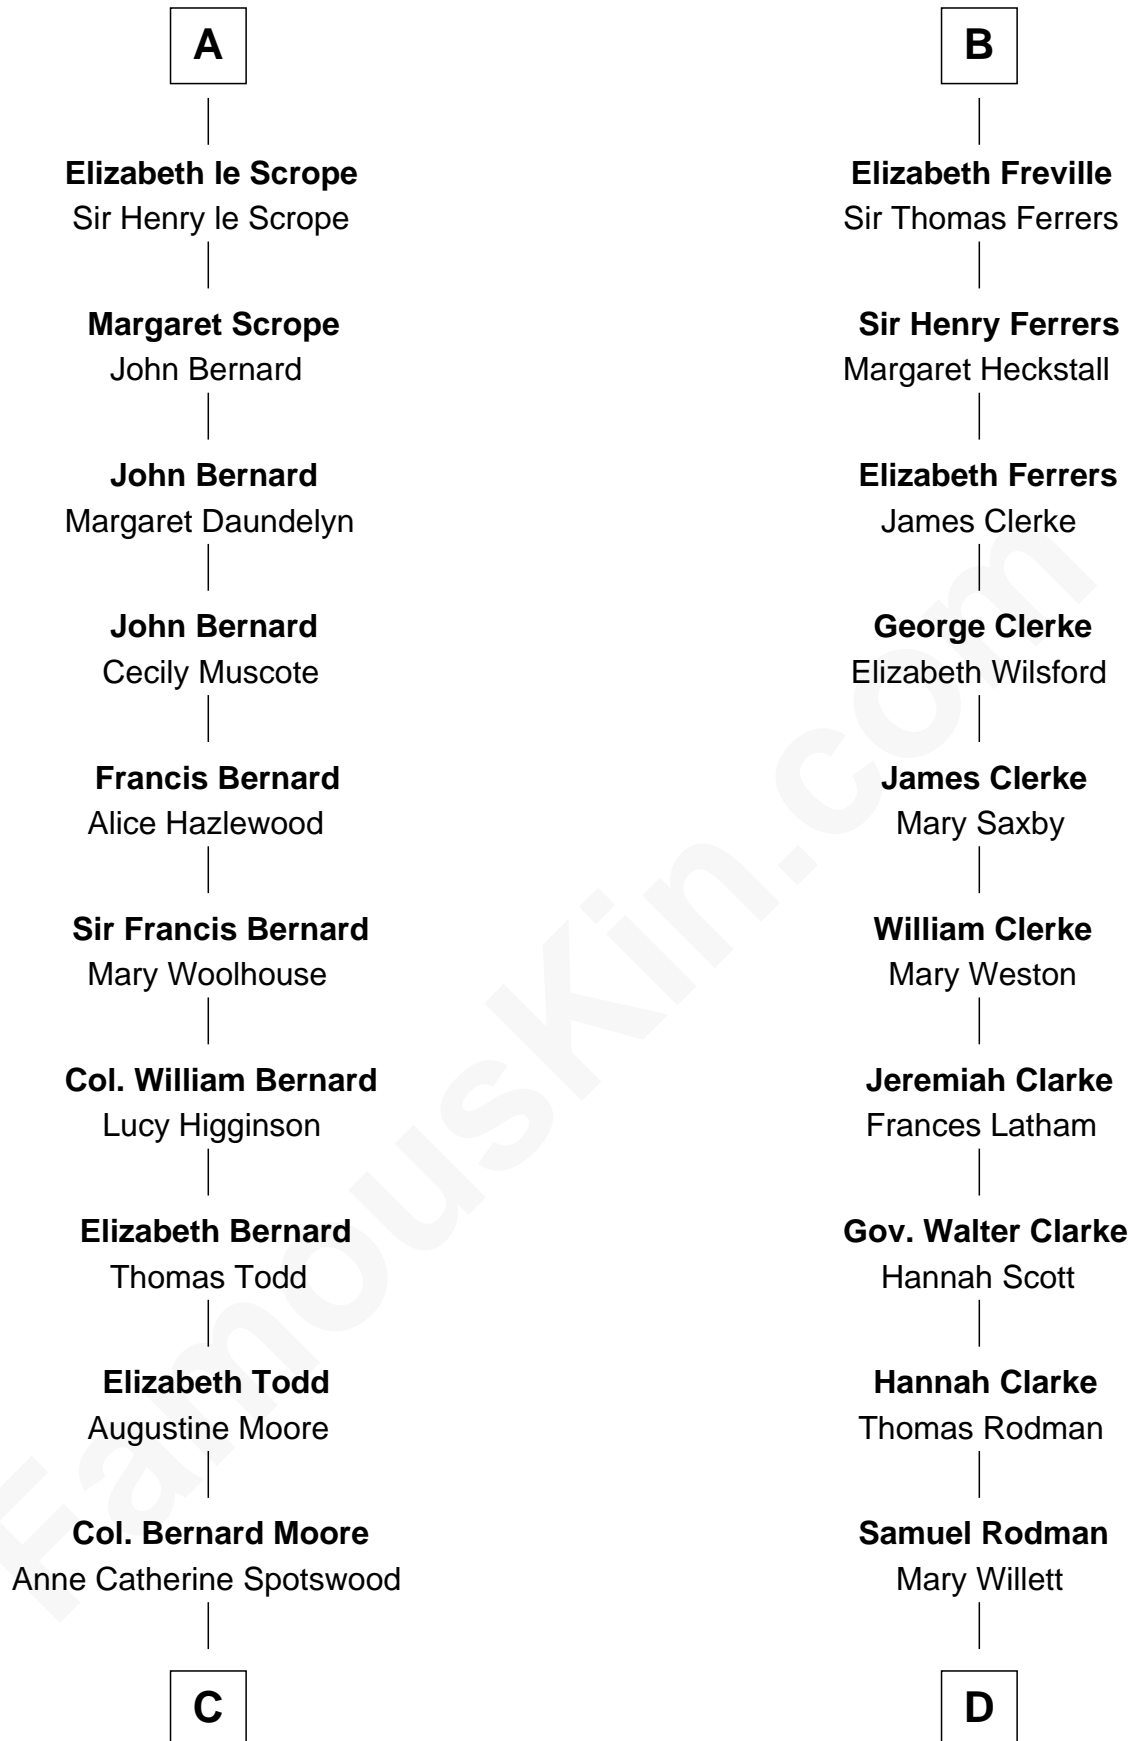

# FamousKin.com Relationship Chart of

**Fitzhugh Lee**

40th Governor of Virginia

20th cousin of

**Joseph Wharton**

Founder of the Wharton School of Business

**C**

**Anne Butler Moore**

Charles Carter

**Anne Hill Carter**

Maj. Gen. Henry Lee

**Sydney Smith Lee**

Anna Maria Mason

**Fitzhugh Lee**

*40th Governor of Virginia*

**D**

**Thomas Rodman**

Mary Borden

**Hannah Rodman**

Samuel Rowland Fisher

**Deborah Fisher**

William Wharton

**Joseph Wharton**

*Founder, Wharton School of Business*