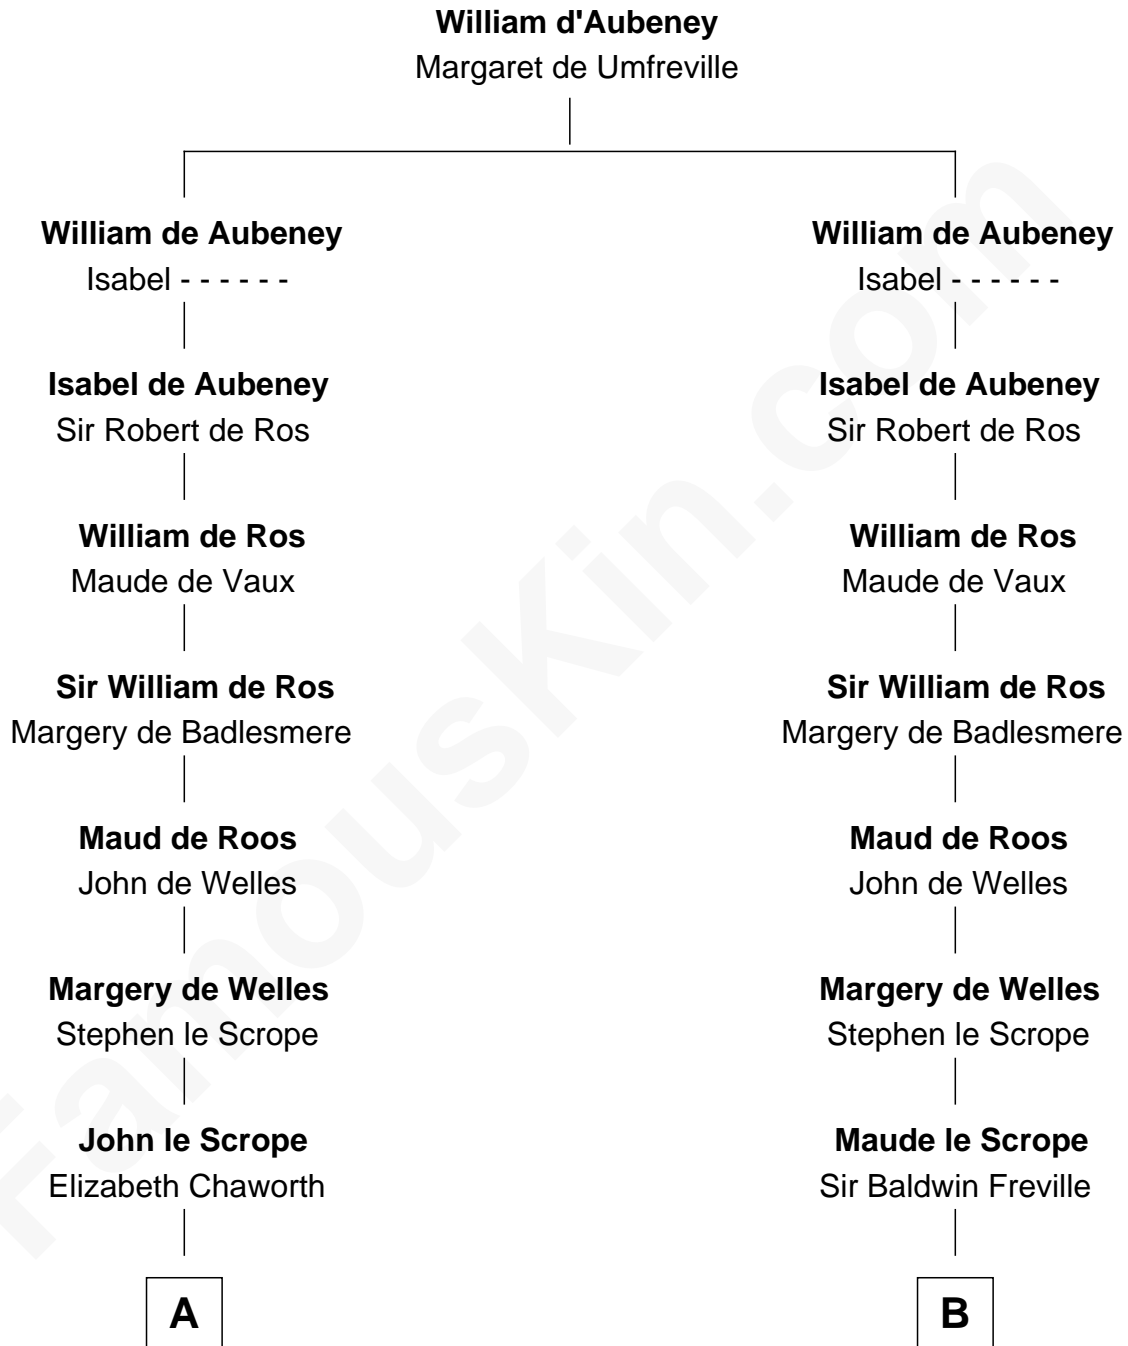

# FamousKin.com Relationship Chart of

**Fitzhugh Lee**

40th Governor of Virginia

20th cousin of

**Joseph Wharton**

Founder of the Wharton School of Business

**C**

**Anne Butler Moore**

Charles Carter

**Anne Hill Carter**

Maj. Gen. Henry Lee

**Sydney Smith Lee**

Anna Maria Mason

**Fitzhugh Lee**

*40th Governor of Virginia*

**D**

**Thomas Rodman**

Mary Borden

**Hannah Rodman**

Samuel Rowland Fisher

**Deborah Fisher**

William Wharton

**Joseph Wharton**

*Founder, Wharton School of Business*