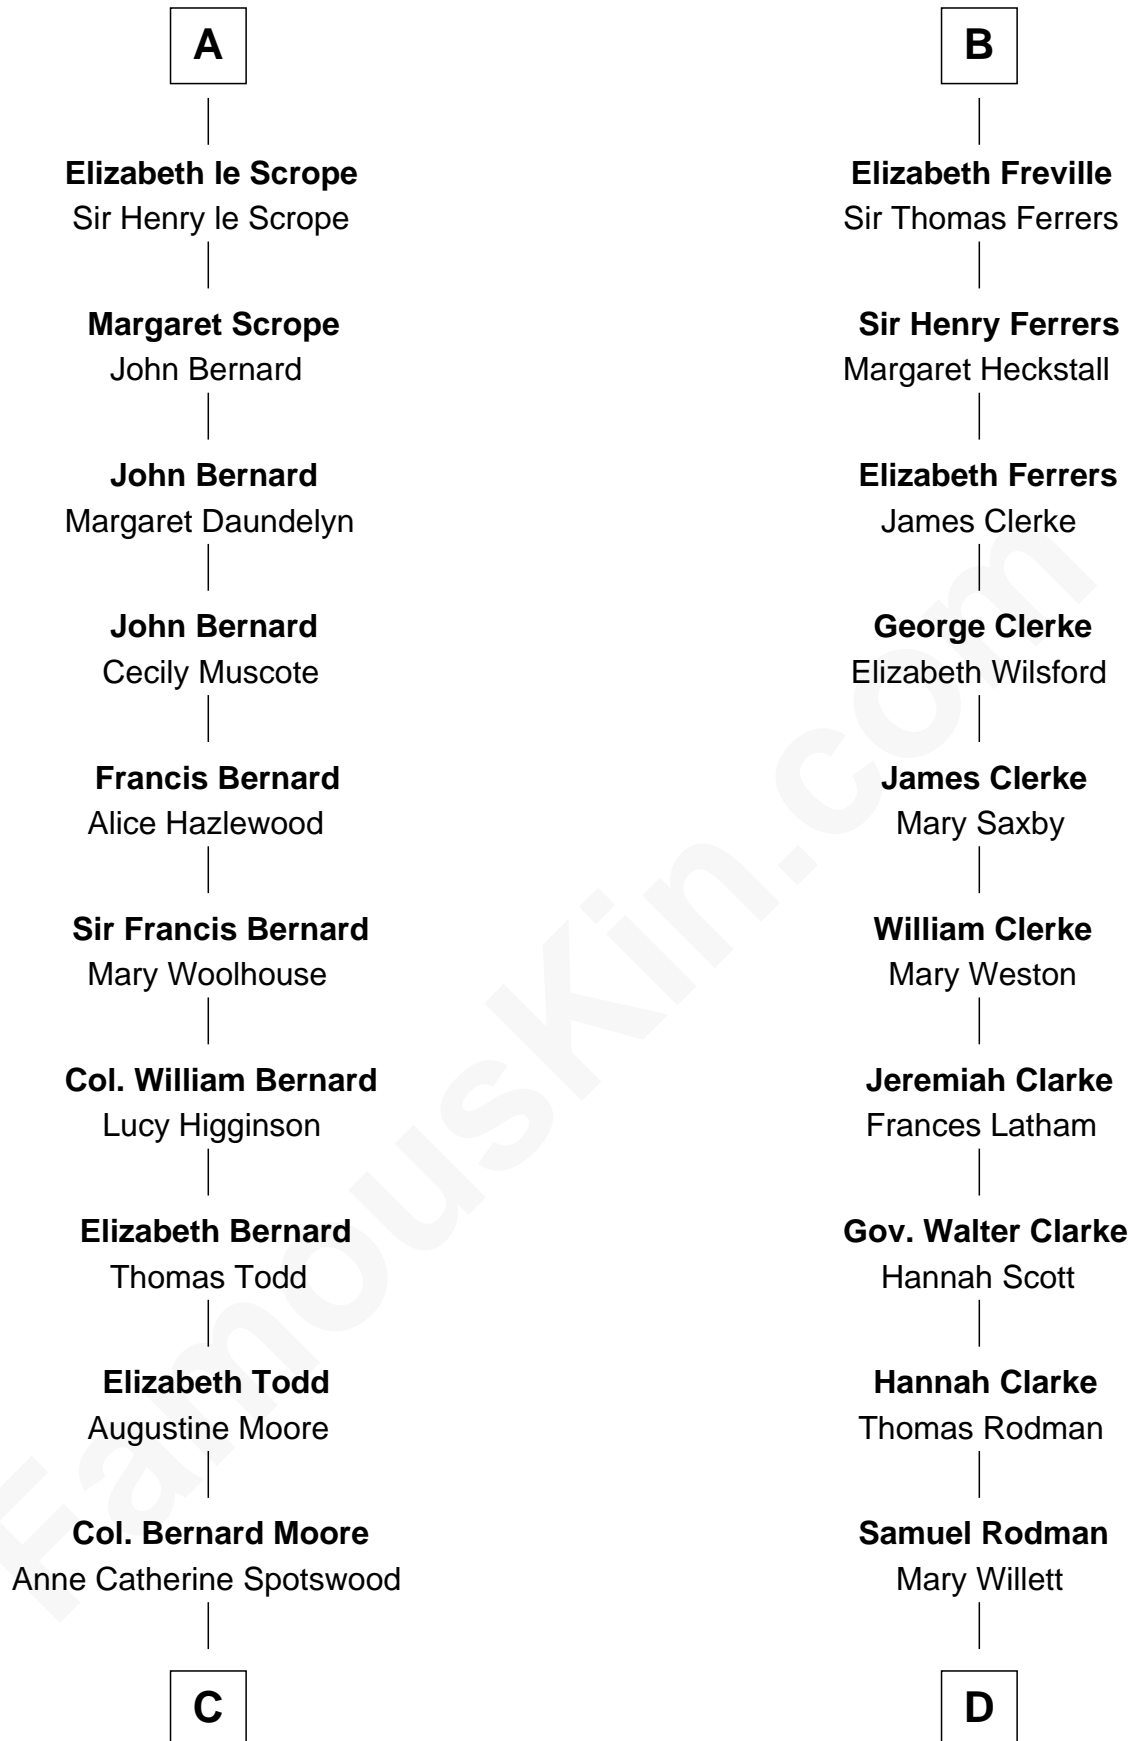

# FamousKin.com Relationship Chart of

**Fitzhugh Lee**

40th Governor of Virginia

20th cousin of

**Joseph Wharton**

Founder of the Wharton School of Business

**Reginald FitzPiers**

**C**

**Anne Butler Moore**

Charles Carter

**Anne Hill Carter**

Maj. Gen. Henry Lee

**Sydney Smith Lee**

Anna Maria Mason

**Fitzhugh Lee**

*40th Governor of Virginia*

**D**

**Thomas Rodman**

Mary Borden

**Hannah Rodman**

Samuel Rowland Fisher

**Deborah Fisher**

William Wharton

**Joseph Wharton**