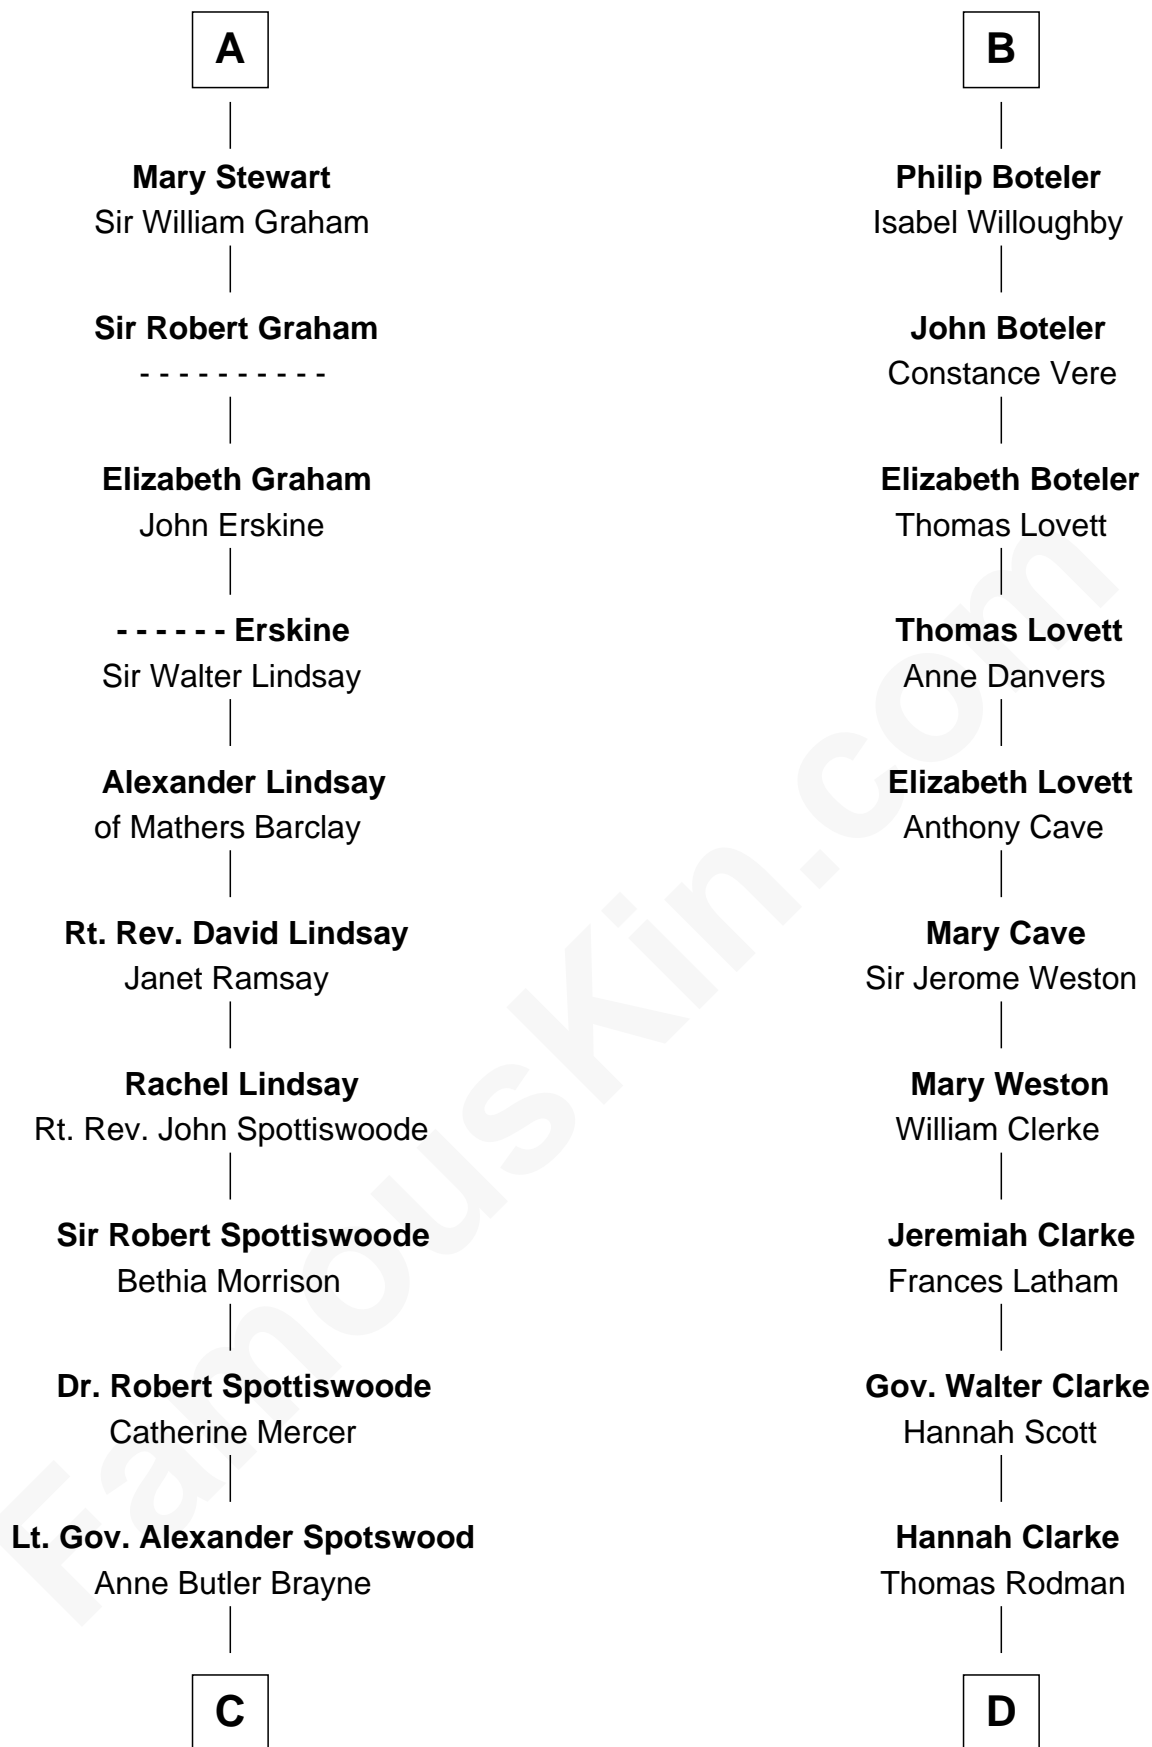

FamousKin.com Relationship Chart of

Fitzhugh Lee

40th Governor of Virginia

21st cousin of

Joseph Wharton

Founder of the Wharton School of Business

David of Huntingdon

Maud of Chester

C

Anne Catherine Spotswood

Col. Bernard Moore

Anne Butler Moore

Charles Carter

Anne Hill Carter

Maj. Gen. Henry Lee

Sydney Smith Lee

Anna Maria Mason

Fitzhugh Lee

40th Governor of Virginia

D

Samuel Rodman

Mary Willett

Thomas Rodman

Mary Borden