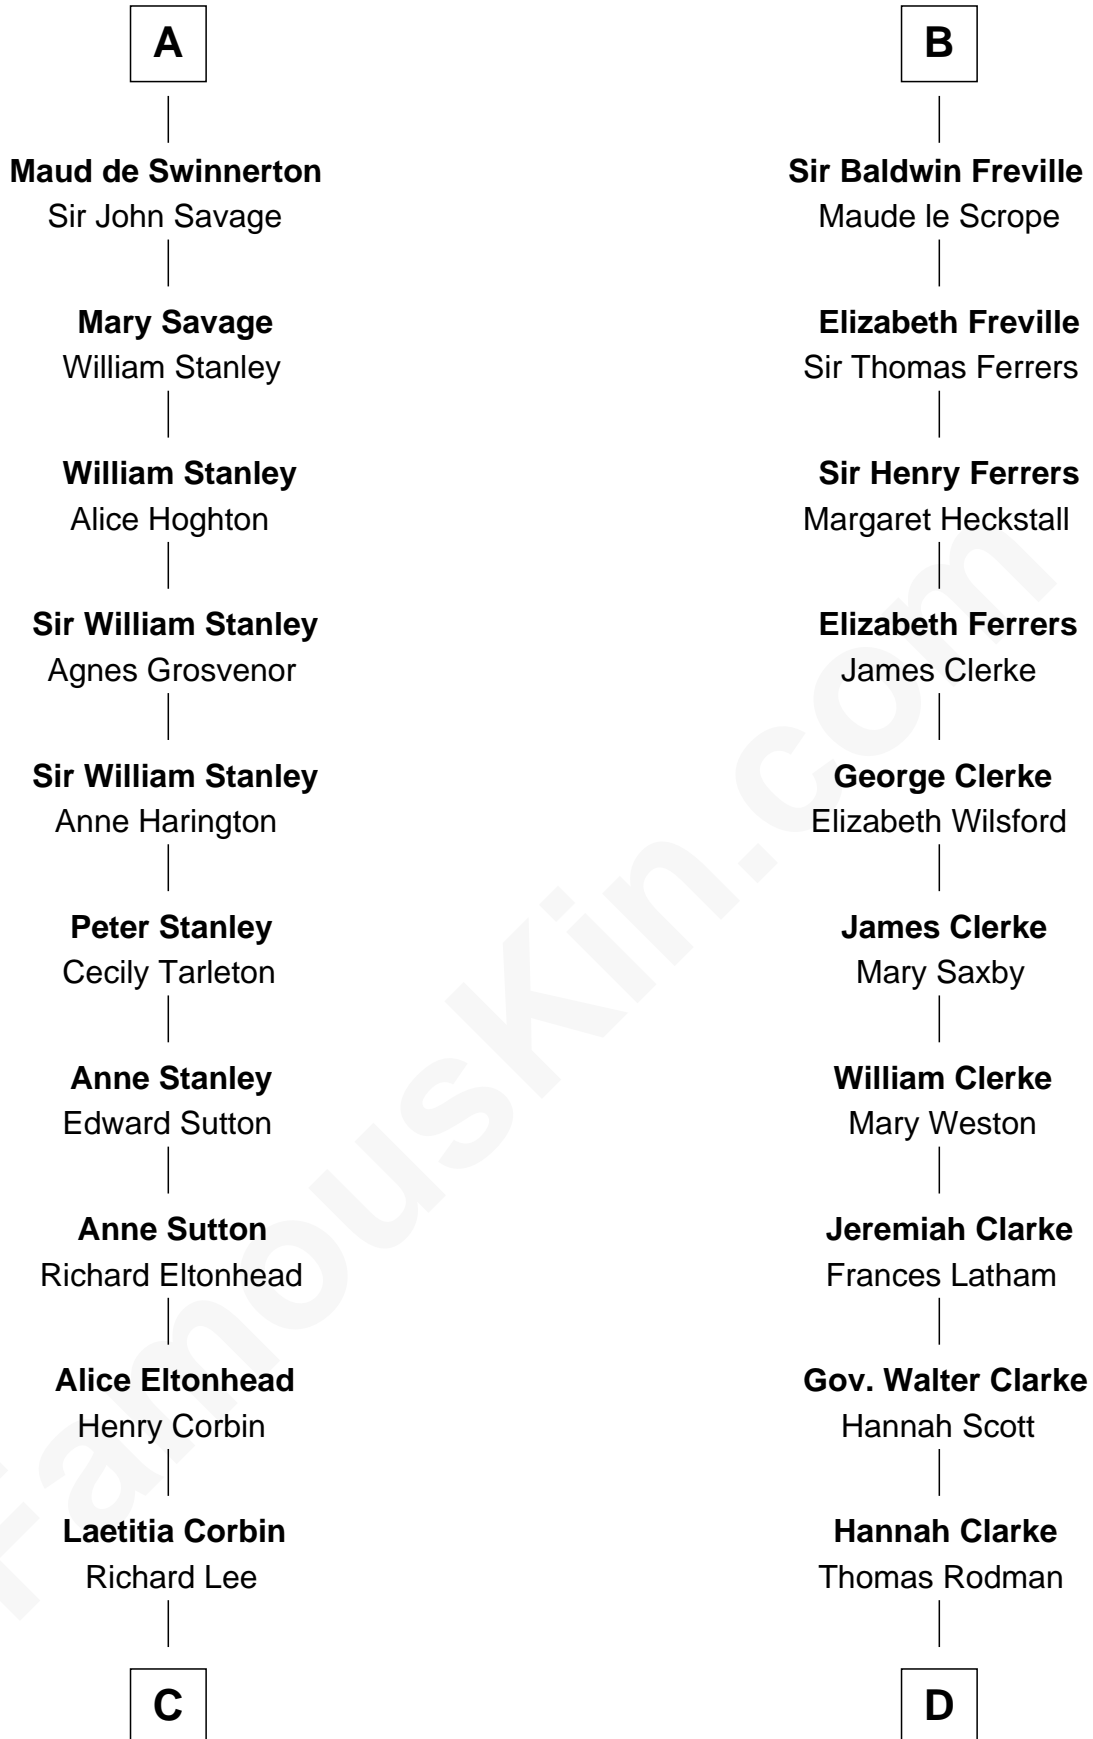

FamousKin.com Relationship Chart of

Fitzhugh Lee

40th Governor of Virginia

21st cousin of

Joseph Wharton

Founder of the Wharton School of Business

William FitzPatrick

Eleonore de Vitre

C

Henry Lee
Mary Bland

Col. Henry Lee
Lucy Grymes

Maj. Gen. Henry Lee
Anne Hill Carter

Sydney Smith Lee
Anna Maria Mason

Fitzhugh Lee
40th Governor of Virginia

D

Samuel Rodman
Mary Willett

Thomas Rodman
Mary Borden

Hannah Rodman
Samuel Rowland Fisher

Deborah Fisher
William Wharton

Joseph Wharton
Founder, Wharton School of Business