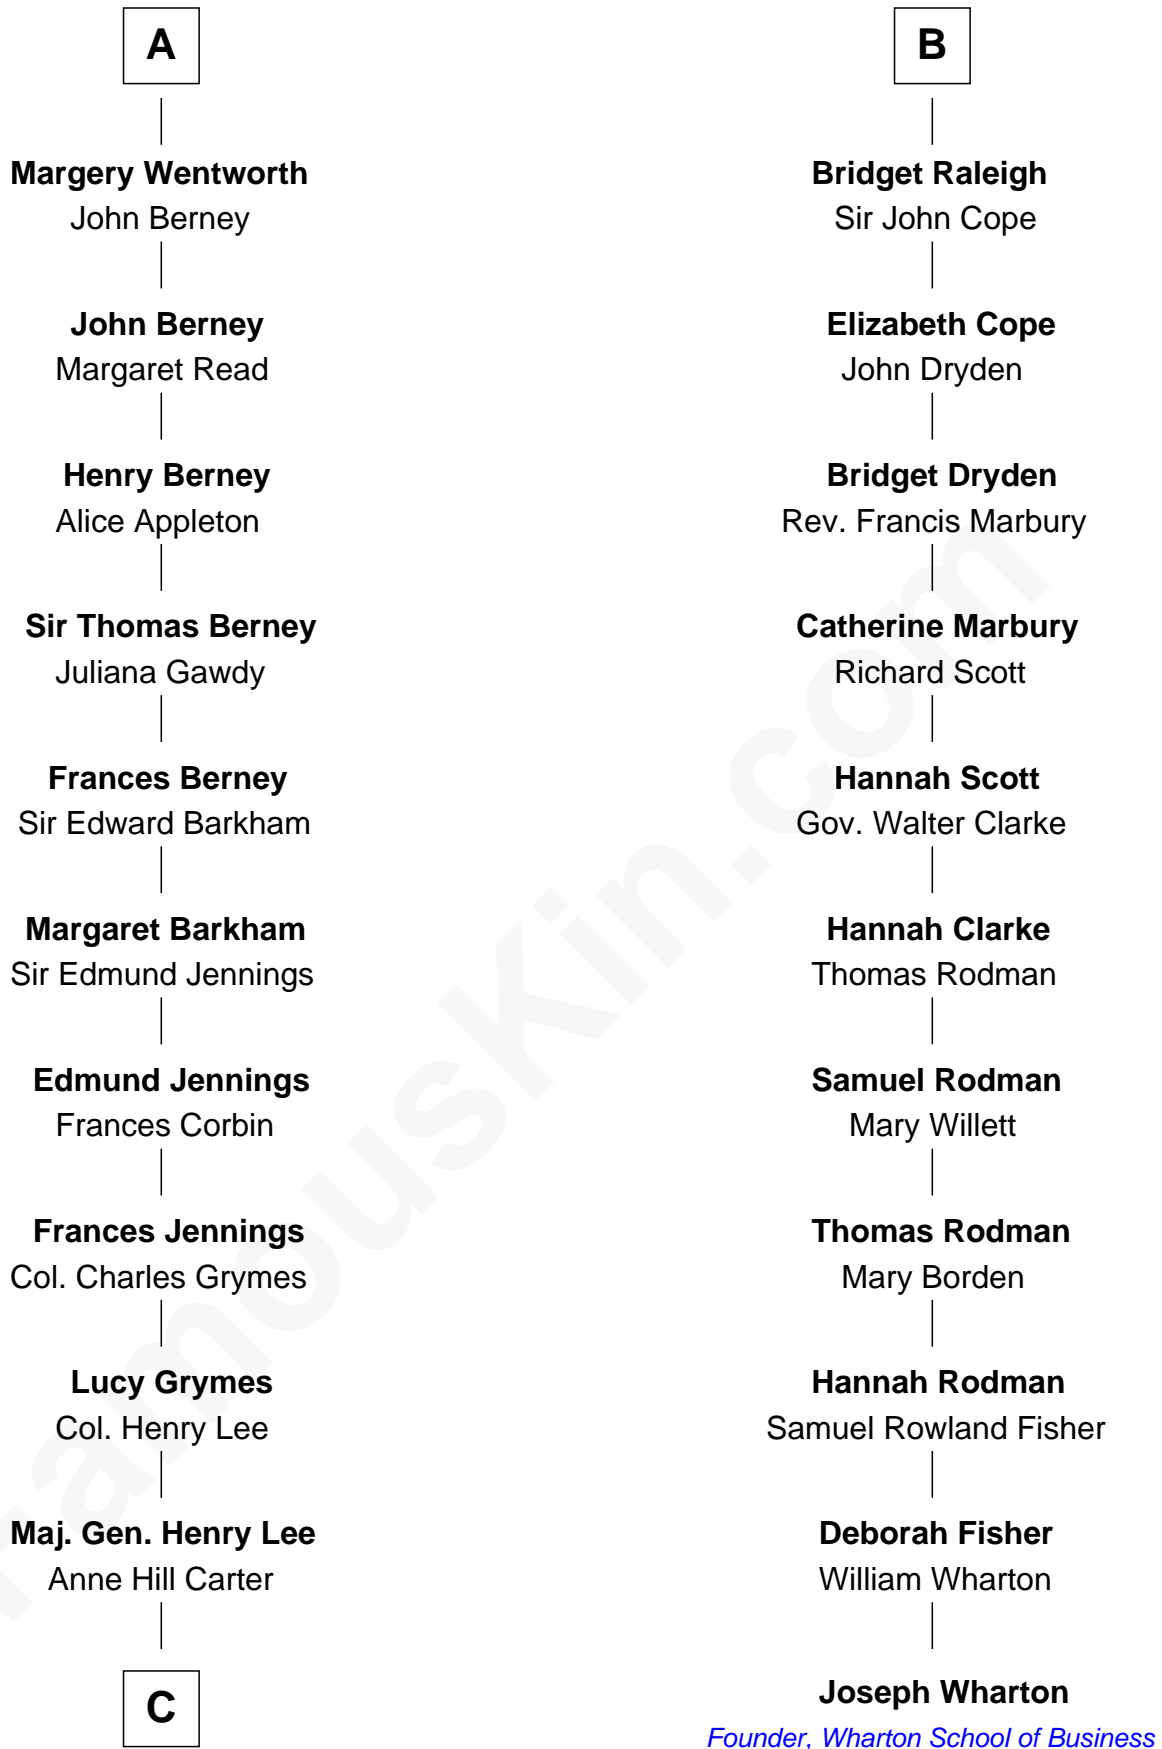

FamousKin.com

Relationship Chart of

Fitzhugh Lee

40th Governor of Virginia

17th cousin 1 time removed of

Joseph Wharton

Founder of the Wharton School of Business

Hugh le Despencer

Sir William Marney

Emma Marney

Sir Thomas Tyrrell

Humphrey Tyrrell

Isabel Helion

Anne Tyrrell

Sir Roger Wentworth

A

Elizabeth Greene

William Raleigh

Sir Edward Raleigh

Margaret Verney

Sir Edward Raleigh

Anne Chamberlayne

B

C

—
Sydney Smith Lee

Anna Maria Mason

—
Fitzhugh Lee

40th Governor of Virginia

FamousKin.com