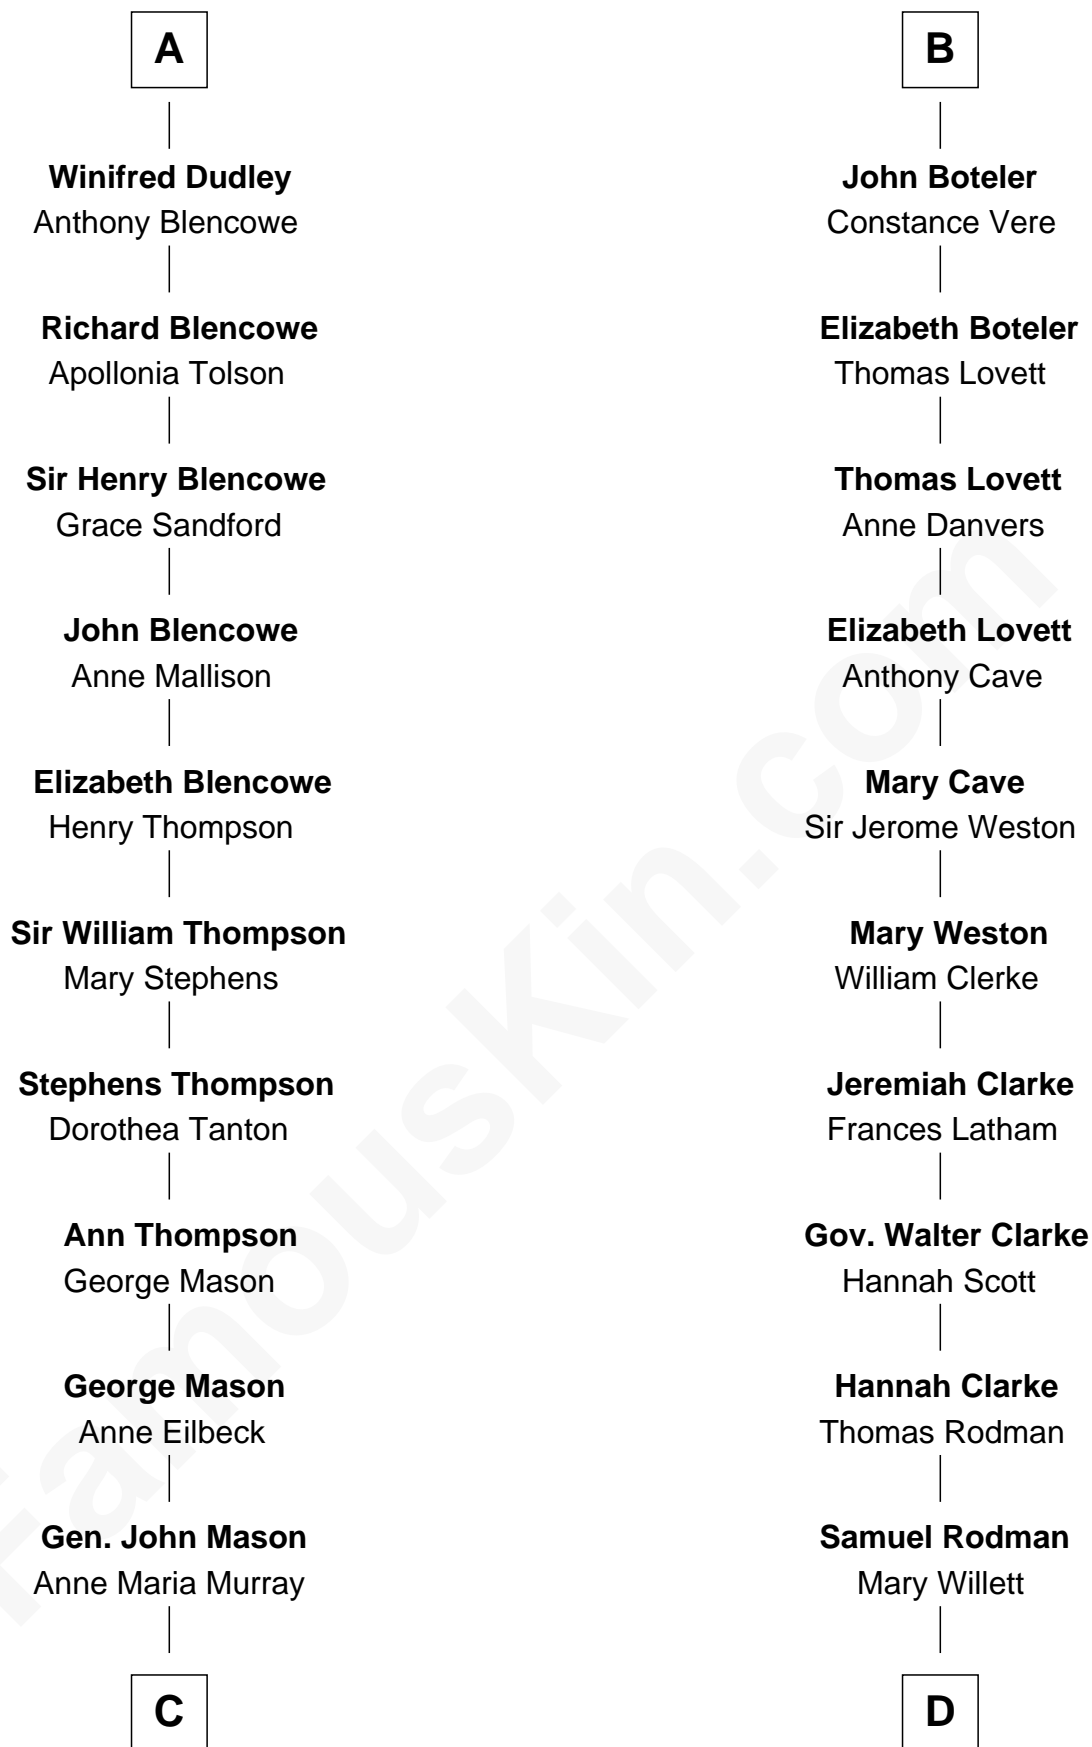

FamousKin.com

Relationship Chart of

Fitzhugh Lee

40th Governor of Virginia

18th cousin 2 times removed of

Joseph Wharton

Founder of the Wharton School of Business

Sir William de Cantilupe

Eve de Braiose

C

Anna Maria Mason
Sydney Smith Lee

Fitzhugh Lee
40th Governor of Virginia

D

Thomas Rodman
Mary Borden

Hannah Rodman
Samuel Rowland Fisher

Deborah Fisher
William Wharton