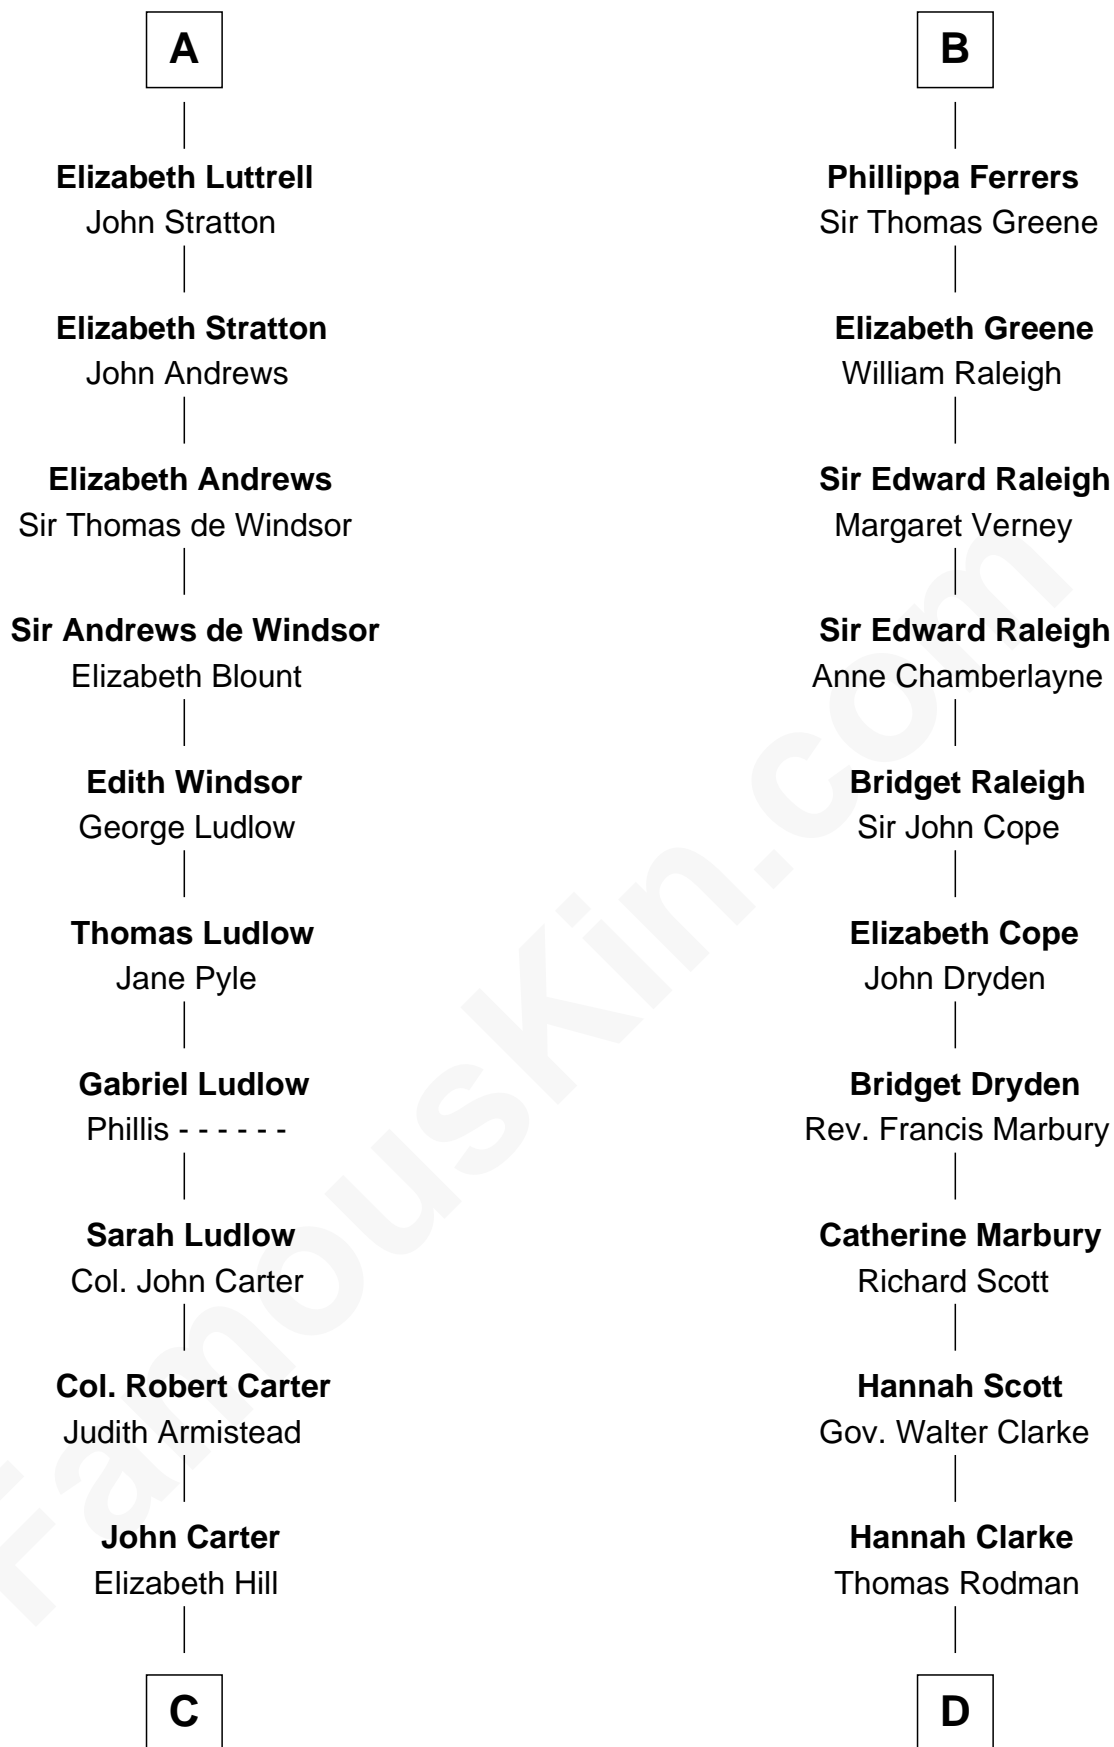

FamousKin.com

Relationship Chart of

Fitzhugh Lee

40th Governor of Virginia

20th cousin 1 time removed of

Joseph Wharton

Founder of the Wharton School of Business

Thomas le Despencer

C

Charles Carter
Anne Butler Moore

Anne Hill Carter
Maj. Gen. Henry Lee

Sydney Smith Lee
Anna Maria Mason

Fitzhugh Lee
40th Governor of Virginia

D

Samuel Rodman
Mary Willett

Thomas Rodman
Mary Borden

Hannah Rodman
Samuel Rowland Fisher

Deborah Fisher
William Wharton

Joseph Wharton
Founder, Wharton School of Business