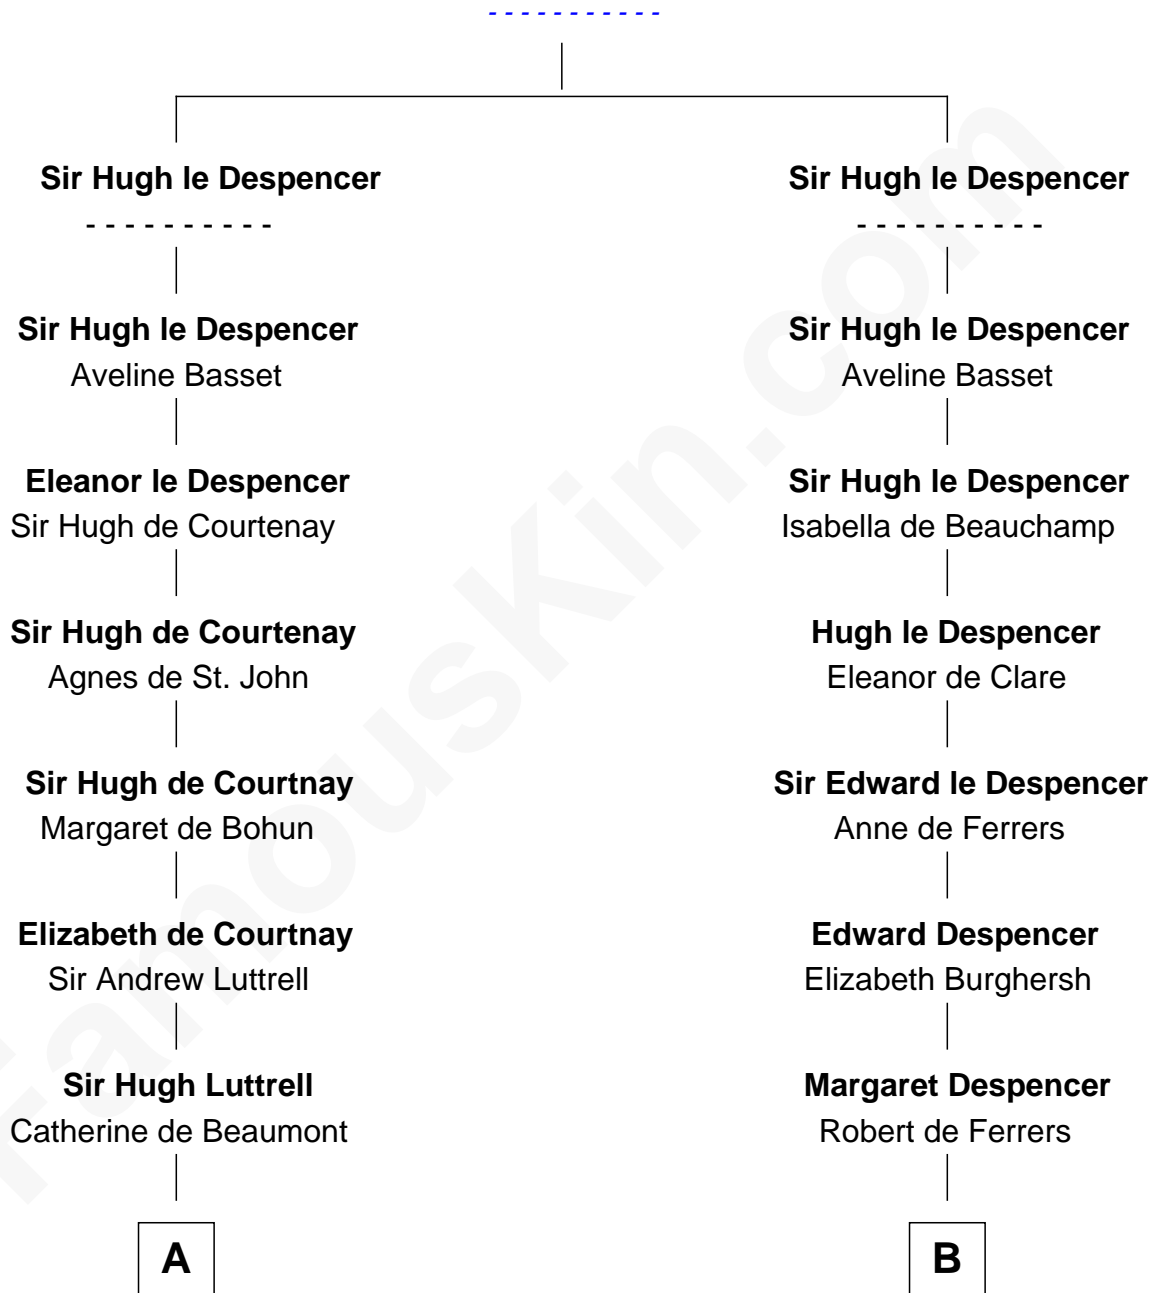

FamousKin.com

Relationship Chart of

Fitzhugh Lee

40th Governor of Virginia

20th cousin 1 time removed of

Joseph Wharton

Founder of the Wharton School of Business

Thomas le Despencer

C

Charles Carter
Anne Butler Moore

Anne Hill Carter
Maj. Gen. Henry Lee

Sydney Smith Lee
Anna Maria Mason

Fitzhugh Lee
40th Governor of Virginia

D

Samuel Rodman
Mary Willett

Thomas Rodman
Mary Borden

Hannah Rodman
Samuel Rowland Fisher

Deborah Fisher
William Wharton

Joseph Wharton
Founder, Wharton School of Business