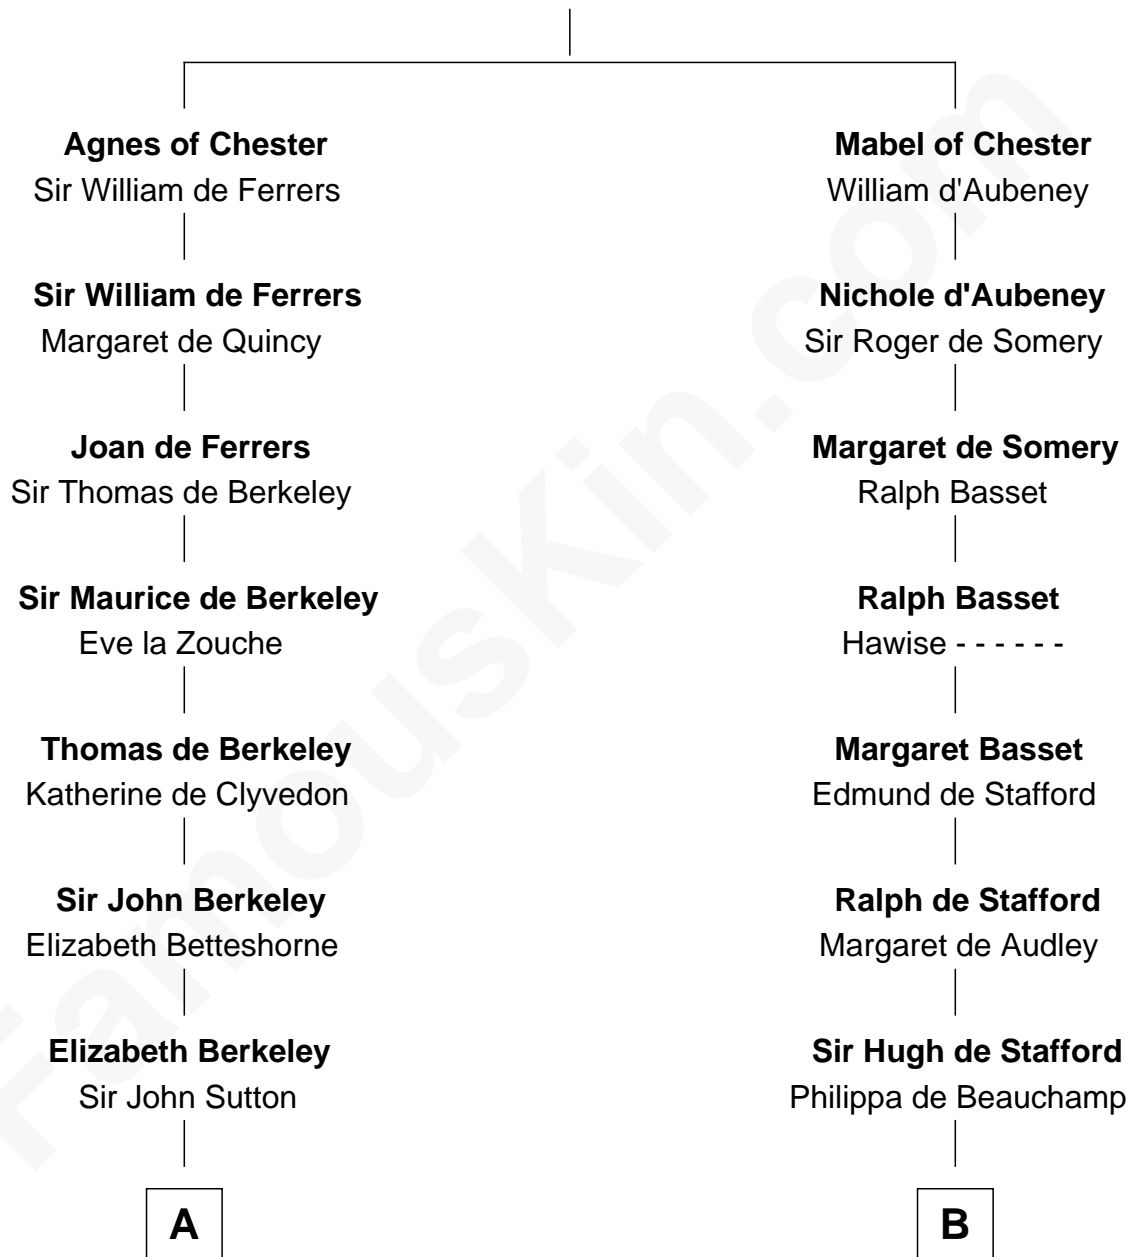

## Relationship Chart of

### Fitzhugh Lee

40th Governor of Virginia

19th cousin 1 time removed of

**Benjamin Harrison V**

Signer of the Declaration of Independence

**Bertrade de Montfort**

Hugh de Kevelioc

**C**

**George Mason**

Anne Eilbeck

**Gen. John Mason**

Anne Maria Murray

**Anna Maria Mason**

Sydney Smith Lee

**Fitzhugh Lee**

*40th Governor of Virginia*