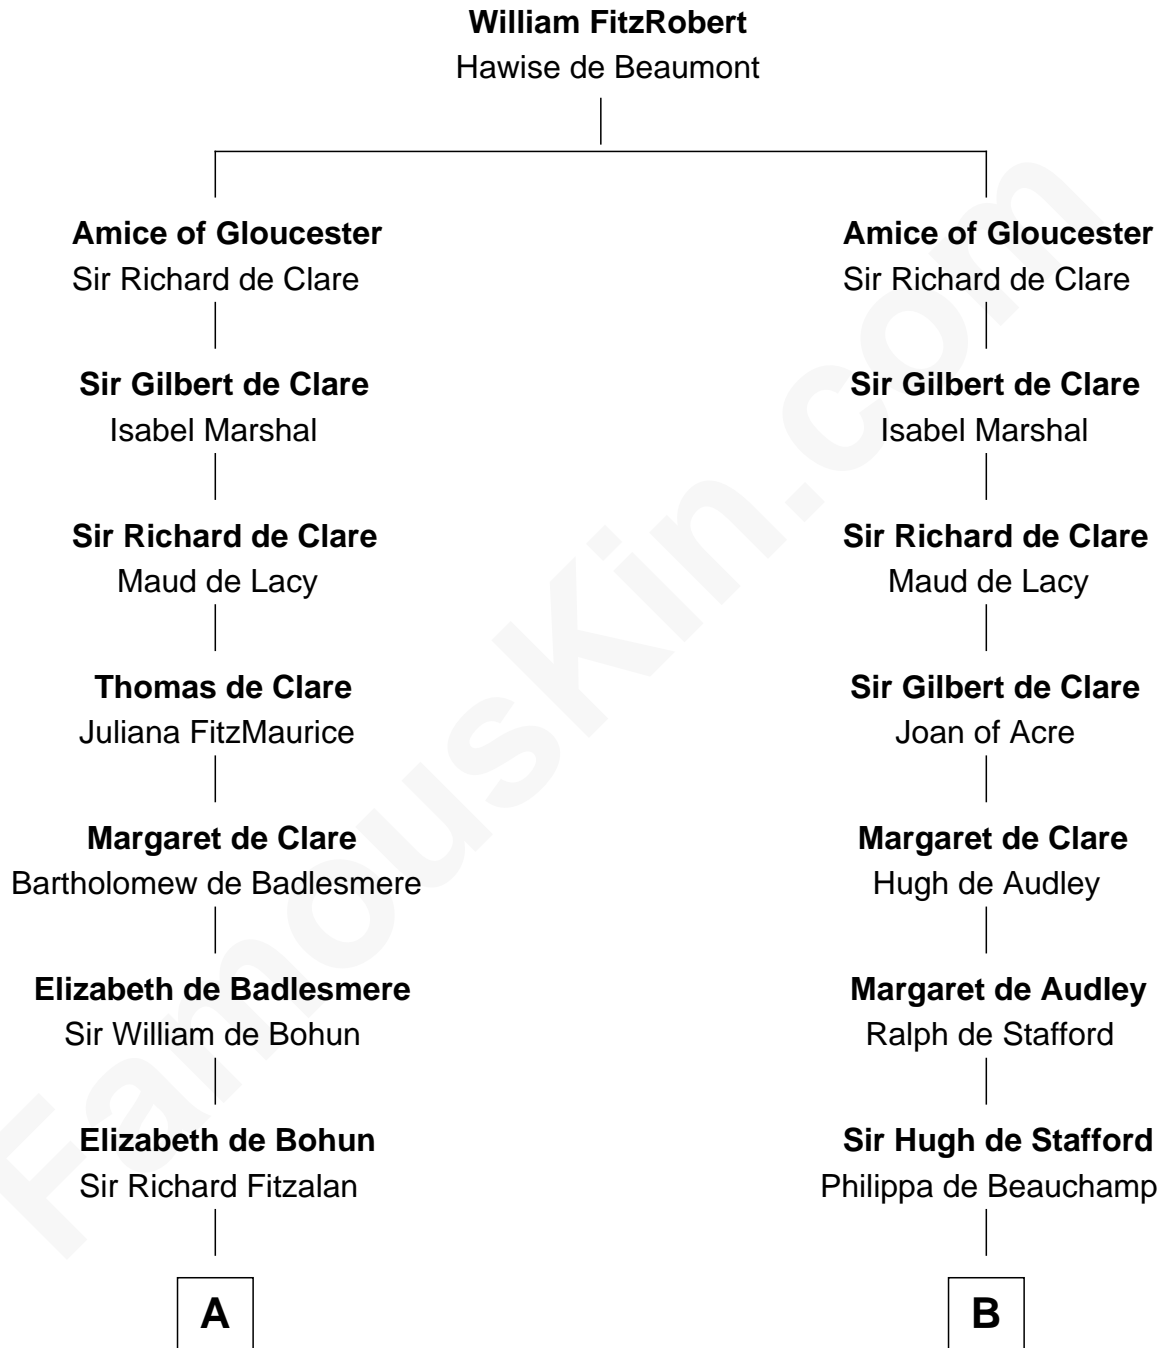

FamousKin.com

Relationship Chart of

Fitzhugh Lee

40th Governor of Virginia

19th cousin 2 times removed of

Benjamin Harrison V

Signer of the Declaration of Independence

C

Henry Lee
Mary Bland

Col. Henry Lee
Lucy Grymes

Maj. Gen. Henry Lee
Anne Hill Carter

Sydney Smith Lee
Anna Maria Mason

Fitzhugh Lee
40th Governor of Virginia

D

Benjamin Harrison
Elizabeth Burwell

Benjamin Harrison
Anne Carter

Benjamin Harrison V
Signer of Declaration of Independence

FamousKin.com