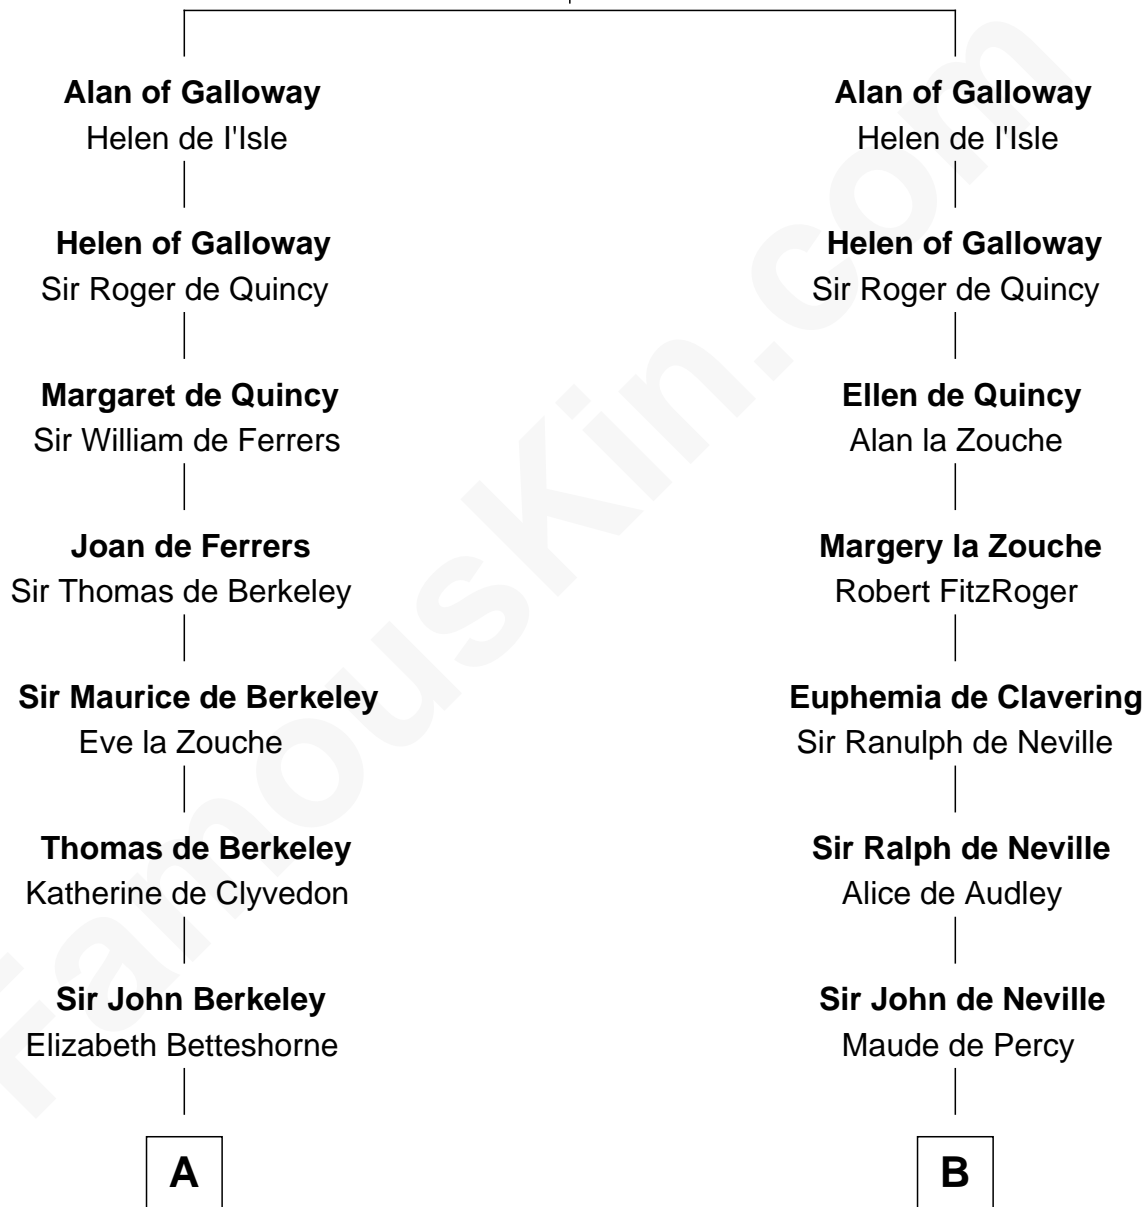

## Relationship Chart of

### Fitzhugh Lee

40th Governor of Virginia

19th cousin 2 times removed of

**Benjamin Harrison V**

Signer of the Declaration of Independence

**Roland of Galloway**

Helena de Morville

**C**

**Ann Thompson**

George Mason

**George Mason**

Anne Eilbeck

**Gen. John Mason**

Anne Maria Murray

**Anna Maria Mason**

Sydney Smith Lee