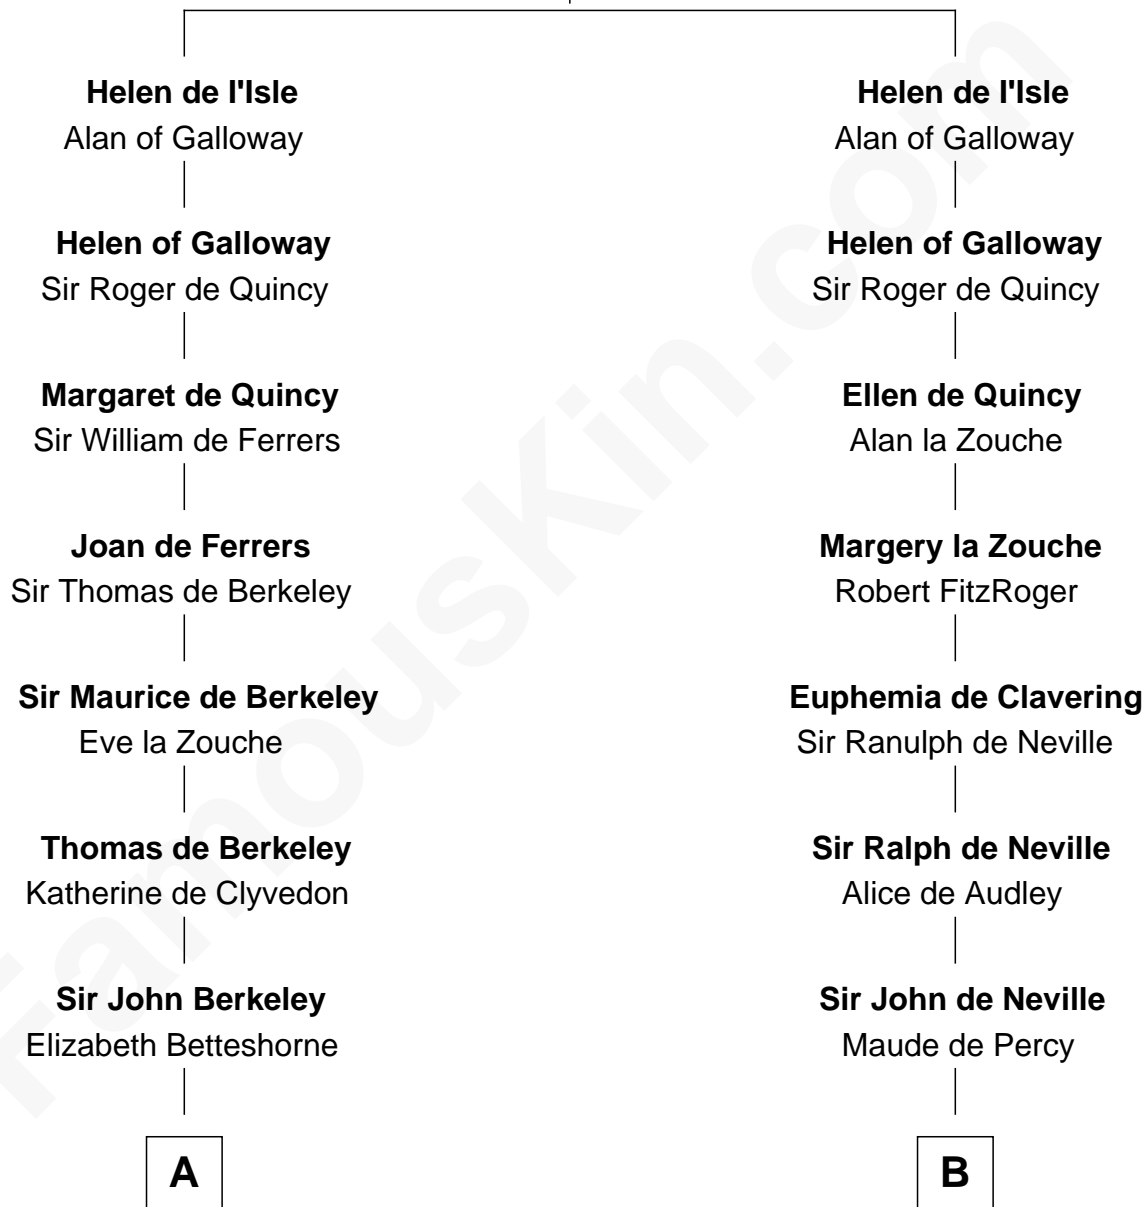

FamousKin.com

Relationship Chart of

Fitzhugh Lee

40th Governor of Virginia

19th cousin 2 times removed of

Benjamin Harrison V

Signer of the Declaration of Independence

Reginald de l'Isle

Fonia of Moray

C

Ann Thompson

George Mason

George Mason

Anne Eilbeck

Gen. John Mason

Anne Maria Murray