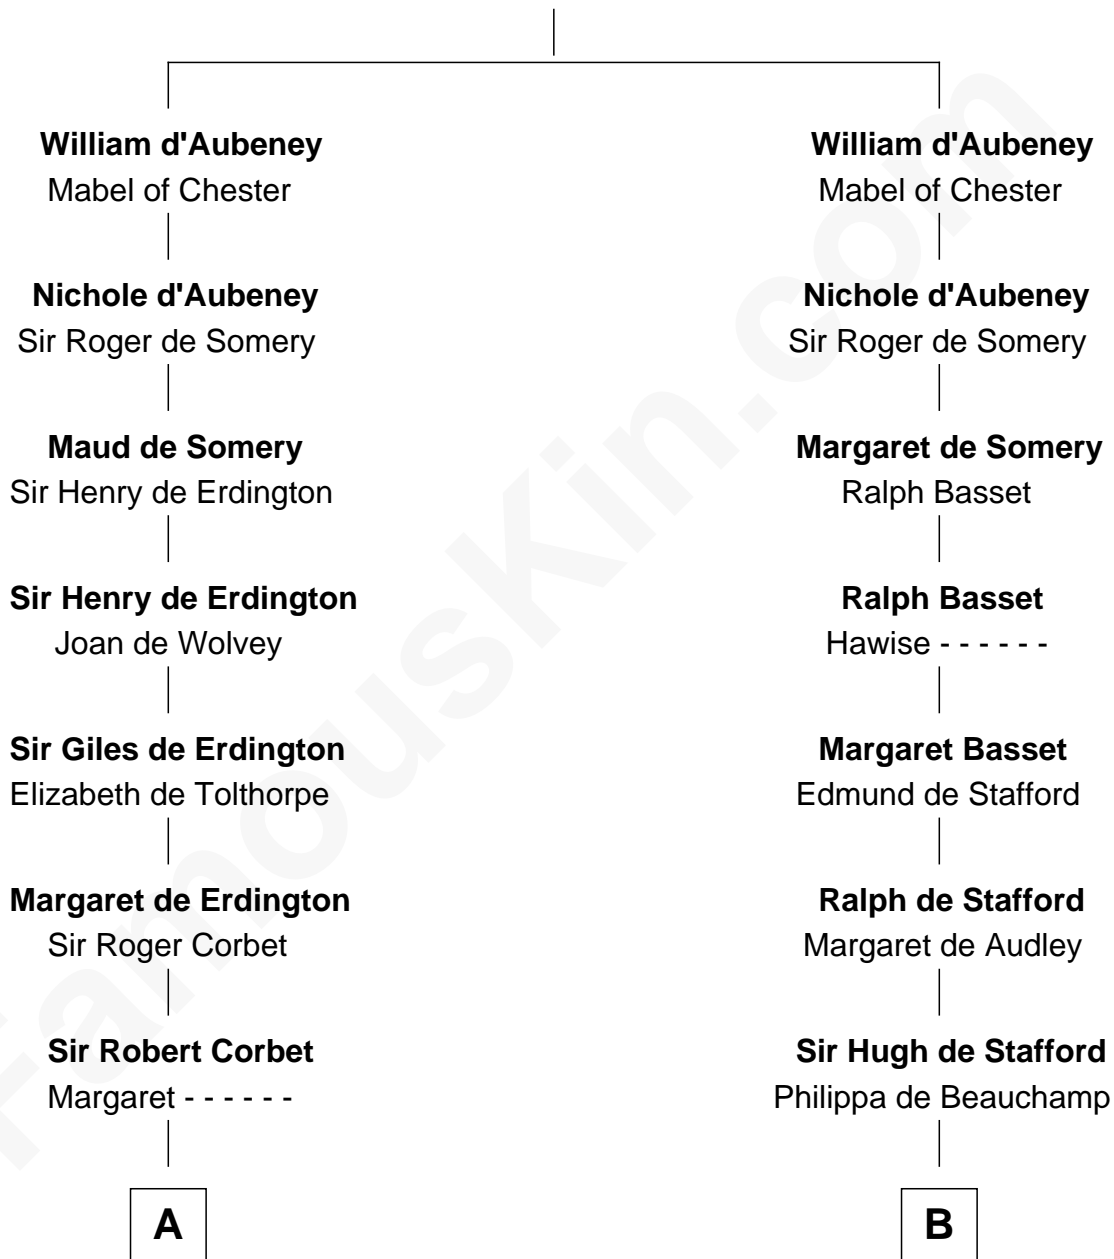

## Relationship Chart of

### Fitzhugh Lee

40th Governor of Virginia

19th cousin 2 times removed of

### Benjamin Harrison V

Signer of the Declaration of Independence

**William d'Aubenev**

Maud de St. Hilary

**C**

**Henry Lee**  
Mary Bland

**Col. Henry Lee**  
Lucy Grymes

**Maj. Gen. Henry Lee**  
Anne Hill Carter