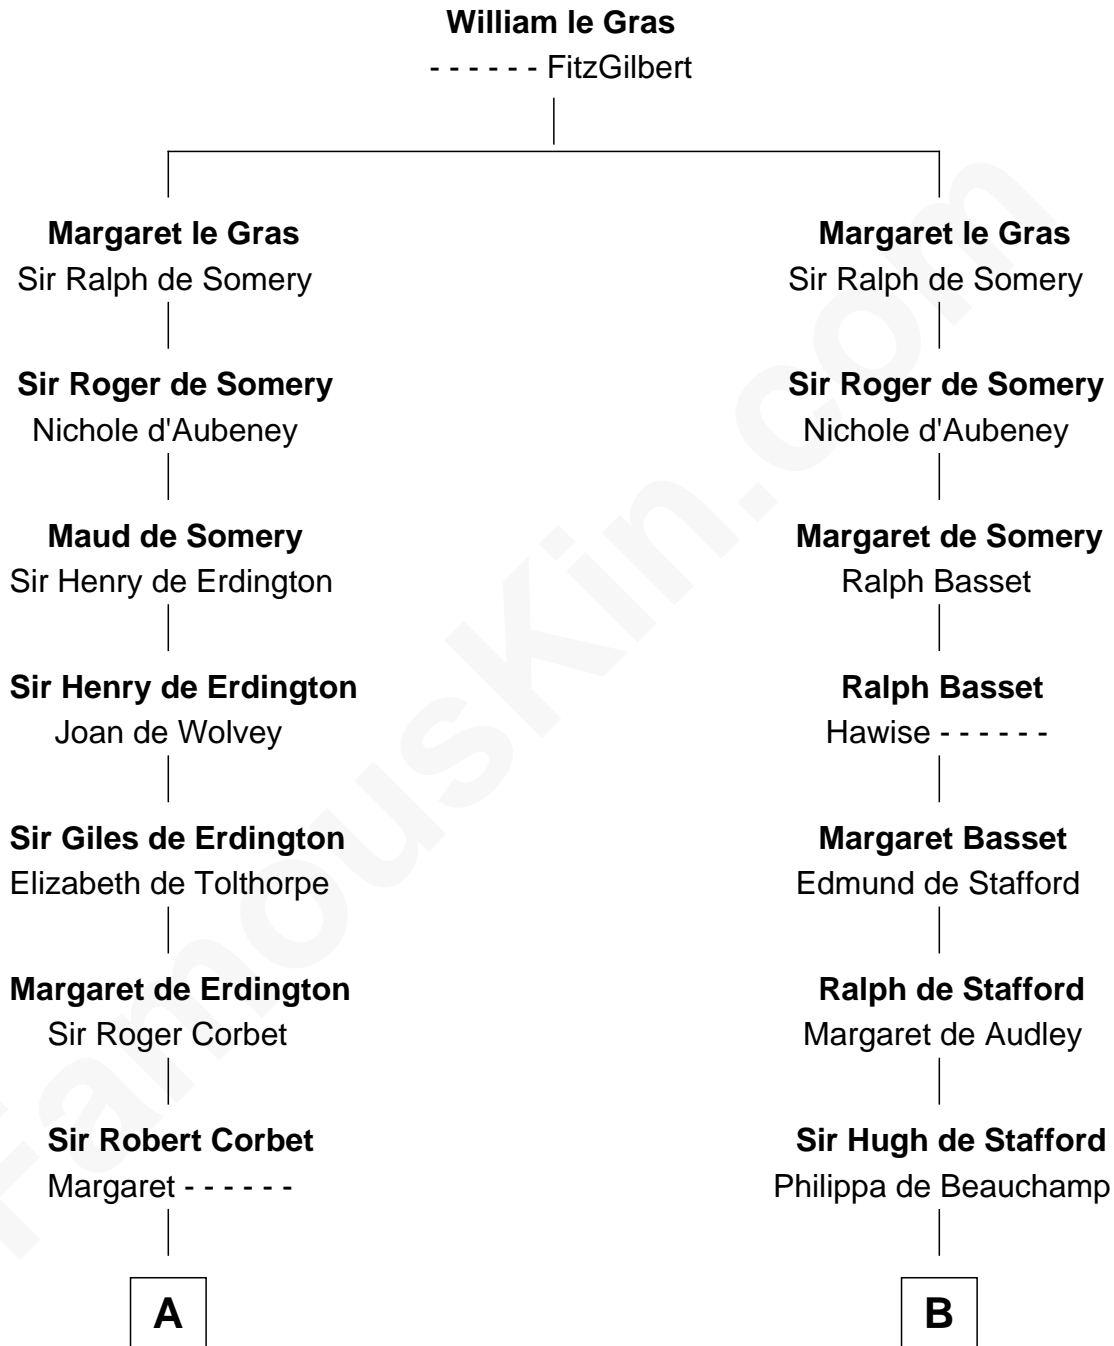

FamousKin.com

Relationship Chart of

Fitzhugh Lee

40th Governor of Virginia

19th cousin 2 times removed of

Benjamin Harrison V

Signer of the Declaration of Independence

C

Henry Lee
Mary Bland

Col. Henry Lee
Lucy Grymes

Maj. Gen. Henry Lee
Anne Hill Carter

Sydney Smith Lee
Anna Maria Mason

Fitzhugh Lee
40th Governor of Virginia

D

Benjamin Harrison
Elizabeth Burwell

Benjamin Harrison
Anne Carter