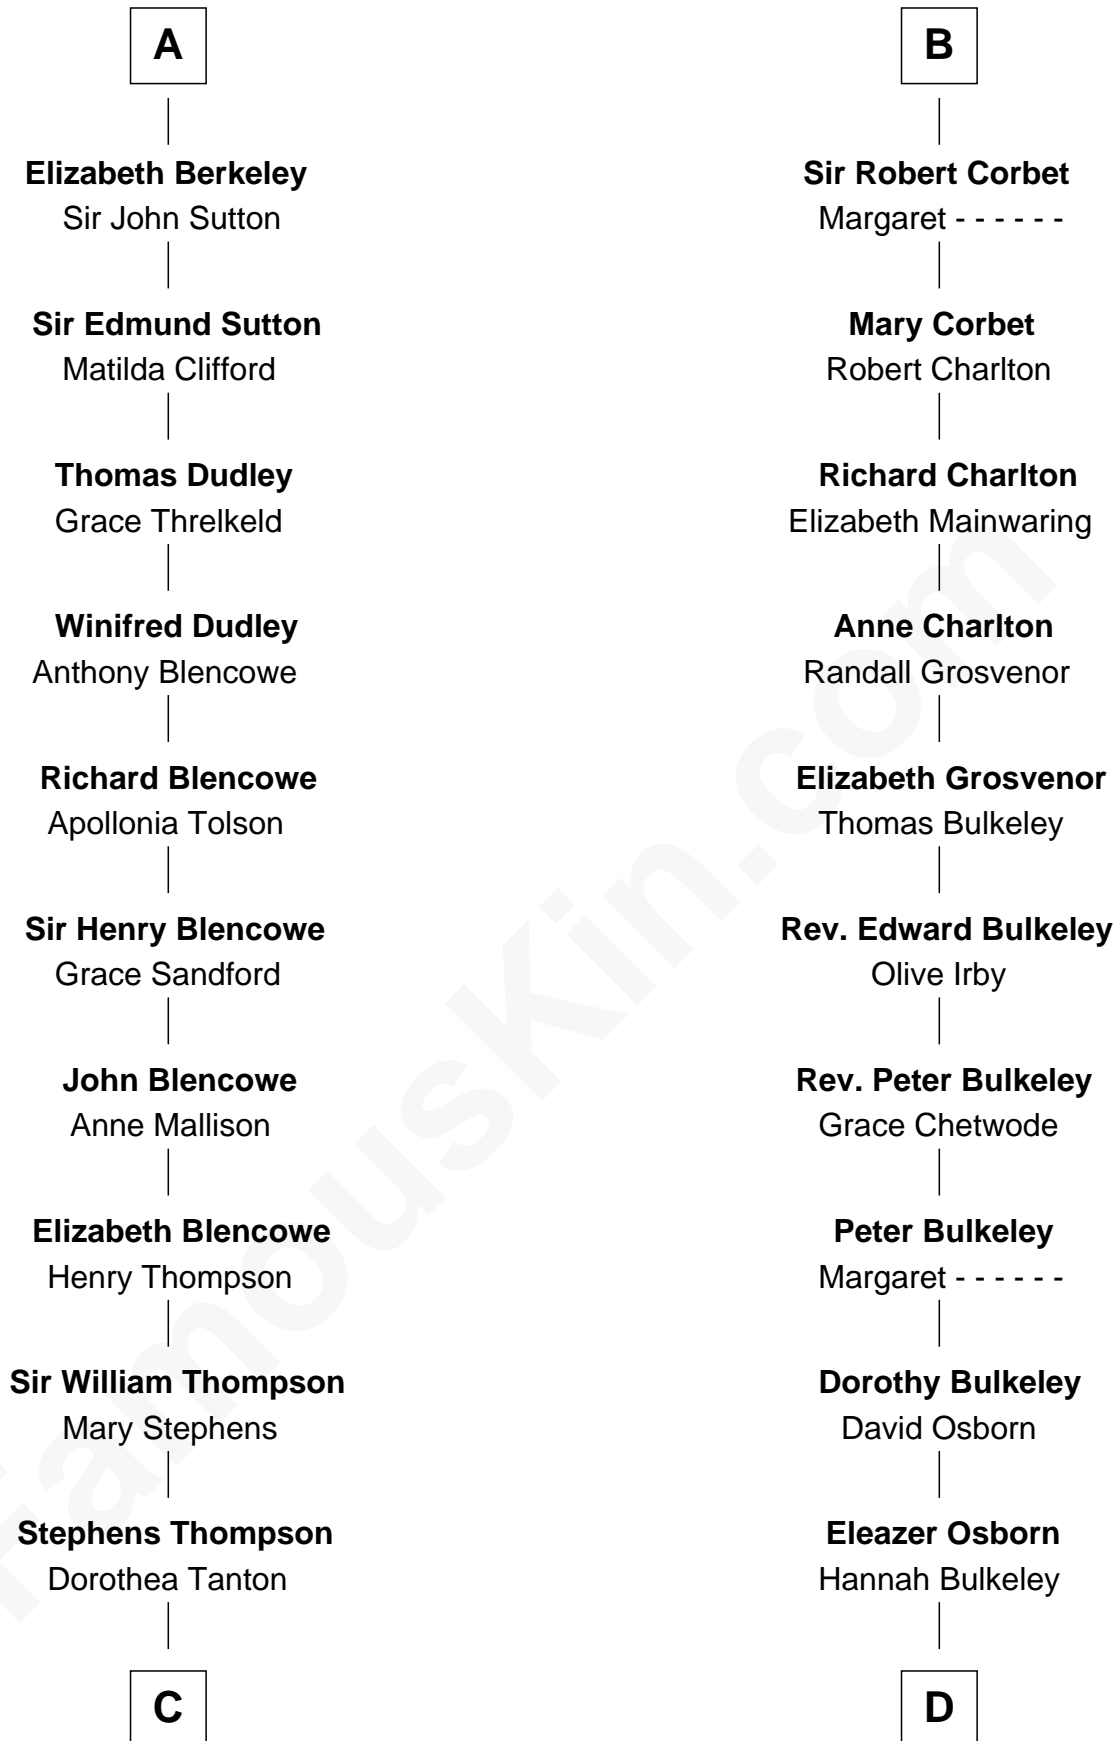

FamousKin.com

Relationship Chart of

Fitzhugh Lee

40th Governor of Virginia

20th cousin 1 time removed of

Jay Gould

American Railroad "Robber Baron"

Simon III de Montfort

Maud - - - - -

C

Ann Thompson

George Mason

George Mason

Anne Eilbeck

Gen. John Mason

Anne Maria Murray

Abraham Gould

John Burr Gould

Mary More

Jay Gould

"Robber Baron"