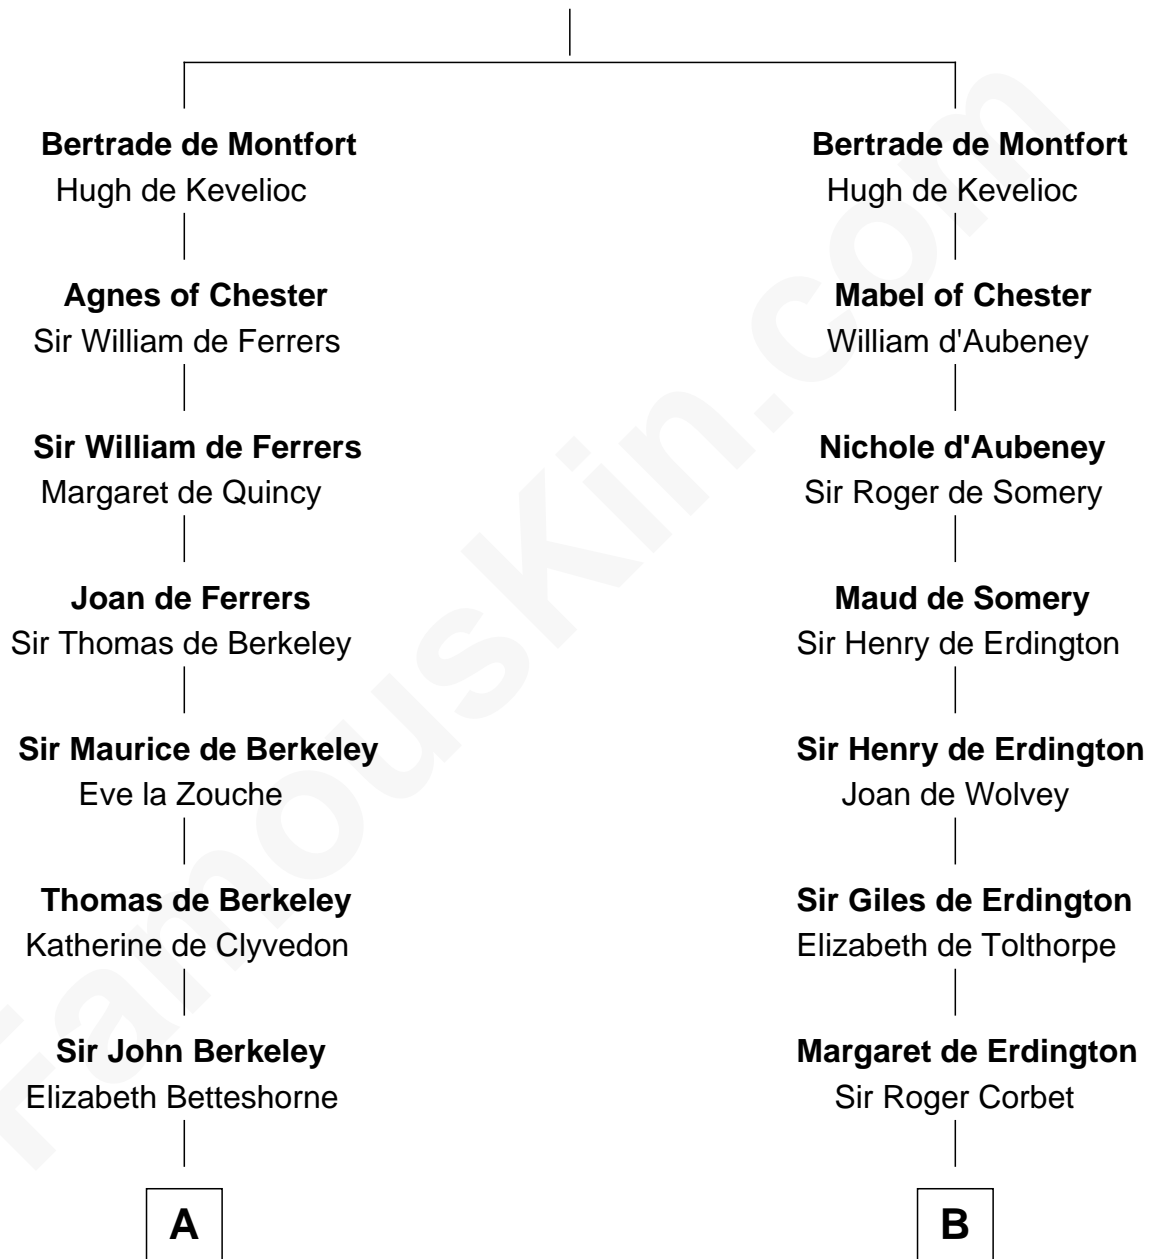

FamousKin.com

Relationship Chart of

Fitzhugh Lee

40th Governor of Virginia

20th cousin 1 time removed of

Jay Gould

American Railroad "Robber Baron"

Simon III de Montfort

Maud - - - - -

C

Ann Thompson

George Mason

George Mason

Anne Eilbeck

Gen. John Mason

Anne Maria Murray

Anna Maria Mason

Sydney Smith Lee

Fitzhugh Lee

40th Governor of Virginia

D

Eleazer Osborn

Sarah Burr

Anna Osborn

Abraham Gould

John Burr Gould

Mary More

Jay Gould

"Robber Baron"