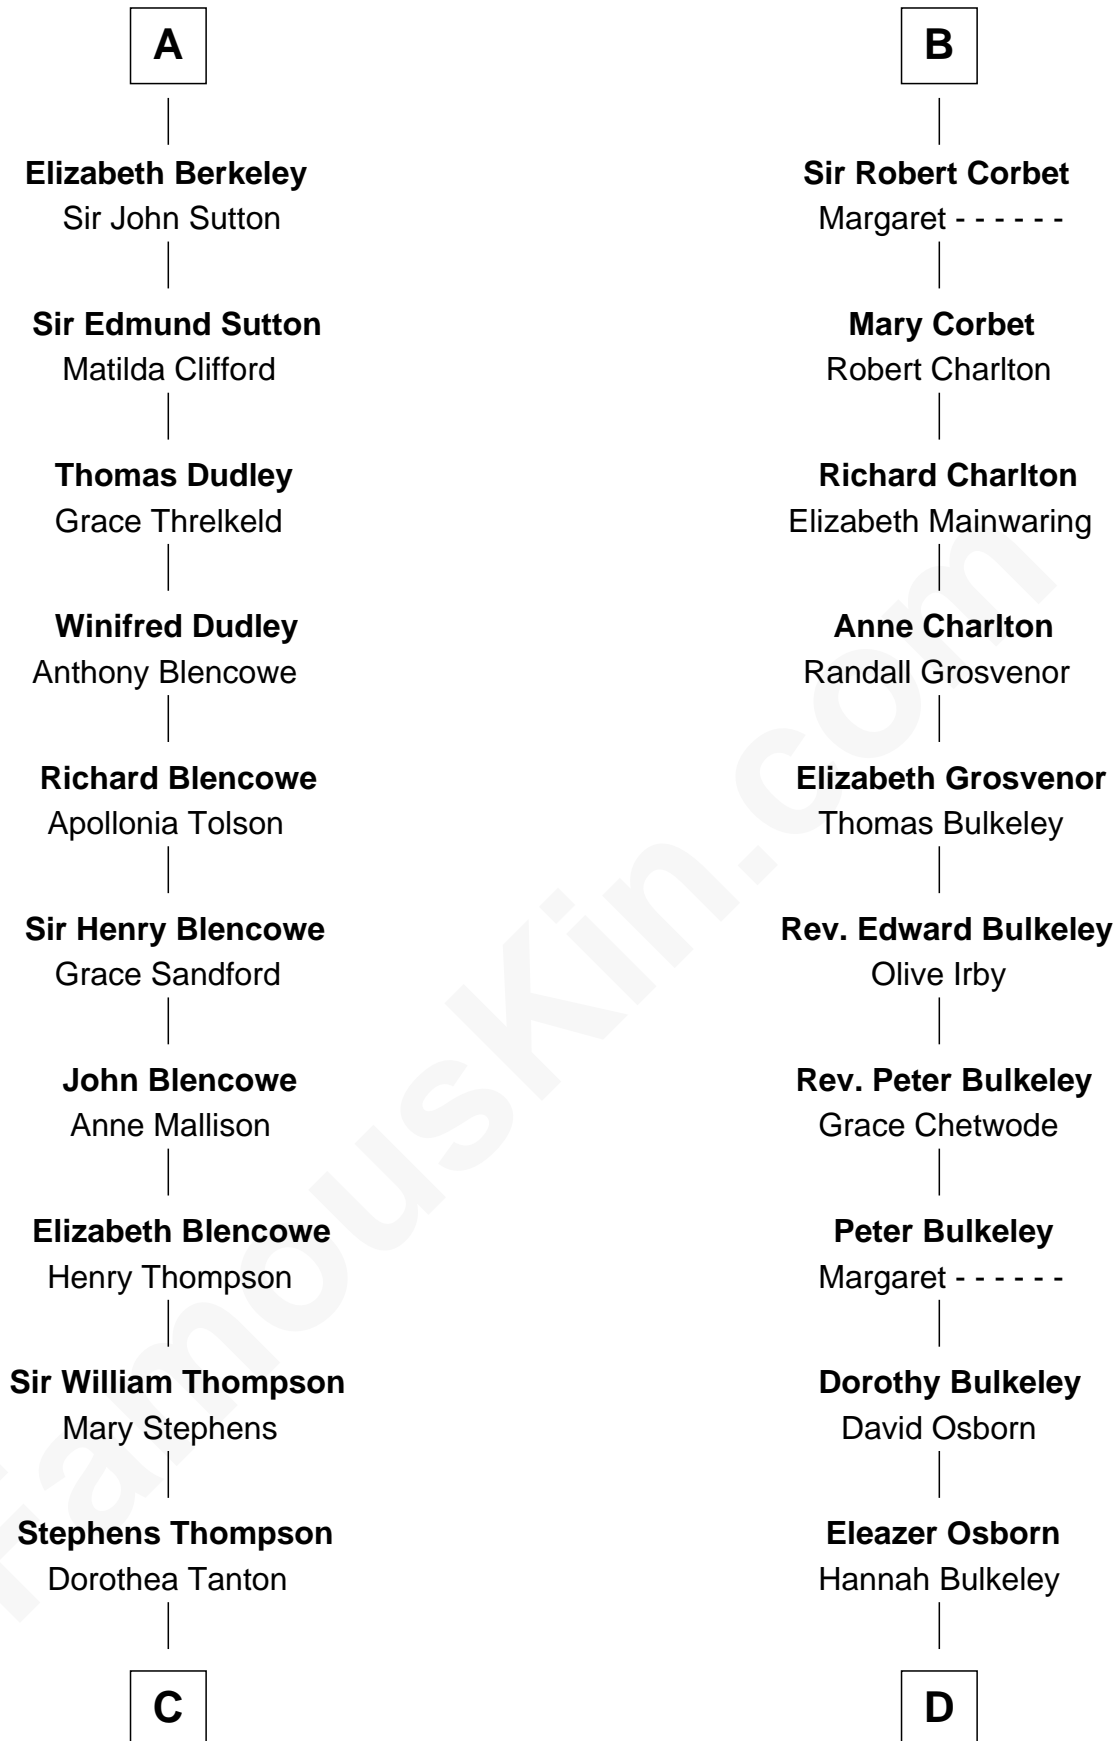

### Jay Gould

American Railroad "Robber Baron"

**Sir Ranulf de Gernons**

Maud of Gloucester

**C**

**Ann Thompson**

George Mason

**George Mason**

Anne Eilbeck

**Gen. John Mason**

Anne Maria Murray

**Anna Maria Mason**

Sydney Smith Lee

**Fitzhugh Lee**

*40th Governor of Virginia*

**D**

**Eleazer Osborn**

Sarah Burr

**Anna Osborn**

Abraham Gould

**John Burr Gould**

Mary More

**Jay Gould**

*"Robber Baron"*