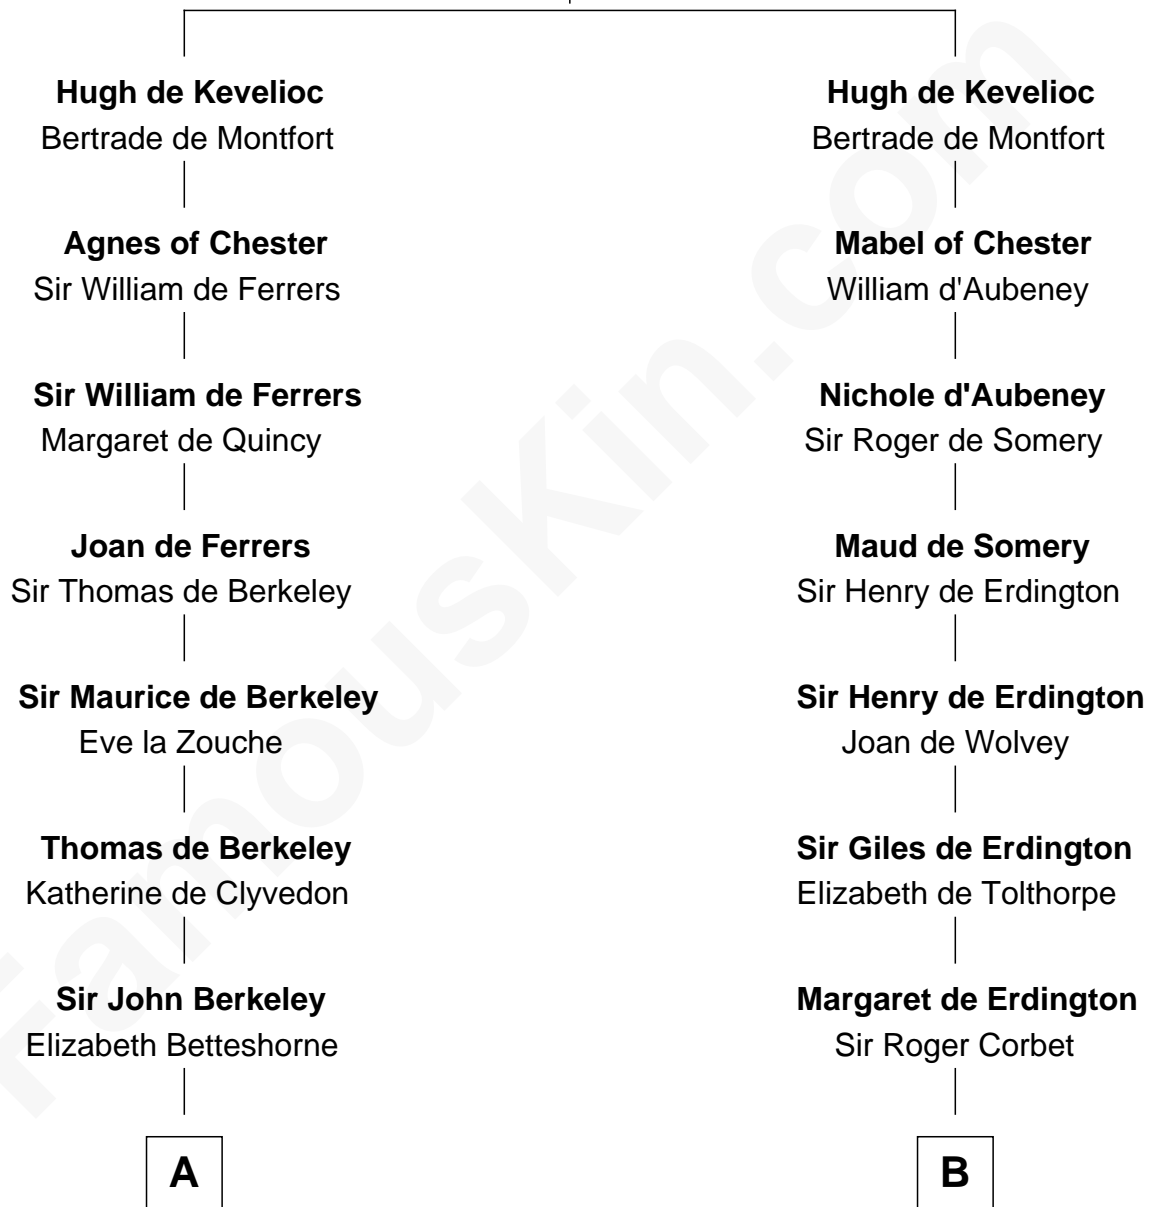

## Relationship Chart of

### Fitzhugh Lee

40th Governor of Virginia

20th cousin 1 time removed of

### Jay Gould

American Railroad "Robber Baron"

**Sir Ranulf de Gernons**

Maud of Gloucester

**C**

**Ann Thompson**

George Mason

**George Mason**