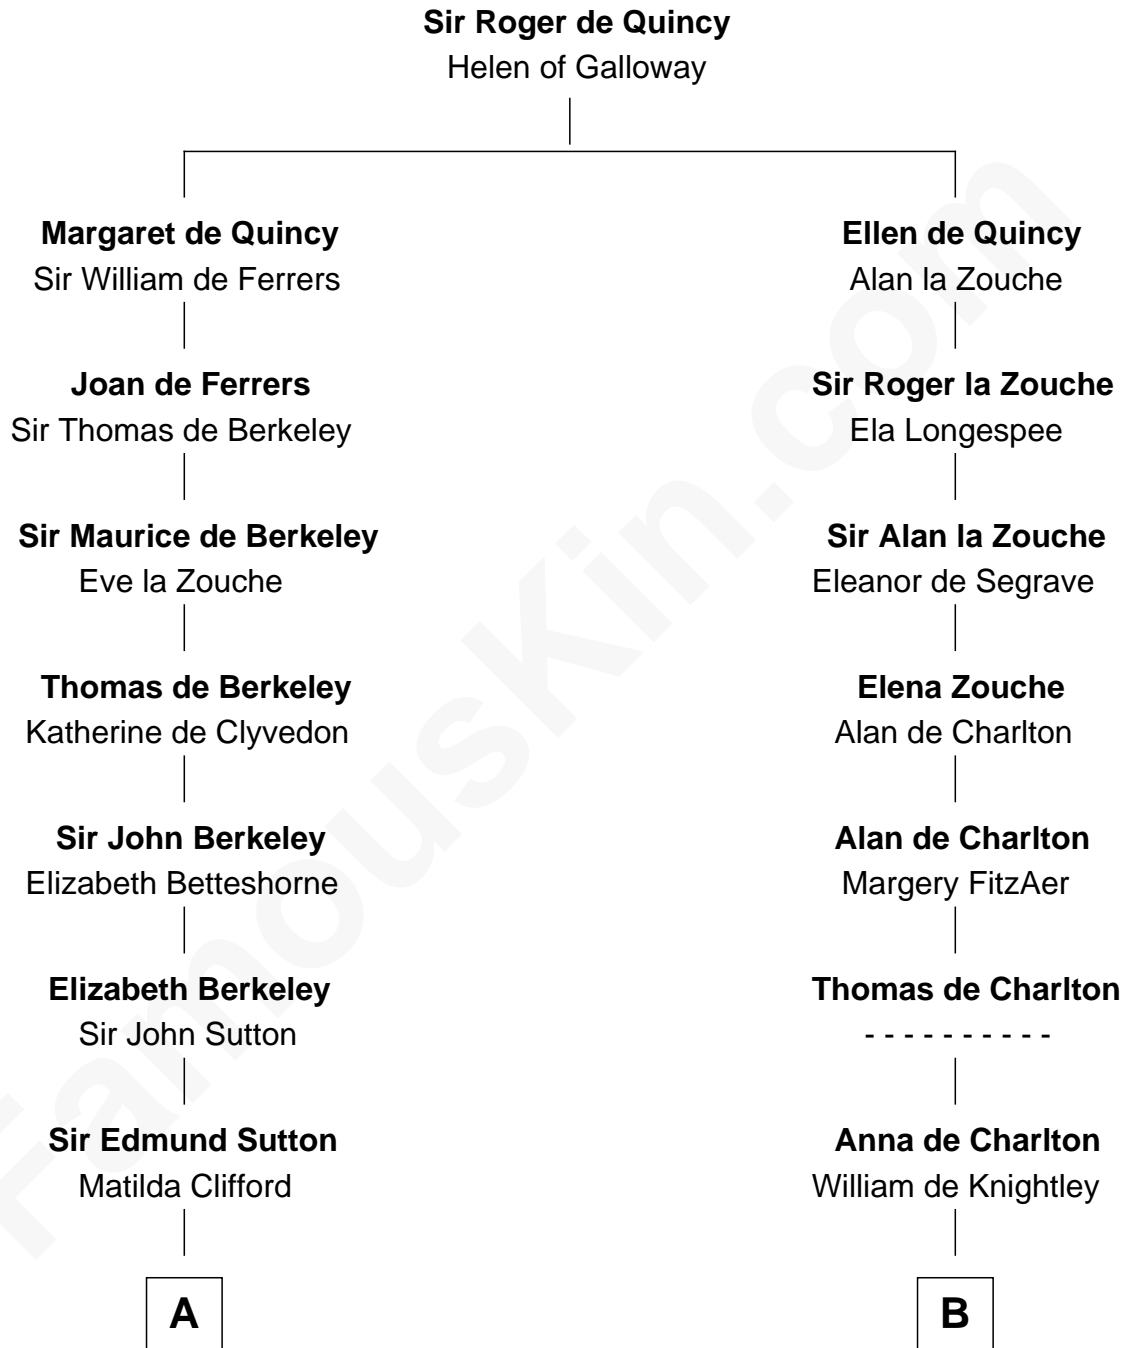

FamousKin.com

Relationship Chart of

Fitzhugh Lee

40th Governor of Virginia

19th cousin 1 time removed of

Jay Gould

American Railroad "Robber Baron"

C

Gen. John Mason
Anne Maria Murray

Anna Maria Mason
Sydney Smith Lee

Fitzhugh Lee
40th Governor of Virginia

D

Eleazer Osborn
Sarah Burr

Anna Osborn
Abraham Gould

John Burr Gould
Mary More

Jay Gould
"Robber Baron"