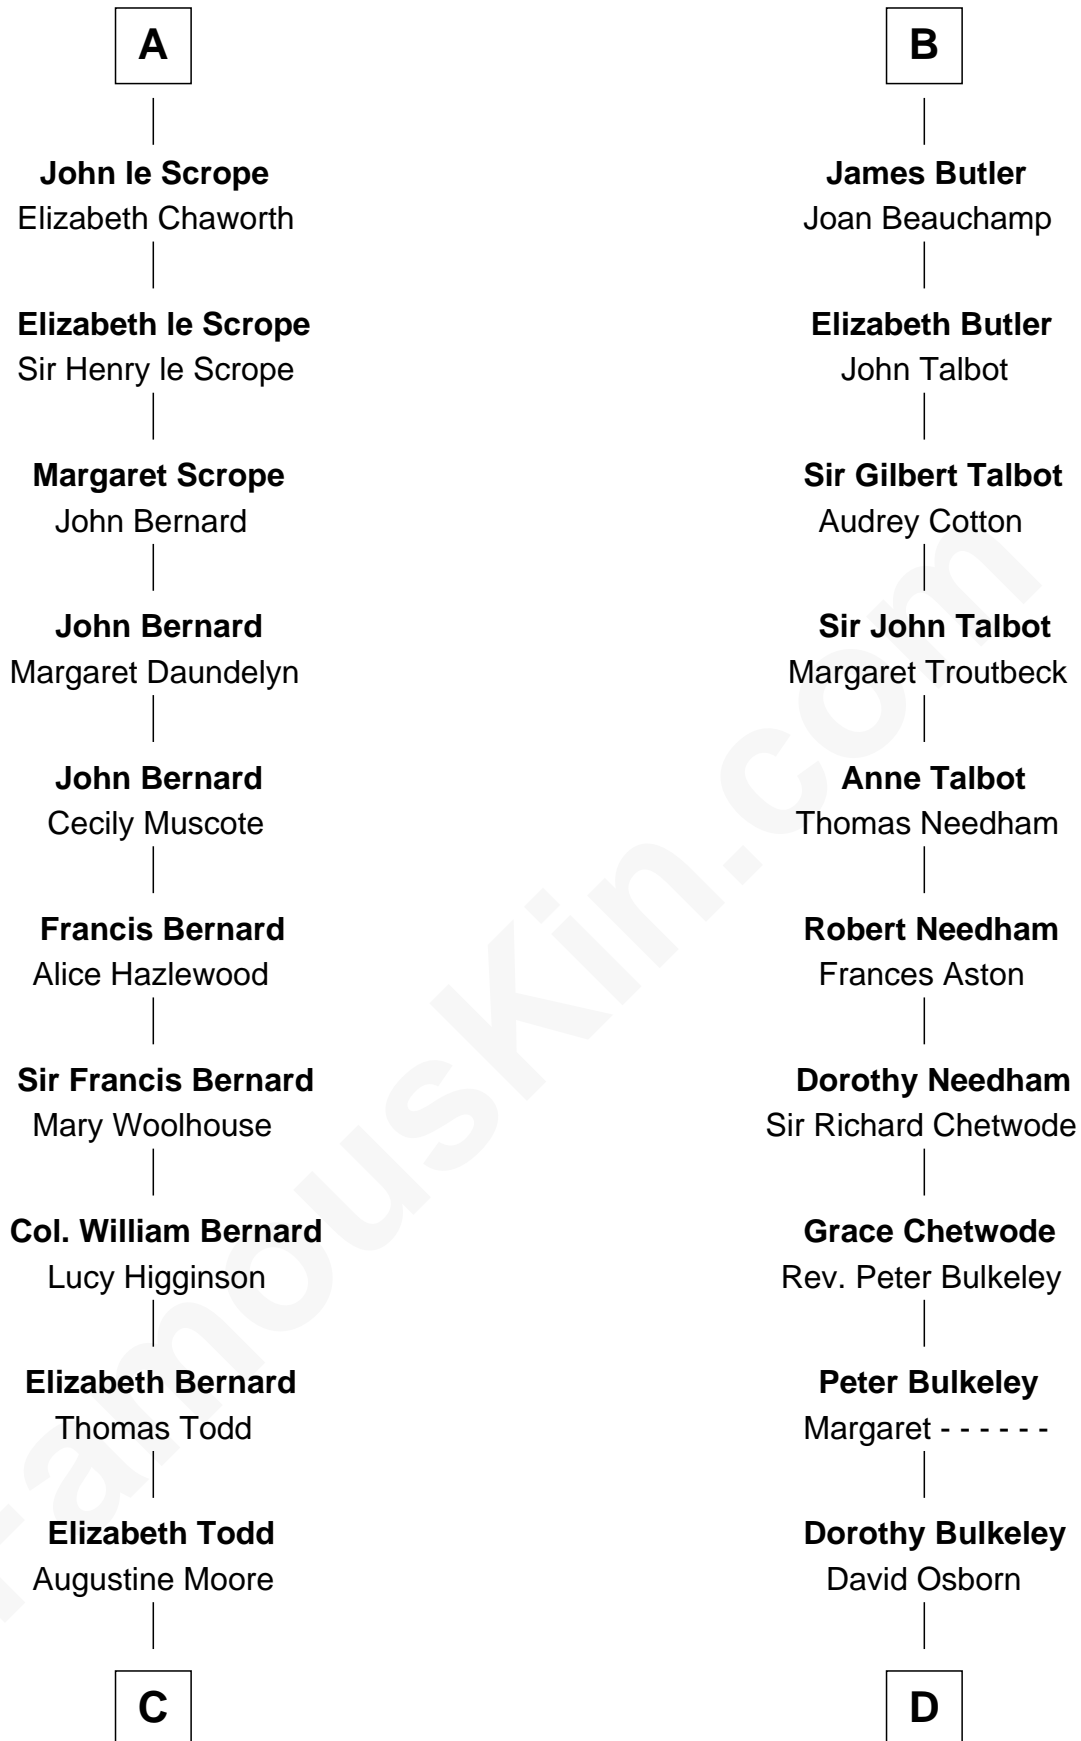

FamousKin.com Relationship Chart of

Fitzhugh Lee

40th Governor of Virginia

21st cousin of

Jay Gould

American Railroad "Robber Baron"

William I, King of Scotland

----- Avenal

C

Col. Bernard Moore
Anne Catherine Spotswood

Anne Butler Moore
Charles Carter

Anne Hill Carter
Maj. Gen. Henry Lee

Sydney Smith Lee
Anna Maria Mason

Fitzhugh Lee
40th Governor of Virginia

D

Eleazer Osborn
Hannah Bulkeley

Eleazer Osborn
Sarah Burr

Anna Osborn
Abraham Gould

John Burr Gould
Mary More

Jay Gould
"Robber Baron"