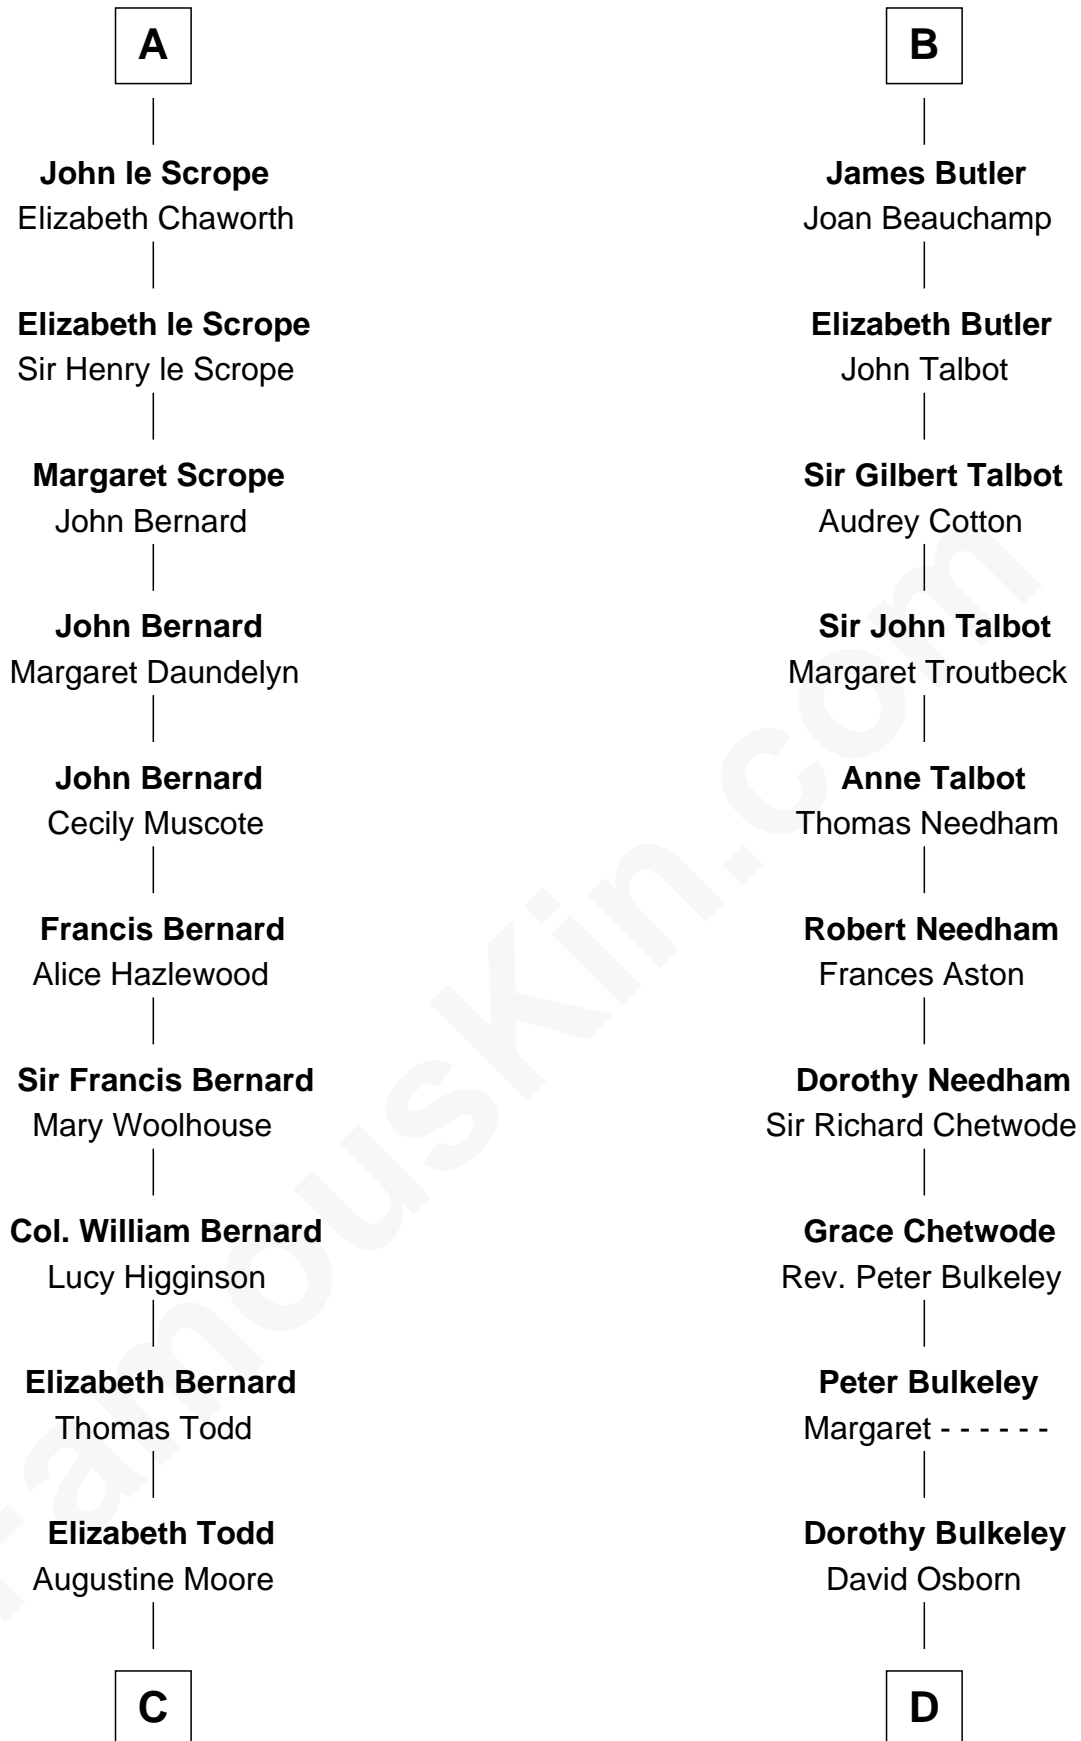

# FamousKin.com Relationship Chart of

**Fitzhugh Lee**

*40th Governor of Virginia*

21st cousin of

**Jay Gould**

*American Railroad "Robber Baron"*

**Everard Ros**  
Rose Trusbut

**C**

**Col. Bernard Moore**  
Anne Catherine Spotswood

**Anne Butler Moore**  
Charles Carter

**Anne Hill Carter**  
Maj. Gen. Henry Lee

**Sydney Smith Lee**  
Anna Maria Mason

**Fitzhugh Lee**  
*40th Governor of Virginia*

**D**

**Eleazer Osborn**  
Hannah Bulkeley

**Eleazer Osborn**  
Sarah Burr

**Anna Osborn**  
Abraham Gould

**John Burr Gould**  
Mary More

**Jay Gould**  
*"Robber Baron"*